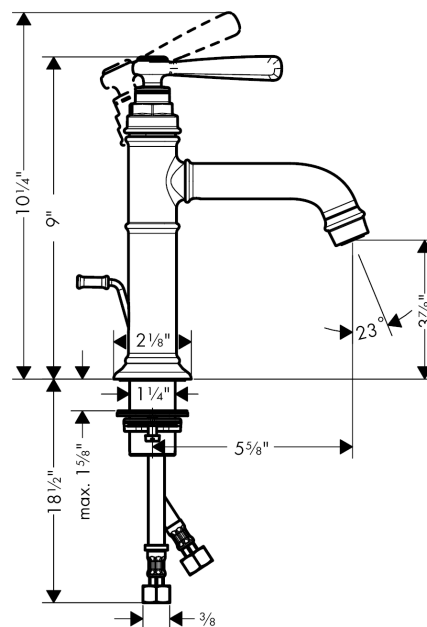

AXOR Montreux
AXOR Montreux Single-Hole Faucet, 1.2 GPM
 Finishes : **chrome** Part no. : **16515001**

Description

Features

- Aerated spray
- Flow: 1.2 GPM (4.5 L/Min)
- Ceramic cartridge
- Includes pop-up drain

Item details

List Price

Technology

Compliance

Product image

Scale drawing

AXOR Montreux
AXOR Montreux Single-Hole Faucet, 1.2 GPM
Finishes : **chrome** Part no. : **16515001**

Exploded drawing

Year of production: >01/18

AXOR Montreux
AXOR Montreux Single-Hole Faucet, 1.2 GPM
 Finishes : **chrome** Part no. : **16515001**

Spare parts list

Year of production: >01/18

Pos.	Description	Part no.	Price	PU
1	handle	92973000	-	1
2	cover cap	92974000	-	1
3	O-ring 16x2	98133000	-	1
4	screw cover	96338000	-	1
5	flange	92625000	-	1
6	nut	92689000	-	1
7	O-ring 27x1,5	92527000	-	1
8	O-ring 25x1,5	98146000	-	1
9	cartridge, assy	95973001	-	1
10	seal	98865000	-	1
11	adapter for cartridge	98866000	-	1
12	O-ring 23x2	98398000	-	1
13	O-ring 11x2,5	98487000	-	1
14	spout cpl.	92978000	-	1
15	aerator M24x1 (4,5 l/min)	93254000	-	1
16	hollow set screw M6x5	98447000	-	1
17	fixing set (Ø 34)	95049000	-	1
18	lever collar	97548000	-	1
19	connection hose 23½" M8x0,75 3/8"	98600001	-	1
20	pull rod	98730000	-	1
21	O-ring 7x1,5	98422000	-	1