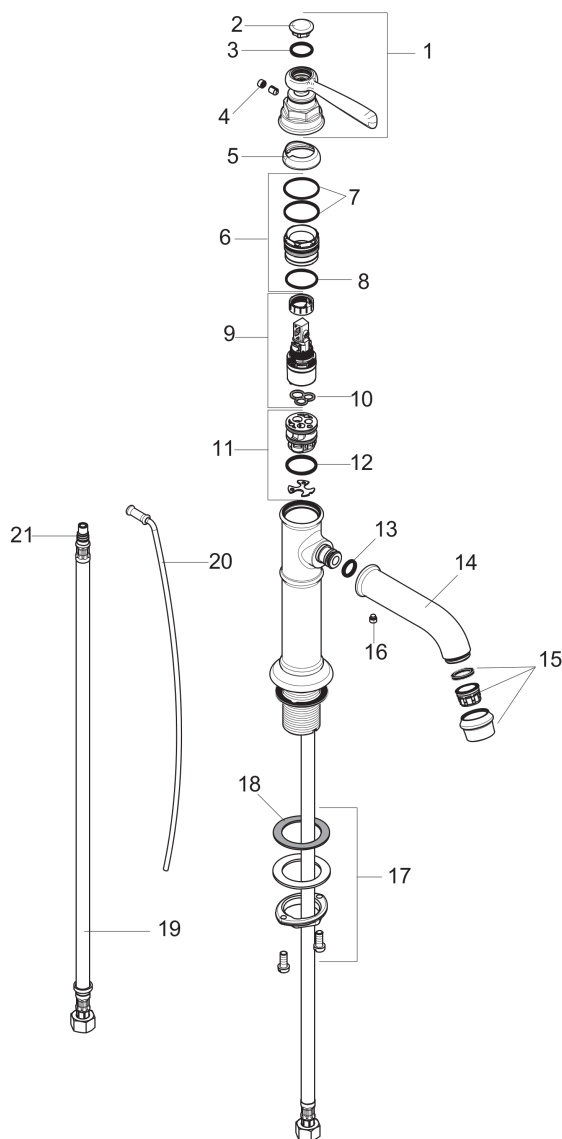

AXOR Montreux
AXOR Montreux Single-Hole Faucet, 1.2 GPM
 Finishes : **chrome** Part no. : **16515001**

Description

Features

- Aerated spray
- Flow: 1.2 GPM (4.5 L/Min)
- Ceramic cartridge
- Includes pop-up drain

Item details

List Price

Technology

Compliance

Product image

Scale drawing

AXOR Montreux
AXOR Montreux Single-Hole Faucet, 1.2 GPM
Finishes : **chrome** Part no. : **16515001**

Exploded drawing

Year of production: >01/18

AXOR Montreux
AXOR Montreux Single-Hole Faucet, 1.2 GPM
 Finishes : **chrome** Part no. : **16515001**

Spare parts list

Year of production: >01/18

Pos.	Description	Part no.	Price	PU
1	handle	92973000	-	1
2	cover cap	92974000	-	1
3	O-ring 16x2	98133000	-	1
4	screw cover	96338000	-	1
5	flange	92625000	-	1
6	nut	92689000	-	1
7	O-ring 27x1,5	92527000	-	1
8	O-ring 25x1,5	98146000	-	1
9	cartridge, assy	95973001	-	1
10	seal	98865000	-	1
11	adapter for cartridge	98866000	-	1
12	O-ring 23x2	98398000	-	1
13	O-ring 11x2,5	98487000	-	1
14	spout cpl.	92978000	-	1
15	aerator M24x1 (4,5 l/min)	93254000	-	1
16	hollow set screw M6x5	98447000	-	1
17	fixing set (Ø 34)	95049000	-	1
18	lever collar	97548000	-	1
19	connection hose 23½" M8x0,75 3/8"	98600001	-	1
20	pull rod	98730000	-	1
21	O-ring 7x1,5	98422000	-	1