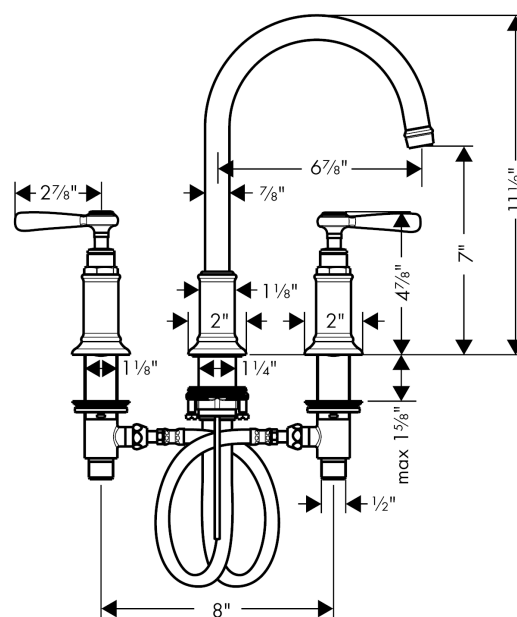

AXOR Montreux

AXOR Montreux Widespread Faucet with Lever Handles, 1.2 GPM

Finishes : polished nickel Part no. : 16514831

Description

Features

- Swivel range 120°
- Laminar spray
- Flow: 1.2 GPM (4.5 L/Min)
- 90° ceramic valves
- Includes pop-up drain

Item details

Technology

Compliance

Product image

Scale drawing

AXOR Montreux
AXOR Montreux Widespread Faucet with Lever Handles, 1.2 GPM
Finishes : **polished nickel** Part no. : **16514831**

Exploded drawing

Year of production: >07/16

AXOR Montreux

AXOR Montreux Widespread Faucet with Lever Handles, 1.2 GPM

Finishes : **polished nickel** Part no. : **16514831**

Spare parts list

Year of production: >07/16

Pos.	Description	Part no.	Price	PU
1	spout cpl.	97990830	-	1
2	aerator M18x1 (4,5 l/min)	93062830	-	1
3	hollow set screw M4x5	98731000	-	1
4	escutcheon for spout	97989830	-	1
5	fixing set (Ø 32)	13961000	-	1
6	connection hose 18½" M8x0,75 3/8"	96321001	-	1
7	O-ring 11x2	98127000	-	1
8	handle	16691830	-	1
9	set of screw covers, cold / hot water / neutral	97987000	-	1
10	escutcheon for handle	97988830	-	1
11	valve	88503000	-	1
12	shut off unit left closing	94008000	-	1
13	shut off unit right closing	94009000	-	1
14	fixing set for shut off unit	88511000	-	1
15	pull rod	98730830	-	1
16	lever collar	92849000	-	1
a	pop up waste	88509830	-	1