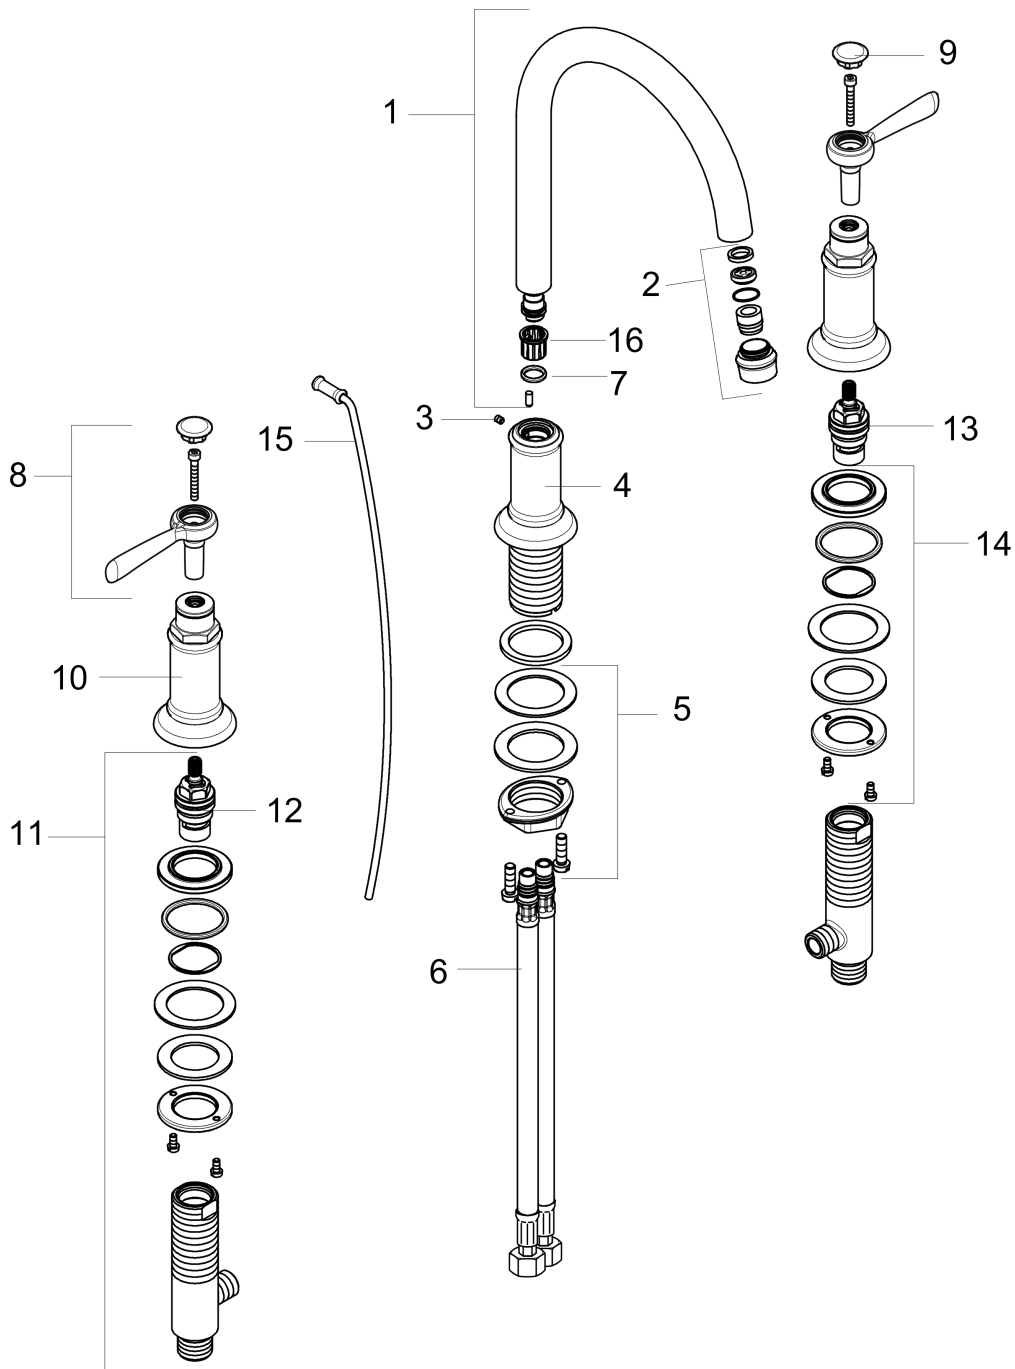

AXOR Montreux

AXOR Montreux Widespread Faucet with Lever Handles, 1.2 GPM

Finishes : polished nickel Part no. : 16514831

Description

Features

- Swivel range 120°
- Laminar spray
- Flow: 1.2 GPM (4.5 L/Min)
- 90° ceramic valves
- Includes pop-up drain

Item details

Technology

Compliance

Product image

Scale drawing

AXOR Montreux
AXOR Montreux Widespread Faucet with Lever Handles, 1.2 GPM
Finishes : **polished nickel** Part no. : **16514831**

Exploded drawing

Year of production: >07/16

AXOR Montreux

AXOR Montreux Widespread Faucet with Lever Handles, 1.2 GPM

Finishes : **polished nickel** Part no. : **16514831**

Spare parts list

Year of production: >07/16

Pos.	Description	Part no.	Price	PU
1	spout cpl.	97990830	-	1
2	aerator M18x1 (4,5 l/min)	93062830	-	1
3	hollow set screw M4x5	98731000	-	1
4	escutcheon for spout	97989830	-	1
5	fixing set (Ø 32)	13961000	-	1
6	connection hose 18½" M8x0,75 3/8"	96321001	-	1
7	O-ring 11x2	98127000	-	1
8	handle	16691830	-	1
9	set of screw covers, cold / hot water / neutral	97987000	-	1
10	escutcheon for handle	97988830	-	1
11	valve	88503000	-	1
12	shut off unit left closing	94008000	-	1
13	shut off unit right closing	94009000	-	1
14	fixing set for shut off unit	88511000	-	1
15	pull rod	98730830	-	1
16	lever collar	92849000	-	1
a	pop up waste	88509830	-	1