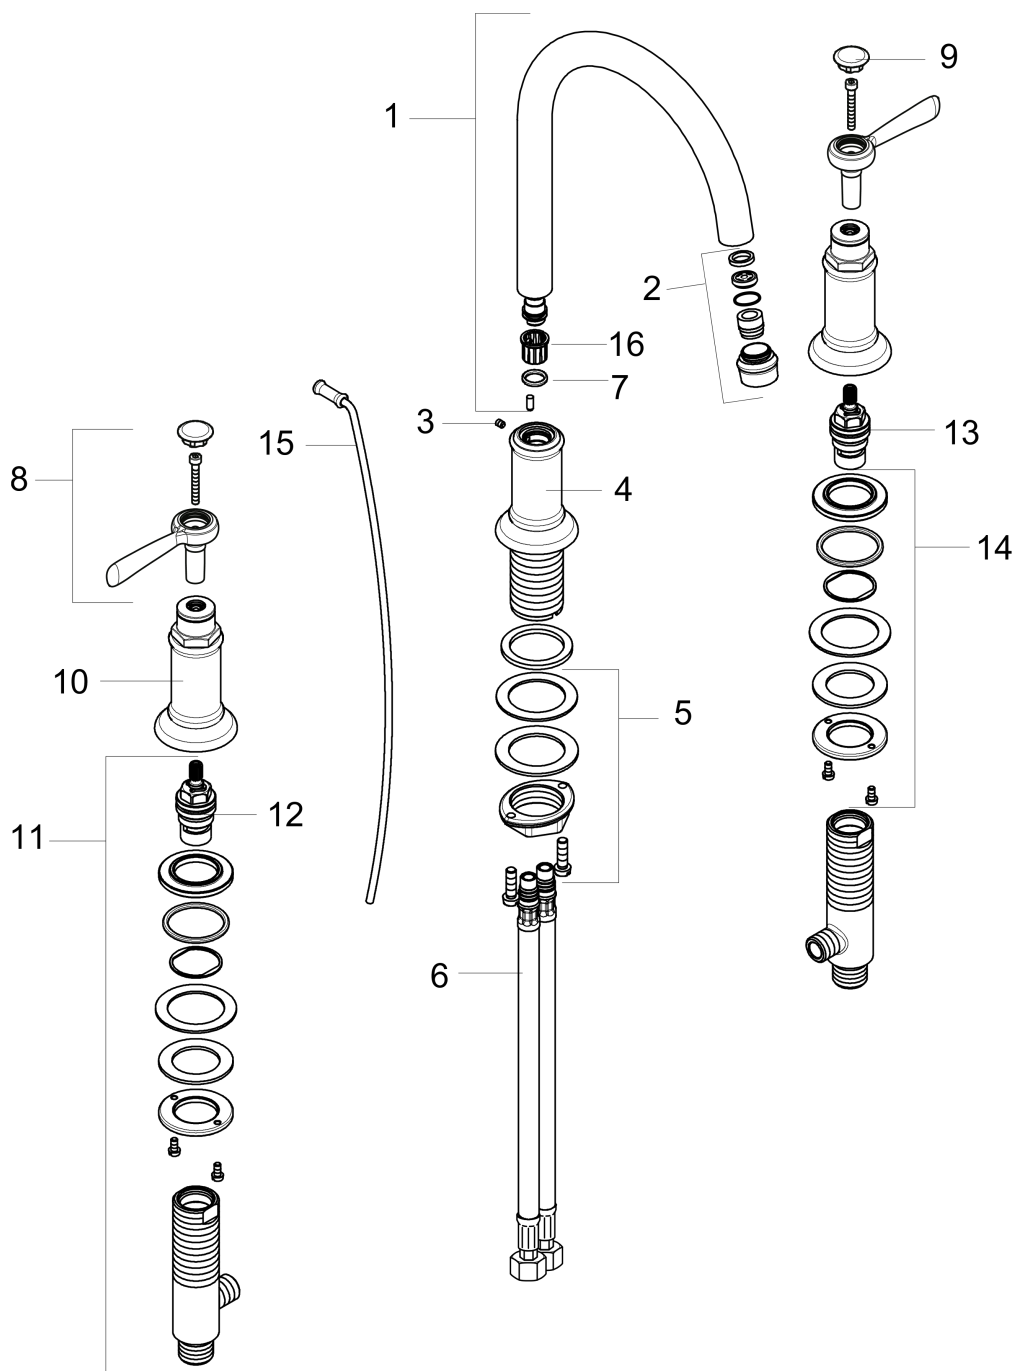

AXOR Montreux

AXOR Montreux Widespread Faucet with Lever Handles, 1.2 GPM

Finishes : **brushed nickel** Part no. : **16514821**

Description

Features

- Swivel range 120°
- Laminar spray
- Flow: 1.2 GPM (4.5 L/Min)
- 90° ceramic valves
- Includes pop-up drain

Item details

Technology

Compliance

Product image

Scale drawing

AXOR Montreux
AXOR Montreux Widespread Faucet with Lever Handles, 1.2 GPM
Finishes : **brushed nickel** Part no. : **16514821**

Exploded drawing

Year of production: >07/16

AXOR Montreux

AXOR Montreux Widespread Faucet with Lever Handles, 1.2 GPM

Finishes : **brushed nickel** Part no. : **16514821**

Spare parts list

Year of production: >07/16

| Pos. | Description | Part no. | Price | PU |
|------|---|----------|-------|----|
| 1 | spout cpl. | 97990820 | - | 1 |
| 2 | aerator M18x1 (4,5 l/min) | 93062820 | - | 1 |
| 3 | hollow set screw M4x5 | 98731000 | - | 1 |
| 4 | escutcheon for spout | 97989820 | - | 1 |
| 5 | fixing set (Ø 32) | 13961000 | - | 1 |
| 6 | connection hose 18½" M8x0,75 3/8" | 96321001 | - | 1 |
| 7 | O-ring 11x2 | 98127000 | - | 1 |
| 8 | handle | 16691820 | - | 1 |
| 9 | set of screw covers, cold / hot water / neutral | 97987000 | - | 1 |
| 10 | escutcheon for handle | 97988820 | - | 1 |
| 11 | valve | 88503000 | - | 1 |
| 12 | shut off unit left closing | 94008000 | - | 1 |
| 13 | shut off unit right closing | 94009000 | - | 1 |
| 14 | fixing set for shut off unit | 88511000 | - | 1 |
| 15 | pull rod | 98730820 | - | 1 |
| 16 | lever collar | 92849000 | - | 1 |
| a | pop up waste | 88509820 | - | 1 |