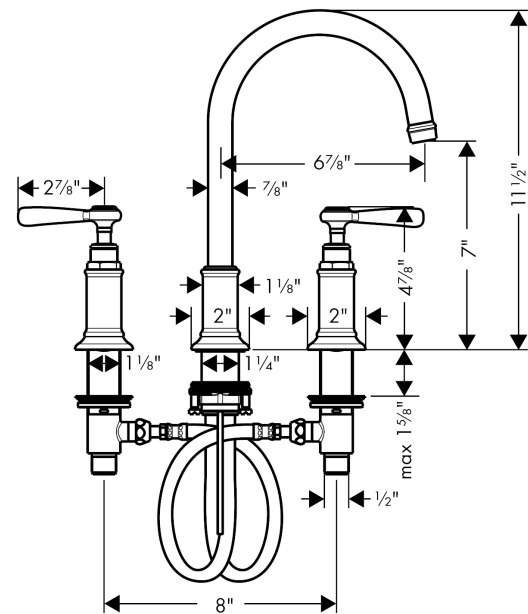

AXOR Montreux

AXOR Montreux Widespread Faucet with Lever Handles, 1.2 GPM

Finishes : **brushed nickel** Part no. : **16514821**

Description

Features

- Swivel range 120°
- Laminar spray
- Flow: 1.2 GPM (4.5 L/Min)
- 90° ceramic valves
- Includes pop-up drain

Item details

Technology

Compliance

Product image

Scale drawing

AXOR Montreux
AXOR Montreux Widespread Faucet with Lever Handles, 1.2 GPM
Finishes : **brushed nickel** Part no. : **16514821**

Exploded drawing

Year of production: >07/16

AXOR Montreux

AXOR Montreux Widespread Faucet with Lever Handles, 1.2 GPM

Finishes : **brushed nickel** Part no. : **16514821**

Spare parts list

Year of production: >07/16

| Pos. | Description | Part no. | Price | PU |
|------|---|----------|-------|----|
| 1 | spout cpl. | 97990820 | - | 1 |
| 2 | aerator M18x1 (4,5 l/min) | 93062820 | - | 1 |
| 3 | hollow set screw M4x5 | 98731000 | - | 1 |
| 4 | escutcheon for spout | 97989820 | - | 1 |
| 5 | fixing set (Ø 32) | 13961000 | - | 1 |
| 6 | connection hose 18½" M8x0,75 3/8" | 96321001 | - | 1 |
| 7 | O-ring 11x2 | 98127000 | - | 1 |
| 8 | handle | 16691820 | - | 1 |
| 9 | set of screw covers, cold / hot water / neutral | 97987000 | - | 1 |
| 10 | escutcheon for handle | 97988820 | - | 1 |
| 11 | valve | 88503000 | - | 1 |
| 12 | shut off unit left closing | 94008000 | - | 1 |
| 13 | shut off unit right closing | 94009000 | - | 1 |
| 14 | fixing set for shut off unit | 88511000 | - | 1 |
| 15 | pull rod | 98730820 | - | 1 |
| 16 | lever collar | 92849000 | - | 1 |
| a | pop up waste | 88509820 | - | 1 |