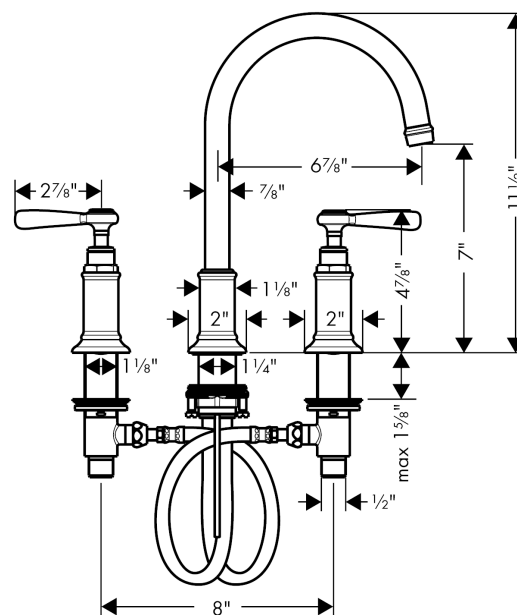

##### Features

- Swivel range 120°
- Laminar spray
- Flow: 1.2 GPM (4.5 L/Min)
- 90° ceramic valves
- Includes pop-up drain

##### Technology

#### Scale drawing

**AXOR Montreux**

**AXOR Montreux Widespread Faucet with Lever Handles, 1.2 GPM**

Finishes : **chrome**    Part no. : **16514001**

### Spare parts list

Year of production: >07/16

Pos.	Description	Part no.	Price	PU
1	spout cpl.	97990000	-	1
2	aerator M18x1 (4,5 l/min)	93062000	-	1
3	hollow set screw M4x5	98731000	-	1
4	escutcheon for spout	97989000	-	1
5	fixing set (Ø 32)	13961000	-	1
6	connection hose 18½" M8x0,75 3/8"	96321001	-	1
7	O-ring 11x2	98127000	-	1
8	handle	16691000	-	1
9	set of screw covers, cold / hot water / neutral	97987000	-	1
10	escutcheon for handle	97988000	-	1
11	valve	88503000	-	1
12	shut off unit left closing	94008000	-	1
13	shut off unit right closing	94009000	-	1
14	fixing set for shut off unit	88511000	-	1
15	pull rod	98730000	-	1
16	lever collar	92849000	-	1
a	pop up waste	88509000	-	1