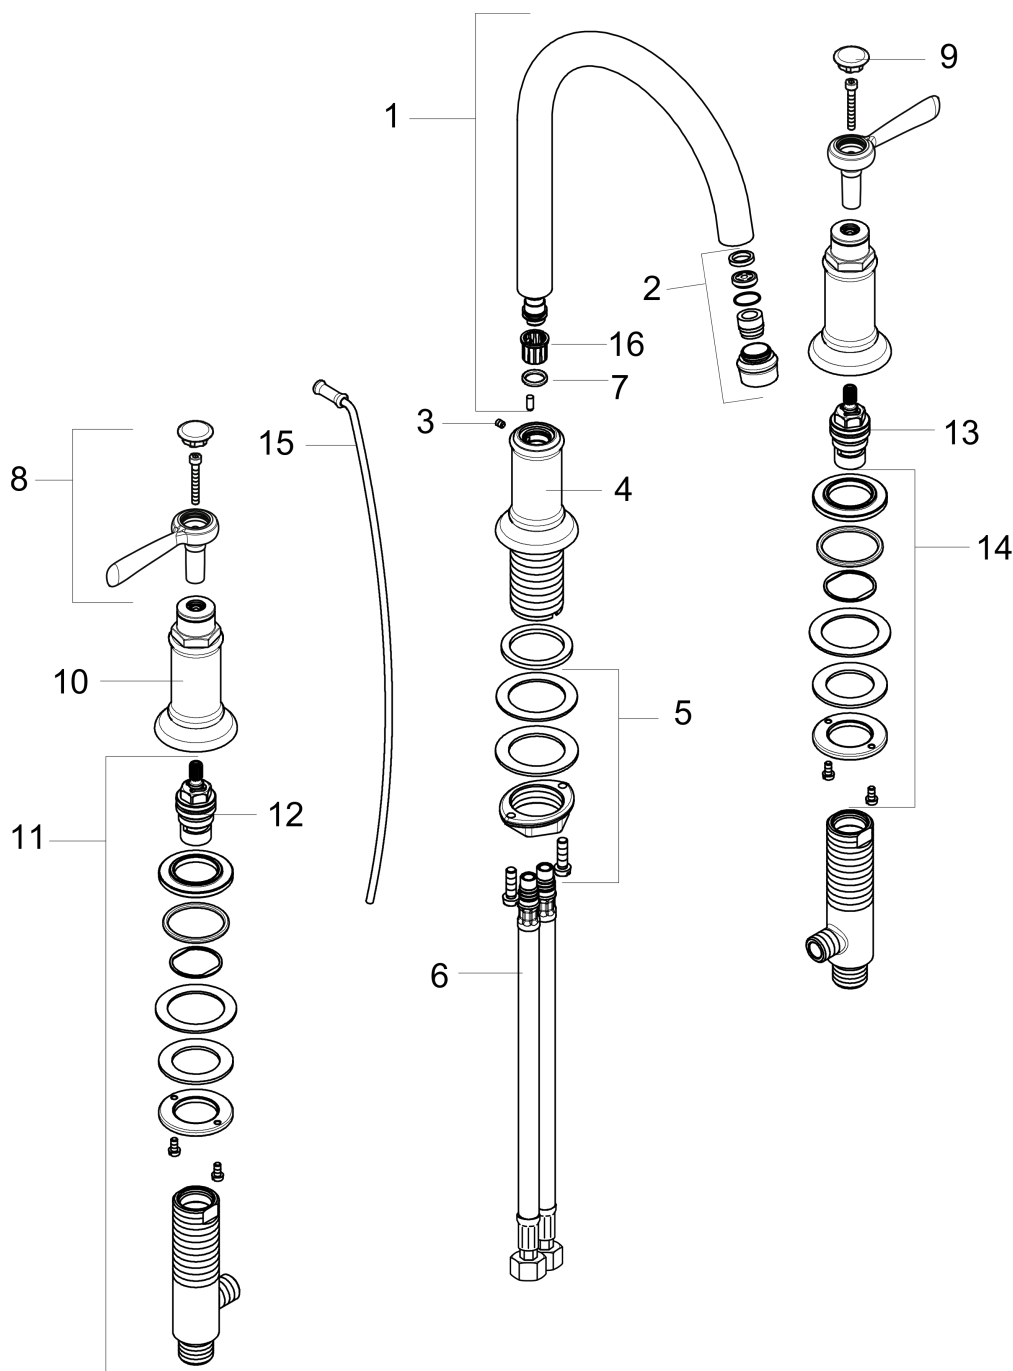

#### Scale drawing

**AXOR Montreux**

**AXOR Montreux Widespread Faucet with Lever Handles, 1.2 GPM**

Finishes : **chrome**    Part no. : **16514001**

## Exploded drawing

Year of production: >07/16

## AXOR Montreux

**AXOR Montreux Widespread Faucet with Lever Handles, 1.2 GPM**

Finishes : **chrome** Part no. : **16514001**

### Spare parts list

Year of production: >07/16

Pos.	Description	Part no.	Price	PU
1	spout cpl.	97990000	-	1
2	aerator M18x1 (4,5 l/min)	93062000	-	1
3	hollow set screw M4x5	98731000	-	1
4	escutcheon for spout	97989000	-	1
5	fixing set (Ø 32)	13961000	-	1
6	connection hose 18½" M8x0,75 3/8"	96321001	-	1
7	O-ring 11x2	98127000	-	1
8	handle	16691000	-	1
9	set of screw covers, cold / hot water / neutral	97987000	-	1
10	escutcheon for handle	97988000	-	1
11	valve	88503000	-	1
12	shut off unit left closing	94008000	-	1
13	shut off unit right closing	94009000	-	1
14	fixing set for shut off unit	88511000	-	1
15	pull rod	98730000	-	1
16	lever collar	92849000	-	1
a	pop up waste	88509000	-	1