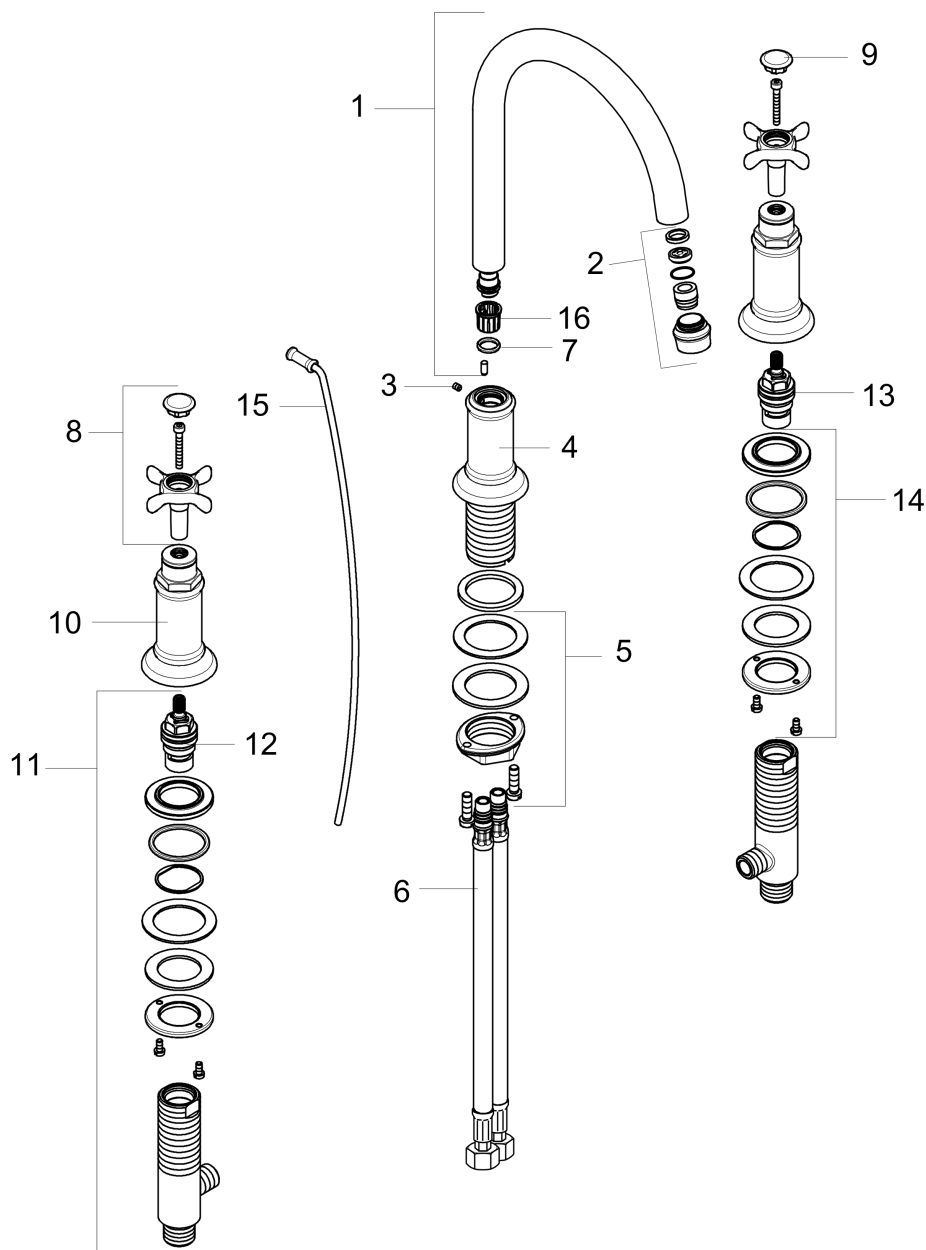

#### Scale drawing

**AXOR Montreux**

**AXOR Montreux Widespread Faucet with Cross Handles, 1.2 GPM**

Finishes : **polished nickel** Part no. : **16513831**

## Exploded drawing

Year of production: >07/16

## AXOR Montreux

**AXOR Montreux Widespread Faucet with Cross Handles, 1.2 GPM**

Finishes : **polished nickel** Part no. : **16513831**

### Spare parts list

Year of production: >07/16

Pos.	Description	Part no.	Price	PU
1	spout cpl.	97990830	-	1
2	aerator M18x1 (4,5 l/min)	93062830	-	1
3	hollow set screw M4x5	98731000	-	1
4	escutcheon for spout	97989830	-	1
5	fixing set (Ø 32)	13961000	-	1
6	connection hose 18½" M8x0,75 3/8"	96321001	-	1
7	O-ring 11x2	98127000	-	1
8	handle	16291830	-	1
9	set of screw covers, cold / hot water / neutral	97987000	-	1
10	escutcheon for handle	97988830	-	1
11	valve	88503000	-	1
12	shut off unit left closing	94008000	-	1
13	shut off unit right closing	94009000	-	1
14	fixing set for shut off unit	88511000	-	1
15	pull rod	98730830	-	1
16	lever collar	92849000	-	1
a	pop up waste	88509830	-	1
b	fixation extension 35 mm	13898000	-	1