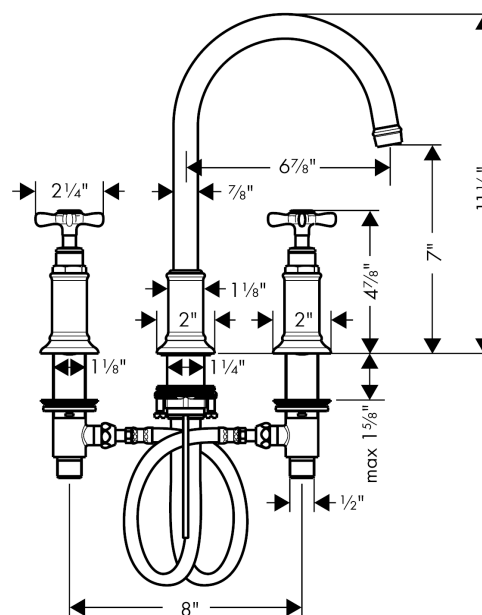

##### Features

- Swivel range 120°
- Laminar spray
- Flow: 1.2 GPM (4.5 L/Min)
- 90° ceramic valves
- Includes pop-up drain

##### Technology

#### Scale drawing

**AXOR Montreux**

**AXOR Montreux Widespread Faucet with Cross Handles, 1.2 GPM**

Finishes : **polished nickel** Part no. : **16513831**

### Spare parts list

Year of production: >07/16

Pos.	Description	Part no.	Price	PU
1	spout cpl.	97990830	-	1
2	aerator M18x1 (4,5 l/min)	93062830	-	1
3	hollow set screw M4x5	98731000	-	1
4	escutcheon for spout	97989830	-	1
5	fixing set (Ø 32)	13961000	-	1
6	connection hose 18½" M8x0,75 3/8"	96321001	-	1
7	O-ring 11x2	98127000	-	1
8	handle	16291830	-	1
9	set of screw covers, cold / hot water / neutral	97987000	-	1
10	escutcheon for handle	97988830	-	1
11	valve	88503000	-	1
12	shut off unit left closing	94008000	-	1
13	shut off unit right closing	94009000	-	1
14	fixing set for shut off unit	88511000	-	1
15	pull rod	98730830	-	1
16	lever collar	92849000	-	1
a	pop up waste	88509830	-	1
b	fixation extension 35 mm	13898000	-	1