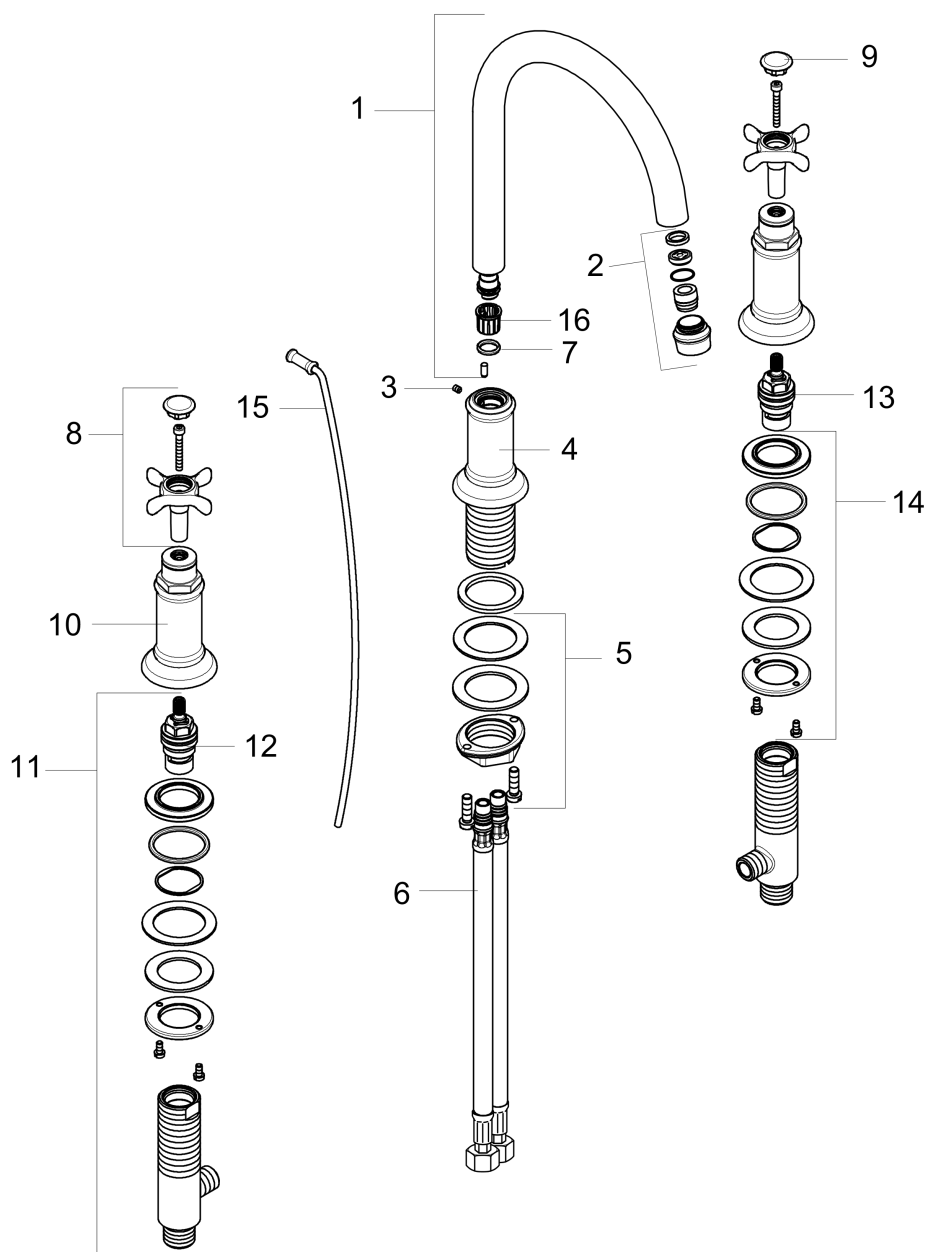

AXOR Montreux

AXOR Montreux Widespread Faucet with Cross Handles, 1.2 GPM

Finishes : **brushed nickel** Part no. : **16513821**

Description

Features

- Swivel range 120°
- Laminar spray
- Flow: 1.2 GPM (4.5 L/Min)
- 90° ceramic valves
- Includes pop-up drain

Item details

Technology

Compliance

Product image

Scale drawing

AXOR Montreux

AXOR Montreux Widespread Faucet with Cross Handles, 1.2 GPM

Finishes : **brushed nickel** Part no. : **16513821**

Exploded drawing

Year of production: >07/16

AXOR Montreux

AXOR Montreux Widespread Faucet with Cross Handles, 1.2 GPM

Finishes : **brushed nickel** Part no. : **16513821**

Spare parts list

Year of production: >07/16

Pos.	Description	Part no.	Price	PU
1	spout cpl.	97990820	-	1
2	aerator M18x1 (4,5 l/min)	93062820	-	1
3	hollow set screw M4x5	98731000	-	1
4	escutcheon for spout	97989820	-	1
5	fixing set (Ø 32)	13961000	-	1
6	connection hose 18½" M8x0,75 3/8"	96321001	-	1
7	O-ring 11x2	98127000	-	1
8	handle	16291820	-	1
9	set of screw covers, cold / hot water / neutral	97987000	-	1
10	escutcheon for handle	97988820	-	1
11	valve	88503000	-	1
12	shut off unit left closing	94008000	-	1
13	shut off unit right closing	94009000	-	1
14	fixing set for shut off unit	88511000	-	1
15	pull rod	98730820	-	1
16	lever collar	92849000	-	1
a	pop up waste	88509820	-	1
b	fixation extension 35 mm	13898000	-	1