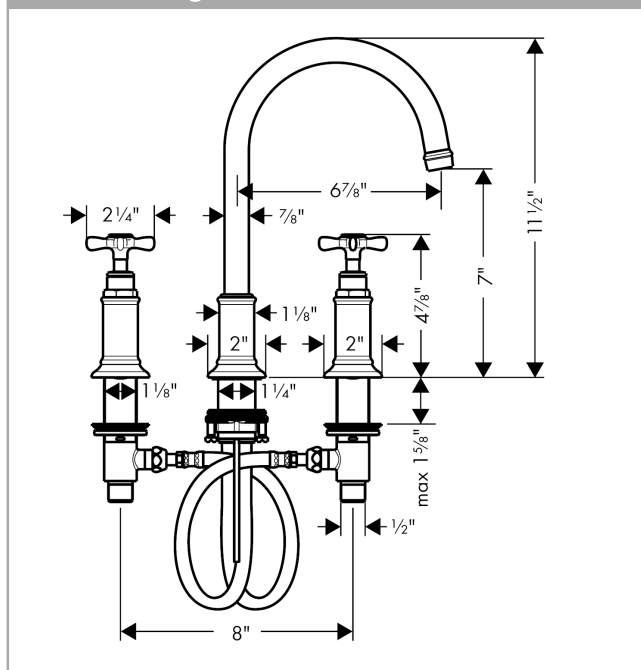

AXOR Montreux

AXOR Montreux Widespread Faucet with Cross Handles, 1.2 GPM

Finishes : **brushed nickel** Part no. : **16513821**

Description

Features

- Swivel range 120°
- Laminar spray
- Flow: 1.2 GPM (4.5 L/Min)
- 90° ceramic valves
- Includes pop-up drain

Item details

Technology

Compliance

Product image

Scale drawing

AXOR Montreux

AXOR Montreux Widespread Faucet with Cross Handles, 1.2 GPM

Finishes : **brushed nickel** Part no. : **16513821**

Exploded drawing

Year of production: >07/16

AXOR Montreux

AXOR Montreux Widespread Faucet with Cross Handles, 1.2 GPM

Finishes : **brushed nickel** Part no. : **16513821**

Spare parts list

Year of production: >07/16

Pos.	Description	Part no.	Price	PU
1	spout cpl.	97990820	-	1
2	aerator M18x1 (4,5 l/min)	93062820	-	1
3	hollow set screw M4x5	98731000	-	1
4	escutcheon for spout	97989820	-	1
5	fixing set (Ø 32)	13961000	-	1
6	connection hose 18½" M8x0,75 3/8"	96321001	-	1
7	O-ring 11x2	98127000	-	1
8	handle	16291820	-	1
9	set of screw covers, cold / hot water / neutral	97987000	-	1
10	escutcheon for handle	97988820	-	1
11	valve	88503000	-	1
12	shut off unit left closing	94008000	-	1
13	shut off unit right closing	94009000	-	1
14	fixing set for shut off unit	88511000	-	1
15	pull rod	98730820	-	1
16	lever collar	92849000	-	1
a	pop up waste	88509820	-	1
b	fixation extension 35 mm	13898000	-	1