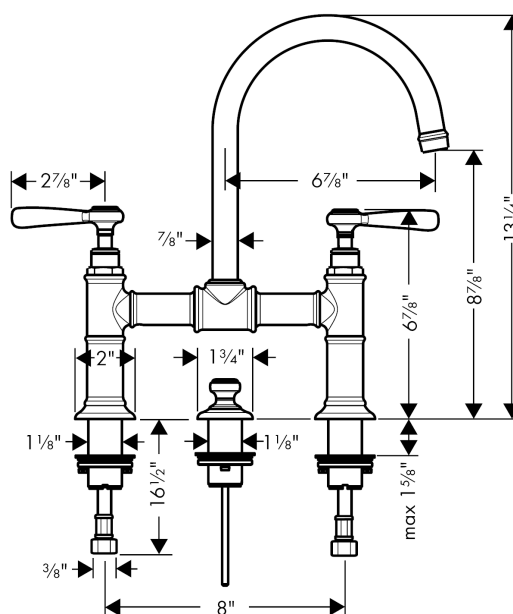

AXOR Montreux

AXOR Montreux Widespread Faucet with Lever Handles, Bridge Model, 1.2 GPM

Finishes : **chrome** Part no. : **16511001**

Description

Features

- Swivel range 120°
- Laminar spray
- Flow: 1.2 GPM (4.5 L/Min)
- 90° ceramic valves
- Includes pop-up drain

Item details

Technology

Compliance

Product image

Scale drawing

AXOR Montreux

AXOR Montreux Widespread Faucet with Lever Handles, Bridge Model, 1.2 GPM

Finishes : **chrome** Part no. : **16511001**

Exploded drawing

Year of production: >07/16

AXOR Montreux
AXOR Montreux Widespread Faucet with Lever Handles, Bridge Model, 1.2 GPM

 Finishes : **chrome** Part no. : **16511001**

Spare parts list

Year of production: >07/16

Pos.	Description	Part no.	Price	PU
1	handle	16691000	-	1
2	set of screw covers, cold / hot water / neutral	97987000	-	1
3	shut off unit right closing	94009000	-	1
4	shut off unit left closing	94008000	-	1
5	fixing set for shut off unit	96078000	-	1
6	diverter knob	98619000	-	1
7	spout cpl.	97990000	-	1
8	aerator M18x1 (4,5 l/min)	93062000	-	1
9	hollow set screw M4x5	98731000	-	1
10	pull rod	94067000	-	1
11	connection hose 23½" M10x1 3/8"	14099001	-	1
12	sleeve	97993000	-	1
13	lever collar	92849000	-	1
a	pop up waste	88509000	-	1
b	escutcheon	98620000	-	1
c	sleeve	92712000	-	1