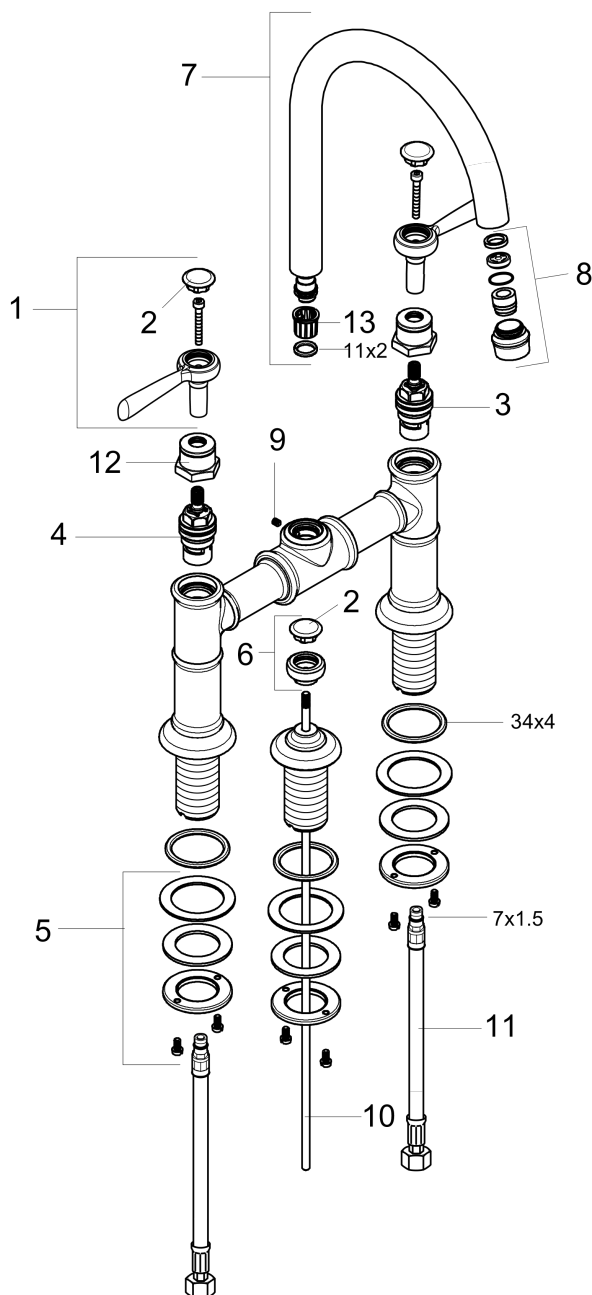

AXOR Montreux

AXOR Montreux Widespread Faucet with Lever Handles, Bridge Model, 1.2 GPM

Finishes : **chrome** Part no. : **16511001**

Description

Features

- Swivel range 120°
- Laminar spray
- Flow: 1.2 GPM (4.5 L/Min)
- 90° ceramic valves
- Includes pop-up drain

Item details

Technology

Compliance

Product image

Scale drawing

AXOR Montreux

AXOR Montreux Widespread Faucet with Lever Handles, Bridge Model, 1.2 GPM

Finishes : **chrome** Part no. : **16511001**

Exploded drawing

Year of production: >07/16

AXOR Montreux
AXOR Montreux Widespread Faucet with Lever Handles, Bridge Model, 1.2 GPM

 Finishes : **chrome** Part no. : **16511001**

Spare parts list

Year of production: >07/16

Pos.	Description	Part no.	Price	PU
1	handle	16691000	-	1
2	set of screw covers, cold / hot water / neutral	97987000	-	1
3	shut off unit right closing	94009000	-	1
4	shut off unit left closing	94008000	-	1
5	fixing set for shut off unit	96078000	-	1
6	diverter knob	98619000	-	1
7	spout cpl.	97990000	-	1
8	aerator M18x1 (4,5 l/min)	93062000	-	1
9	hollow set screw M4x5	98731000	-	1
10	pull rod	94067000	-	1
11	connection hose 23½" M10x1 3/8"	14099001	-	1
12	sleeve	97993000	-	1
13	lever collar	92849000	-	1
a	pop up waste	88509000	-	1
b	escutcheon	98620000	-	1
c	sleeve	92712000	-	1