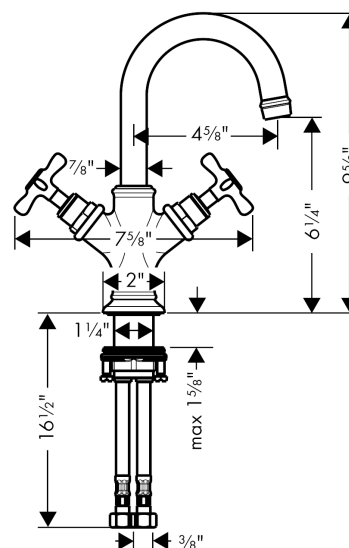

AXOR Montreux

AXOR Montreux 2-Handle Single-Hole Faucet, Small, 1.2 GPM

Finishes : **polished nickel** Part no. : **16505831**

Description

Features

- consists of: 2-Handle Faucet, Pop-up drain
- Swivel range 150°
- Laminar spray
- Flow: 1.2 GPM (4.5 L/Min)
- 90° ceramic valves
- Includes pop-up drain

Item details

Technology

Compliance

Product image

Scale drawing

AXOR Montreux
AXOR Montreux 2-Handle Single-Hole Faucet, Small, 1.2 GPM
Finishes : **polished nickel** Part no. : **16505831**

Exploded drawing

Year of production: >07/16

AXOR Montreux

AXOR Montreux 2-Handle Single-Hole Faucet, Small, 1.2 GPM

Finishes : **polished nickel** Part no. : **16505831**

Spare parts list

Year of production: >07/16

Pos.	Description	Part no.	Price	PU
1	spout cpl.	97992830	-	1
2	aerator M18x1 (4,5 l/min)	93062830	-	1
3	fixing set (Ø 32)	13961000	-	1
4	handle	16291830	-	1
5	set of screw covers, cold / hot water / neutral	97987000	-	1
6	sleeve	97993830	-	1
7	shut off unit right closing	94009000	-	1
8	connection hose 18½" M8x0,75 3/8"	96321001	-	1
9	hollow set screw M4x5	98731000	-	1
10	flat seal	98749000	-	1
11	O-ring 11x2	98127000	-	1
12	lever collar	92849000	-	1
a	lever collar	97548000	-	1
b	fixation extension 35 mm	13898000	-	1
c	pop up waste	88509830	-	1