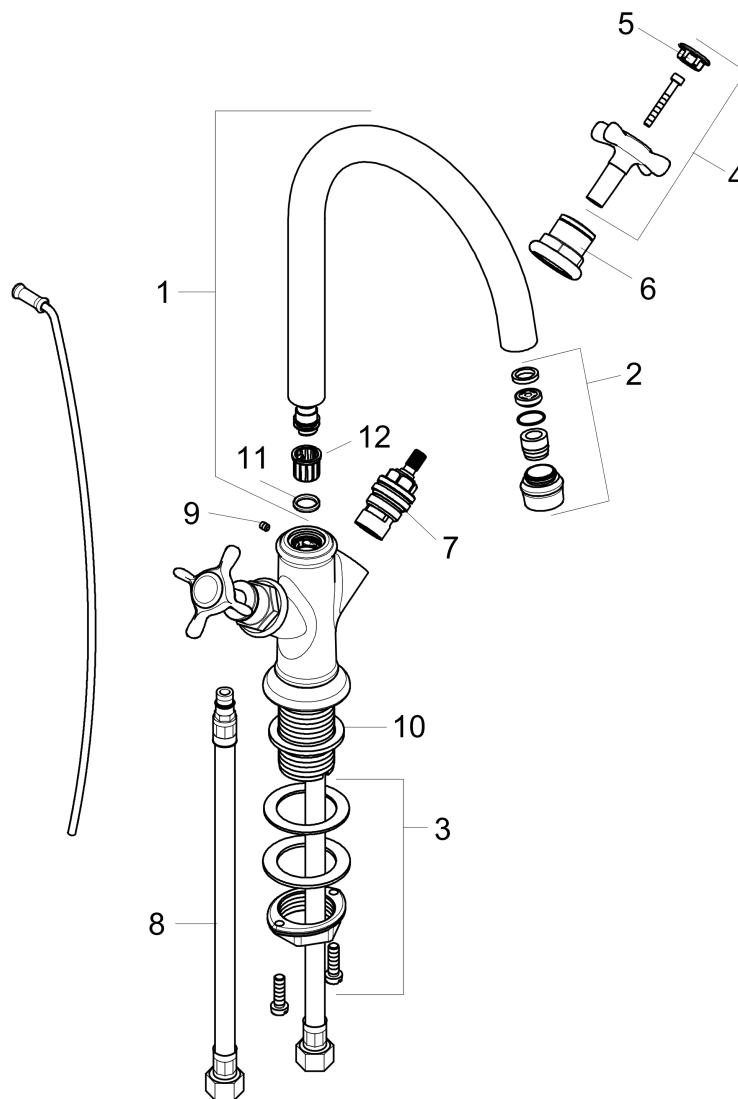

AXOR Montreux

AXOR Montreux 2-Handle Single-Hole Faucet, Small, 1.2 GPM

Finishes : **polished nickel** Part no. : **16505831**

Description

Features

- consists of: 2-Handle Faucet, Pop-up drain
- Swivel range 150°
- Laminar spray
- Flow: 1.2 GPM (4.5 L/Min)
- 90° ceramic valves
- Includes pop-up drain

Item details

Technology

Compliance

Product image

Scale drawing

AXOR Montreux
AXOR Montreux 2-Handle Single-Hole Faucet, Small, 1.2 GPM
Finishes : **polished nickel** Part no. : **16505831**

Exploded drawing

Year of production: >07/16

AXOR Montreux

AXOR Montreux 2-Handle Single-Hole Faucet, Small, 1.2 GPM

Finishes : **polished nickel** Part no. : **16505831**

Spare parts list

Year of production: >07/16

Pos.	Description	Part no.	Price	PU
1	spout cpl.	97992830	-	1
2	aerator M18x1 (4,5 l/min)	93062830	-	1
3	fixing set (Ø 32)	13961000	-	1
4	handle	16291830	-	1
5	set of screw covers, cold / hot water / neutral	97987000	-	1
6	sleeve	97993830	-	1
7	shut off unit right closing	94009000	-	1
8	connection hose 18½" M8x0,75 3/8"	96321001	-	1
9	hollow set screw M4x5	98731000	-	1
10	flat seal	98749000	-	1
11	O-ring 11x2	98127000	-	1
12	lever collar	92849000	-	1
a	lever collar	97548000	-	1
b	fixation extension 35 mm	13898000	-	1
c	pop up waste	88509830	-	1