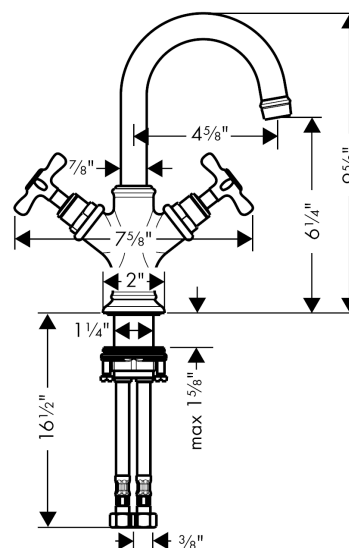

### Features

- consists of: 2-Handle Faucet, Pop-up drain
- Swivel range 150°
- Laminar spray
- Flow: 1.2 GPM (4.5 L/Min)
- 90° ceramic valves
- Includes pop-up drain

## Scale drawing

**AXOR Montreux**  
**AXOR Montreux 2-Handle Single-Hole Faucet, Small, 1.2 GPM**  
Finishes : **chrome** Part no. : **16505001**

## Exploded drawing

Year of production: >07/16

**AXOR Montreux**  
**AXOR Montreux 2-Handle Single-Hole Faucet, Small, 1.2 GPM**  
 Finishes : **chrome**    Part no. : **16505001**

## Spare parts list

Year of production: >07/16

Pos.	Description	Part no.	Price	PU
1	spout cpl.	97992000	-	1
2	aerator M18x1 (4,5 l/min)	93062000	-	1
3	fixing set (Ø 32)	13961000	-	1
4	handle	16291000	-	1
5	set of screw covers, cold / hot water / neutral	97987000	-	1
6	sleeve	97993000	-	1
7	shut off unit right closing	94009000	-	1
8	connection hose 18½" M8x0,75 3/8"	96321001	-	1
9	hollow set screw M4x5	98731000	-	1
10	flat seal	98749000	-	1
11	O-ring 11x2	98127000	-	1
12	lever collar	92849000	-	1
a	pull rod	98730000	-	1
b	fixation extension 35 mm	13898000	-	1
c	pop up waste	88509000	-	1