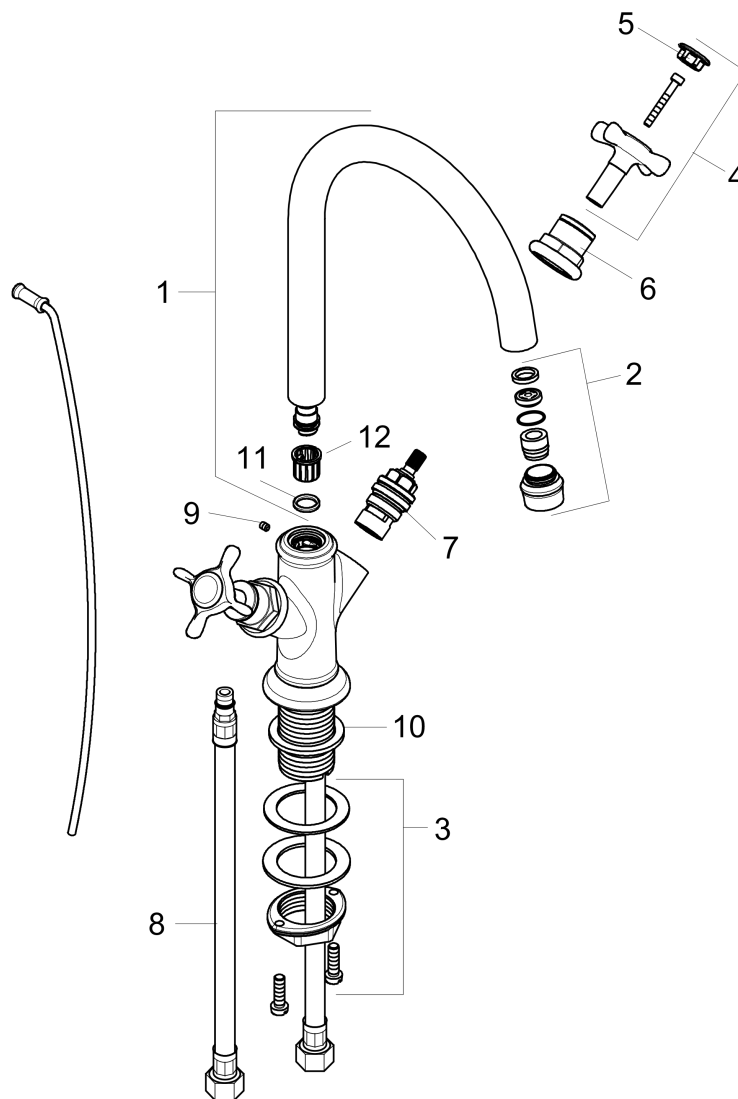

## Product image

## Scale drawing

**AXOR Montreux**  
**AXOR Montreux 2-Handle Single-Hole Faucet, Small, 1.2 GPM**  
Finishes : **chrome** Part no. : **16505001**

## Exploded drawing

Year of production: >07/16

**AXOR Montreux**  
**AXOR Montreux 2-Handle Single-Hole Faucet, Small, 1.2 GPM**  
 Finishes : **chrome**    Part no. : **16505001**

## Spare parts list

Year of production: >07/16

Pos.	Description	Part no.	Price	PU
1	spout cpl.	97992000	-	1
2	aerator M18x1 (4,5 l/min)	93062000	-	1
3	fixing set (Ø 32)	13961000	-	1
4	handle	16291000	-	1
5	set of screw covers, cold / hot water / neutral	97987000	-	1
6	sleeve	97993000	-	1
7	shut off unit right closing	94009000	-	1
8	connection hose 18½" M8x0,75 3/8"	96321001	-	1
9	hollow set screw M4x5	98731000	-	1
10	flat seal	98749000	-	1
11	O-ring 11x2	98127000	-	1
12	lever collar	92849000	-	1
a	pull rod	98730000	-	1
b	fixation extension 35 mm	13898000	-	1
c	pop up waste	88509000	-	1