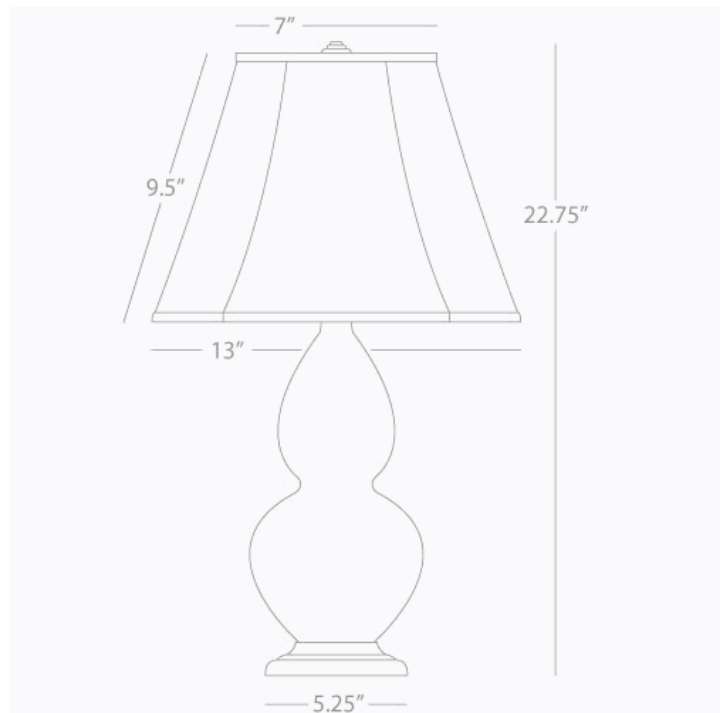

DOUBLE GOURD

1650

Accent Lamp

1-150W Max.

Bulb Type: A

Switch: 3-Way

Lily Glazed Ceramic

Deep Patina Bronze Finished Accents

Ivory Stretched Fabric Shade

See Double Gourd Table for Color / Base / Shade  
Options

\* *Made In The USA*