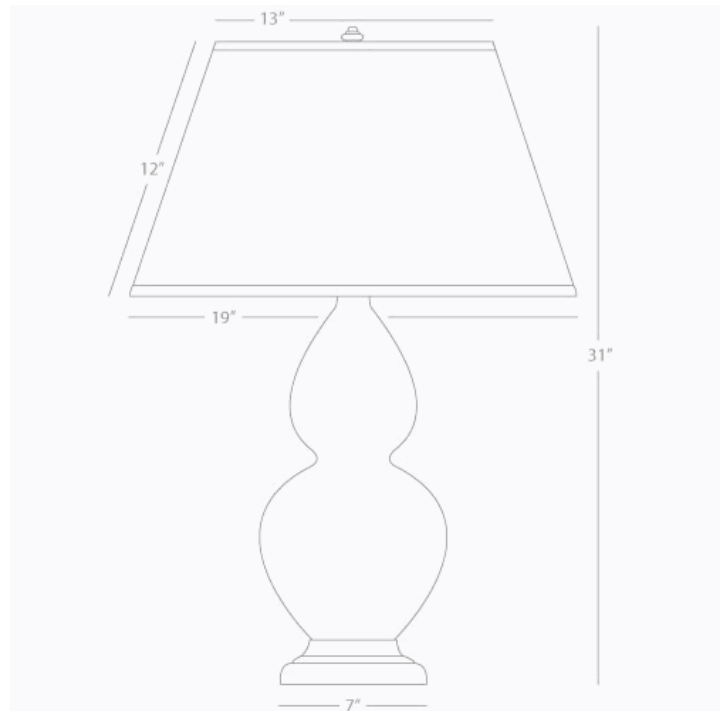

DOUBLE GOURD

1646X

Table Lamp

1-150W Max.

Bulb Type: A

Switch: 3-Way

Baby Blue Glazed Ceramic

Deep Patina Bronze Finished Accents

Pearl Dupioni Fabric Shade

See Double Gourd Table for Color / Base / Shade
Options

* Made In The USA