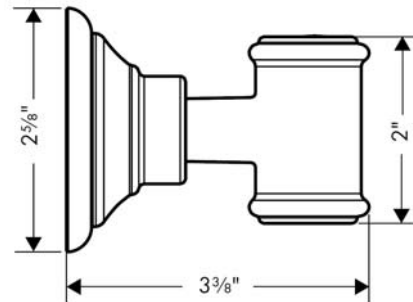

AXOR Montreux
AXOR Montreux Handshower Porter
Finishes : **polished nickel** Part no. : **16325830**

Description

Features

- Wall-mounted

Item details

Compliance

Product image

Scale drawing

AXOR Montreux
AXOR Montreux Handshower Porter
Finishes : polished nickel Part no. : 16325830

Exploded drawing

Year of production: 04/06 - 12/11

AXOR Montreux
AXOR Montreux Handshower Porter
 Finishes : **polished nickel** Part no. : **16325830**

Spare parts list

Year of production: **04/06 - 12/11**

Pos.	Description	Part no.	Price	PU
1	mounting set	96179000	-	1
2	tile-matching-disk	95538830	-	1
3	support element	96341000	-	1
4	pin	97546000	-	1
5	hexagon socket screw M4x10	97661000	-	1
6	guide	98918000	-	1