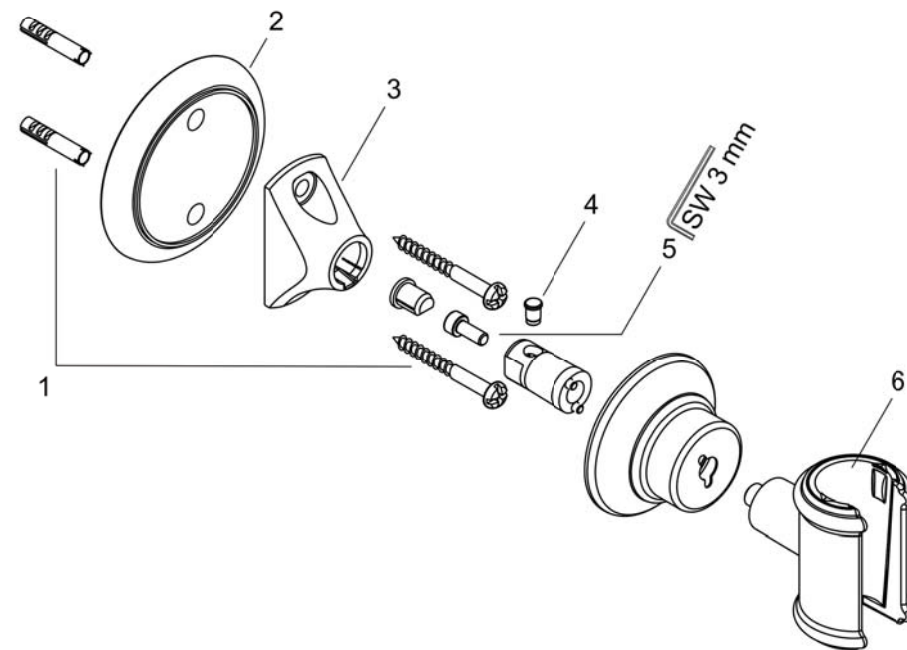

AXOR Montreux
AXOR Montreux Handshower Porter
Finishes : **polished nickel** Part no. : **16325830**

Description

Features

- Wall-mounted

Item details

Compliance

Product image

Scale drawing

AXOR Montreux
AXOR Montreux Handshower Porter
Finishes : polished nickel Part no. : 16325830

Exploded drawing

Year of production: 04/06 - 12/11

AXOR Montreux
AXOR Montreux Handshower Porter
 Finishes : **polished nickel** Part no. : **16325830**

Spare parts list

Year of production: **04/06 - 12/11**

Pos.	Description	Part no.	Price	PU
1	mounting set	96179000	-	1
2	tile-matching-disk	95538830	-	1
3	support element	96341000	-	1
4	pin	97546000	-	1
5	hexagon socket screw M4x10	97661000	-	1
6	guide	98918000	-	1