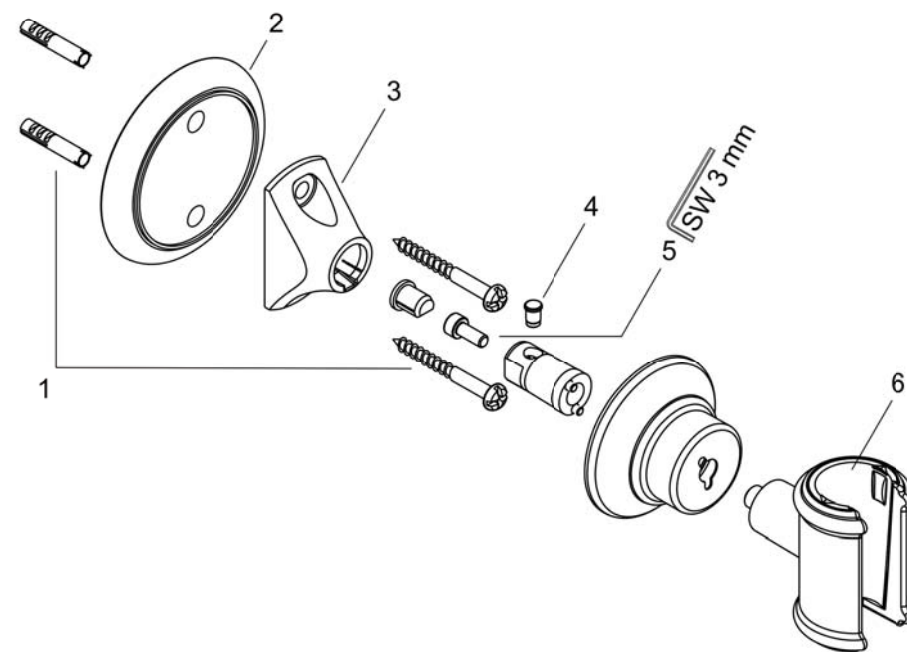

AXOR Montreux
AXOR Montreux Handshower Porter
Finishes : **brushed nickel** Part no. : **16325820**

Description

Features

- Wall-mounted

Item details

Compliance

Product image

Scale drawing

AXOR Montreux
AXOR Montreux Handshower Porter
Finishes : **brushed nickel** Part no. : **16325820**

Exploded drawing

Year of production: >04/06

AXOR Montreux
AXOR Montreux Handshower Porter
 Finishes : **brushed nickel** Part no. : **16325820**

Spare parts list

Year of production: >04/06

Pos.	Description	Part no.	Price	PU
1	mounting set	96179000	-	1
2	tile-matching-disk	95538820	-	1
3	support element	96341000	-	1
4	pin	97546000	-	1
5	hexagon socket screw M4x10	97661000	-	1
6	guide	98918000	-	1