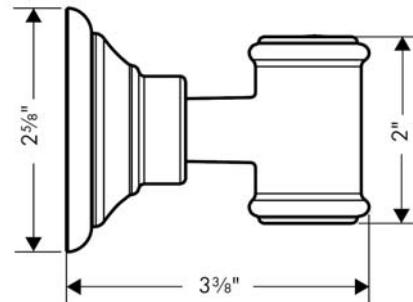

AXOR Montreux
AXOR Montreux Handshower Porter
Finishes : **brushed nickel** Part no. : **16325820**

Description

Features

- Wall-mounted

Item details

Compliance

Product image

Scale drawing

AXOR Montreux
AXOR Montreux Handshower Porter
Finishes : **brushed nickel** Part no. : **16325820**

Exploded drawing

Year of production: >04/06

AXOR Montreux
AXOR Montreux Handshower Porter
 Finishes : **brushed nickel** Part no. : **16325820**

Spare parts list

Year of production: >04/06

Pos.	Description	Part no.	Price	PU
1	mounting set	96179000	-	1
2	tile-matching-disk	95538820	-	1
3	support element	96341000	-	1
4	pin	97546000	-	1
5	hexagon socket screw M4x10	97661000	-	1
6	guide	98918000	-	1