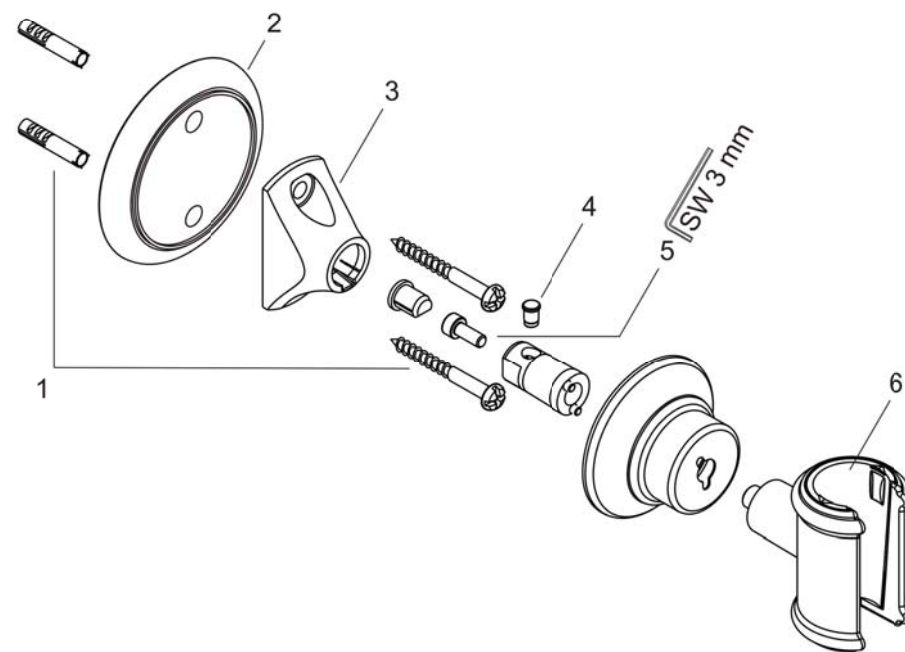

AXOR Montreux
AXOR Montreux Handshower Porter
Finishes : **chrome** Part no. : **16325000**

Description

Features

- Wall-mounted

Item details

Compliance

Product image

Scale drawing

AXOR Montreux
AXOR Montreux Handshower Porter
Finishes : **chrome** Part no. : **16325000**

Exploded drawing

Year of production: >04/06

AXOR Montreux
AXOR Montreux Handshower Porter
 Finishes : **chrome** Part no. : **16325000**

Spare parts list

Year of production: >04/06

Pos.	Description	Part no.	Price	PU
1	mounting set	96179000	-	1
2	tile-matching-disk	95538000	-	1
3	support element	96341000	-	1
4	pin	97546000	-	1
5	hexagon socket screw M4x10	97661000	-	1
6	guide	98918000	-	1