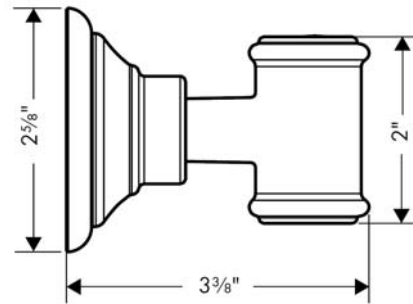

AXOR Montreux
AXOR Montreux Handshower Porter
Finishes : **chrome** Part no. : **16325000**

Description

Features

- Wall-mounted

Item details

Compliance

Product image

Scale drawing

AXOR Montreux
AXOR Montreux Handshower Porter
Finishes : **chrome** Part no. : **16325000**

Exploded drawing

Year of production: >04/06

AXOR Montreux
AXOR Montreux Handshower Porter
 Finishes : **chrome** Part no. : **16325000**

Spare parts list

Year of production: >04/06

Pos.	Description	Part no.	Price	PU
1	mounting set	96179000	-	1
2	tile-matching-disk	95538000	-	1
3	support element	96341000	-	1
4	pin	97546000	-	1
5	hexagon socket screw M4x10	97661000	-	1
6	guide	98918000	-	1