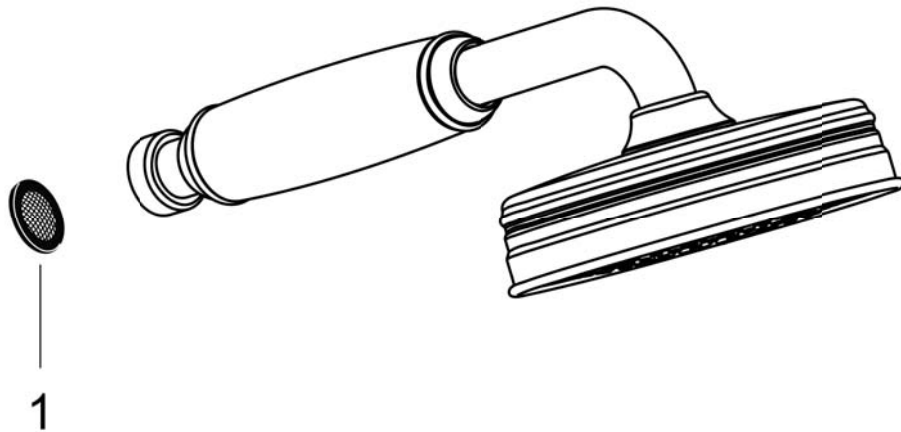

AXOR Montreux
AXOR Montreux 1-Jet Handshower, 2.5 GPM
Finishes : **polished nickel** Part no. : **16320831**

Description

Features

- 90 no-clog spray channels
- Spray modes: RainAir
- Flow: 2.5 GPM (9.5 L/Min)

Item details

Technology

Compliance

Product image

Scale drawing

AXOR Montreux
AXOR Montreux 1-Jet Handshower, 2.5 GPM
Finishes : **polished nickel** Part no. : **16320831**

Exploded drawing

Year of production: >06/06

AXOR Montreux
AXOR Montreux 1-Jet Handshower, 2.5 GPM
Finishes : **polished nickel** Part no. : **16320831**

Spare parts list

Year of production: >06/06

Pos.	Description	Part no.	Price	PU
1	filter packing	94246000	-	1