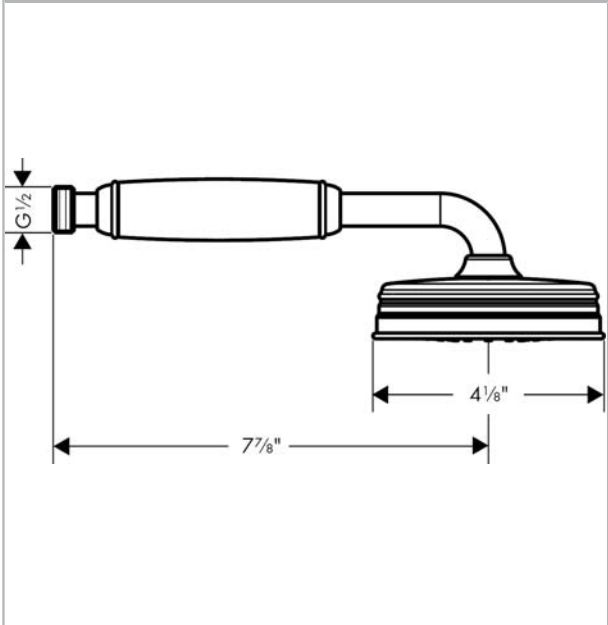

AXOR Montreux
AXOR Montreux 1-Jet Handshower, 2.5 GPM
Finishes : **polished nickel** Part no. : **16320831**

Description

Features

- 90 no-clog spray channels
- Spray modes: RainAir
- Flow: 2.5 GPM (9.5 L/Min)

Item details

Technology

Compliance

Product image

Scale drawing

AXOR Montreux
AXOR Montreux 1-Jet Handshower, 2.5 GPM
Finishes : **polished nickel** Part no. : **16320831**

Exploded drawing

Year of production: >06/06

AXOR Montreux
AXOR Montreux 1-Jet Handshower, 2.5 GPM
Finishes : **polished nickel** Part no. : **16320831**

Spare parts list

Year of production: >06/06

Pos.	Description	Part no.	Price	PU
1	filter packing	94246000	-	1