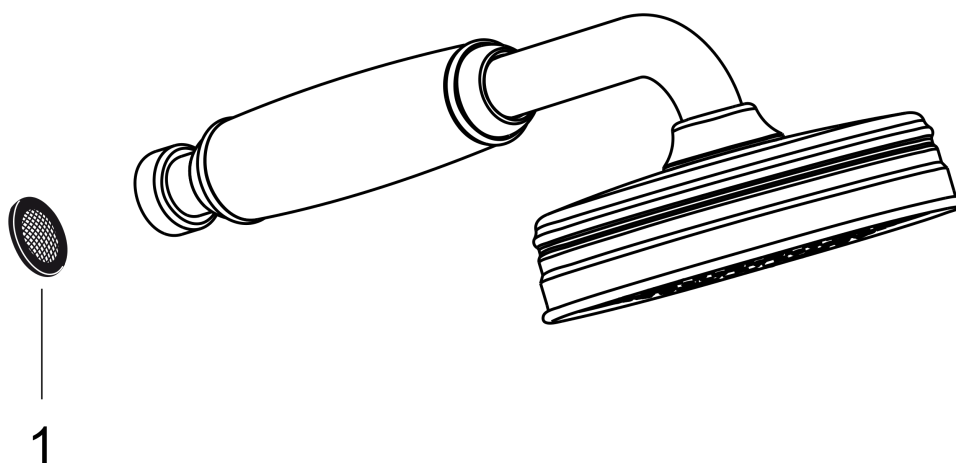

AXOR Montreux
Handshower 100 1-Jet, 2.5 GPM
Finishes : **brushed nickel** Part no. : **16320821**

Description

Features

- 90 no-clog spray channels
- Spray modes: RainAir
- Flow: 2.5 GPM (9.5 L/Min)

Technology

Product image

Scale drawing

AXOR Montreux
Handshower 100 1-Jet, 2.5 GPM
Finishes : **brushed nickel** Part no. : **16320821**

Exploded drawing

Year of production: >06/06

AXOR Montreux
Handshower 100 1-Jet, 2.5 GPM
Finishes : **brushed nickel** Part no. : **16320821**