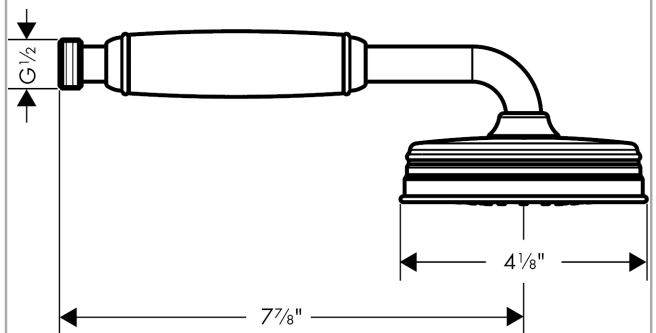

AXOR Montreux
Handshower 100 1-Jet, 2.5 GPM
Finishes : **brushed nickel** Part no. : **16320821**

Description

Features

- 90 no-clog spray channels
- Spray modes: RainAir
- Flow: 2.5 GPM (9.5 L/Min)

Technology

Product image

Scale drawing

AXOR Montreux
Handshower 100 1-Jet, 2.5 GPM
Finishes : **brushed nickel** Part no. : **16320821**

Exploded drawing

Year of production: >06/06

AXOR Montreux
Handshower 100 1-Jet, 2.5 GPM
Finishes : **brushed nickel** Part no. : **16320821**