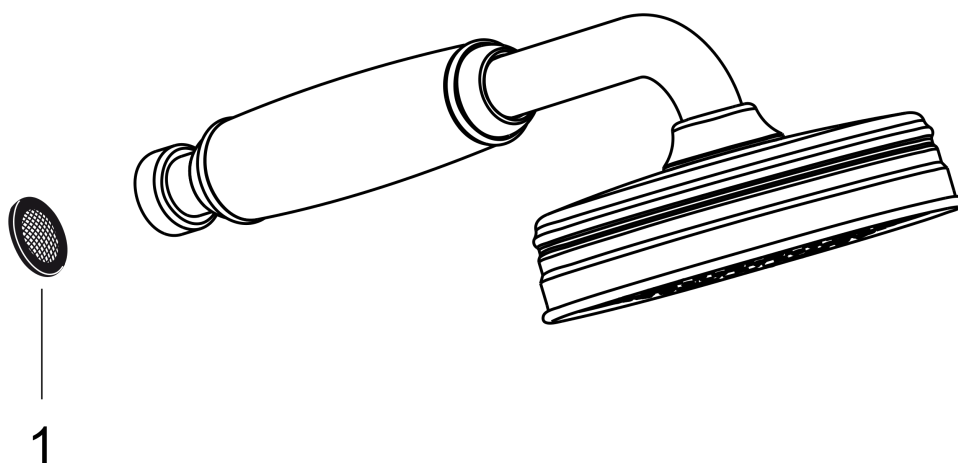

AXOR Montreux
Handshower 100 1-Jet, 2.5 GPM
Finishes : **chrome** Part no. : **16320001**

Description

Features

- 90 no-clog spray channels
- Spray modes: RainAir
- Flow: 2.5 GPM (9.5 L/Min)

Technology

Product image

Scale drawing

AXOR Montreux
Handshower 100 1-Jet, 2.5 GPM
Finishes : **chrome** Part no. : **16320001**

Exploded drawing

Year of production: >06/06

AXOR Montreux
Handshower 100 1-Jet, 2.5 GPM
Finishes : **chrome** Part no. : **16320001**