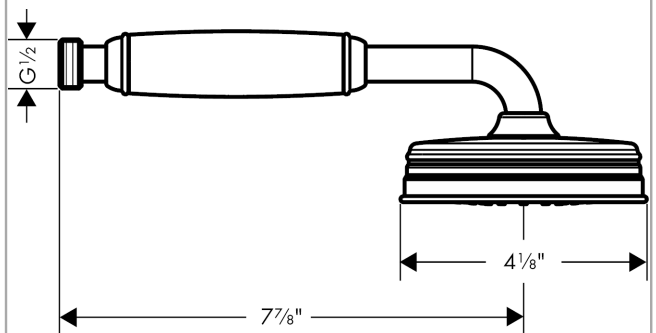

AXOR Montreux
Handshower 100 1-Jet, 2.5 GPM
Finishes : **chrome** Part no. : **16320001**

Description

Features

- 90 no-clog spray channels
- Spray modes: RainAir
- Flow: 2.5 GPM (9.5 L/Min)

Technology

Product image

Scale drawing

AXOR Montreux
Handshower 100 1-Jet, 2.5 GPM
Finishes : **chrome** Part no. : **16320001**

Exploded drawing

Year of production: >06/06

AXOR Montreux
Handshower 100 1-Jet, 2.5 GPM
Finishes : **chrome** Part no. : **16320001**