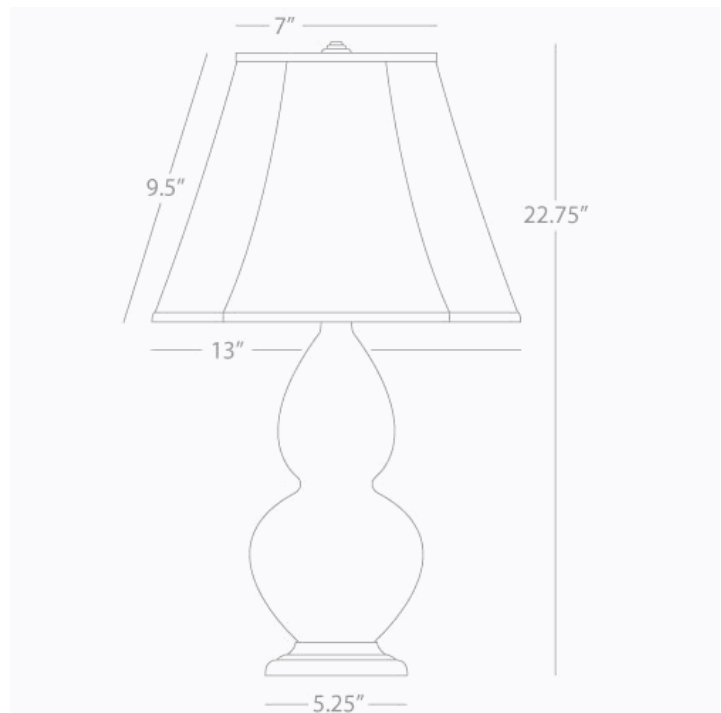

DOUBLE GOURD

1619

Accent Lamp

1-150W Max.

Bulb Type: A

Switch: 3-Way

Schiaparelli Pink Glazed Ceramic

Antique Silver Finished Accents

Ivory Stretched Fabric Shade

See Double Gourd Table for Color / Base / Shade
Options

* *Made In The USA*