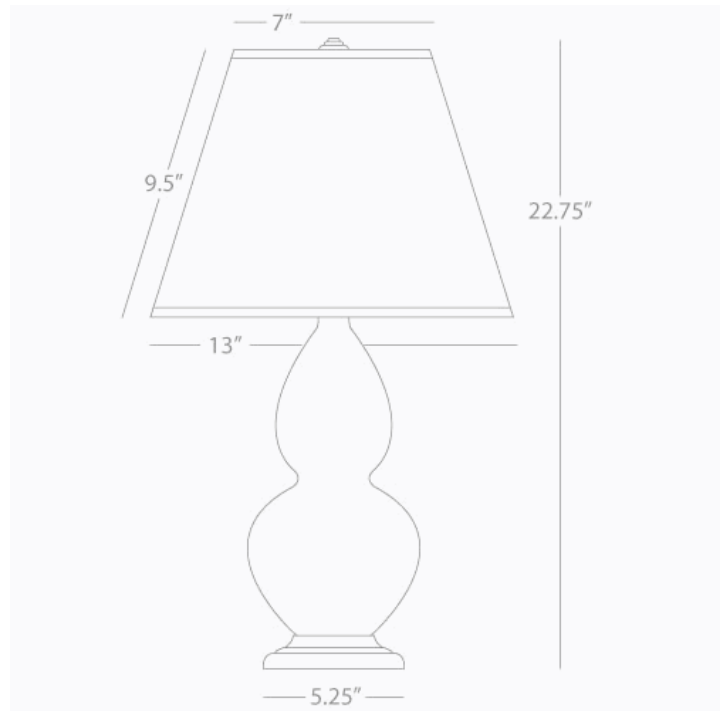

DOUBLE GOURD

1618X

Accent Lamp

1-150W Max.

Bulb Type: A

Switch: 3-Way

Schiaparelli Pink Glazed Ceramic

Deep Patina Bronze Finished Accents

Pearl Dupioni Fabric Shade

See Double Gourd Table for Color / Base / Shade
Options

* Made In The USA