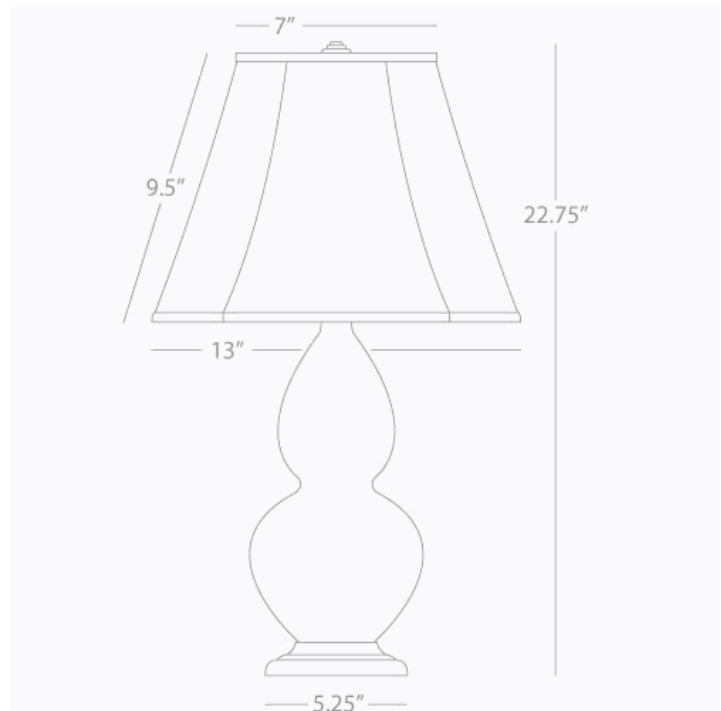

DOUBLE GOURD

1618

Accent Lamp

1-150W Max.

Bulb Type: A

Switch: 3-Way

Schiaparelli Pink Glazed Ceramic

Deep Patina Bronze Finished Accents

Ivory Stretched Fabric Shade

See Double Gourd Table for Color / Base / Shade
Options

*** Made In The USA**