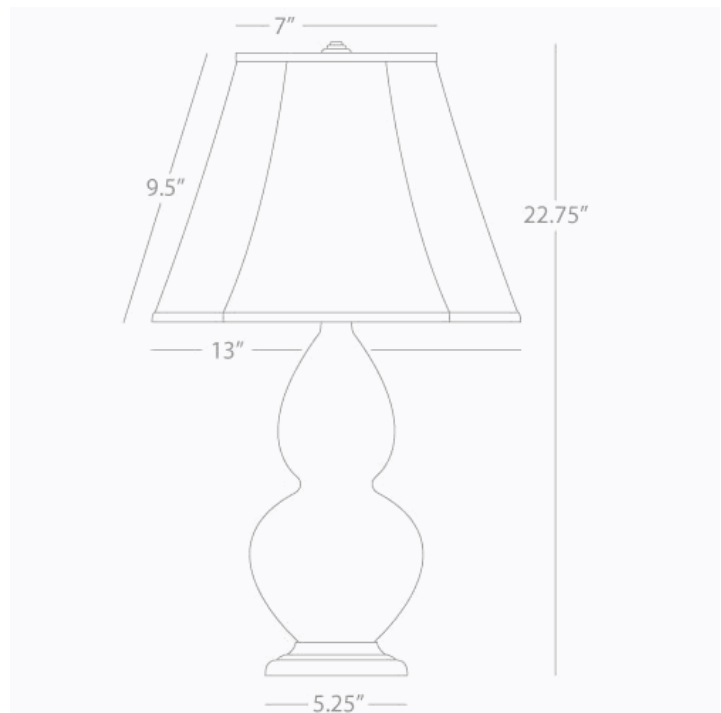

DOUBLE GOURD

1616

Accent Lamp

1-150W Max.

Bulb Type: A

Switch: 3-Way

Butter Glazed Ceramic

Antique Silver Finished Accents

Ivory Stretched Fabric Shade

See Double Gourd Table for Color / Base / Shade  
Options

\* *Made In The USA*