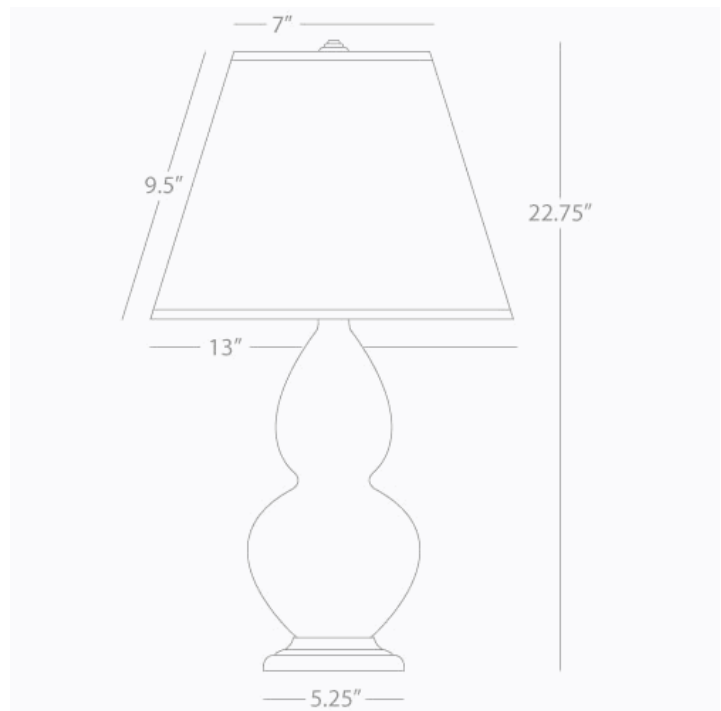

DOUBLE GOURD

1614X

Accent Lamp

1-150W Max.

Bulb Type: A

Switch: 3-Way

Butter Glazed Ceramic

Antique Natural Brass Finished Accents

Pearl Dupioni Fabric Shade

See Double Gourd Table for Color / Base / Shade
Options

* Made In The USA