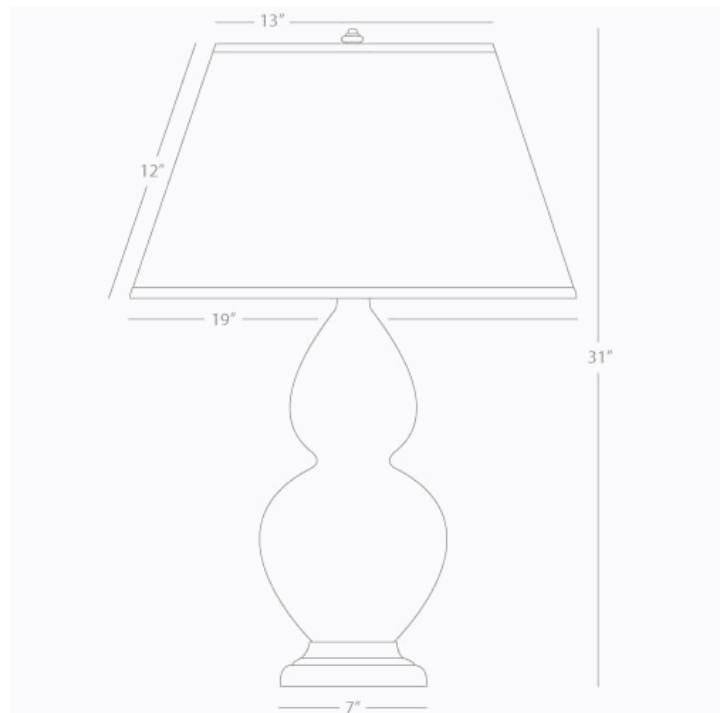

DOUBLE GOURD

1609X

Table Lamp

1-150W Max.

Bulb Type: A

Switch: 3-Way

Schiaparelli Pink Glazed Ceramic

Antique Silver Finished Accents

Pearl Dupioni Fabric Shade

See Double Gourd Table for Color / Base / Shade
Options

* *Made In The USA*