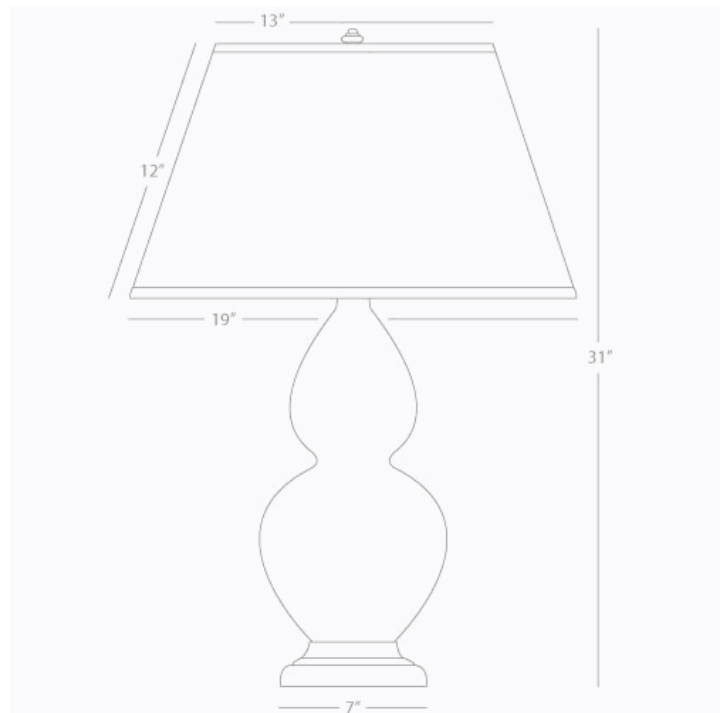

DOUBLE GOURD

1606X

Table Lamp

1-150W Max.

Bulb Type: A

Switch: 3-Way

Butter Glazed Ceramic

Antique Silver Finished Accents

Pearl Dupioni Fabric Shade

**See Double Gourd Table for Color / Base / Shade
Options**

* Made In The USA