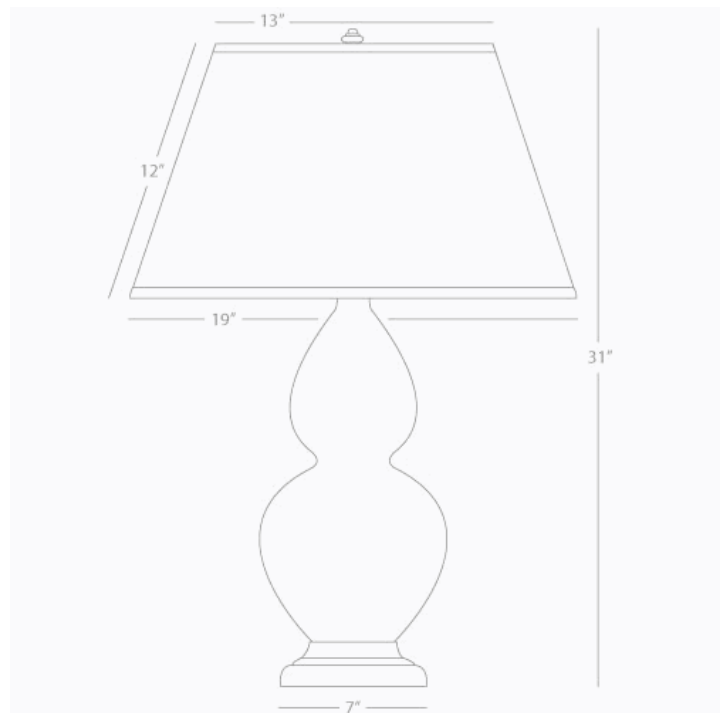

DOUBLE GOURD

1604X

Table Lamp

1-150W Max.

Bulb Type: A

Switch: 3-Way

Butter Glazed Ceramic

Antique Natural Brass Finished Accents

Pearl Dupioni Fabric Shade

See Double Gourd Table for Color / Base / Shade
Options

* Made In The USA