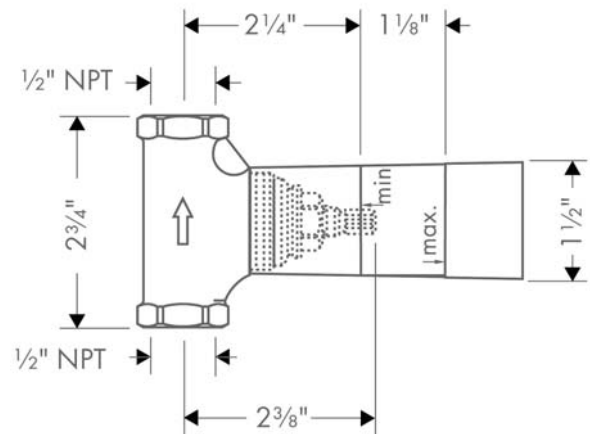

### Features

- Flow: 10.5 GPM (40.0 L/Min)

## Item details

## Scale drawing

**Rough, Volume Control, 1/2"**  
Finishes : n.a. Part no. : 15974181

## Exploded drawing

Year of production: >07/18

**Rough, Volume Control, 1/2"**  
Finishes : n.a. Part no. : 15974181