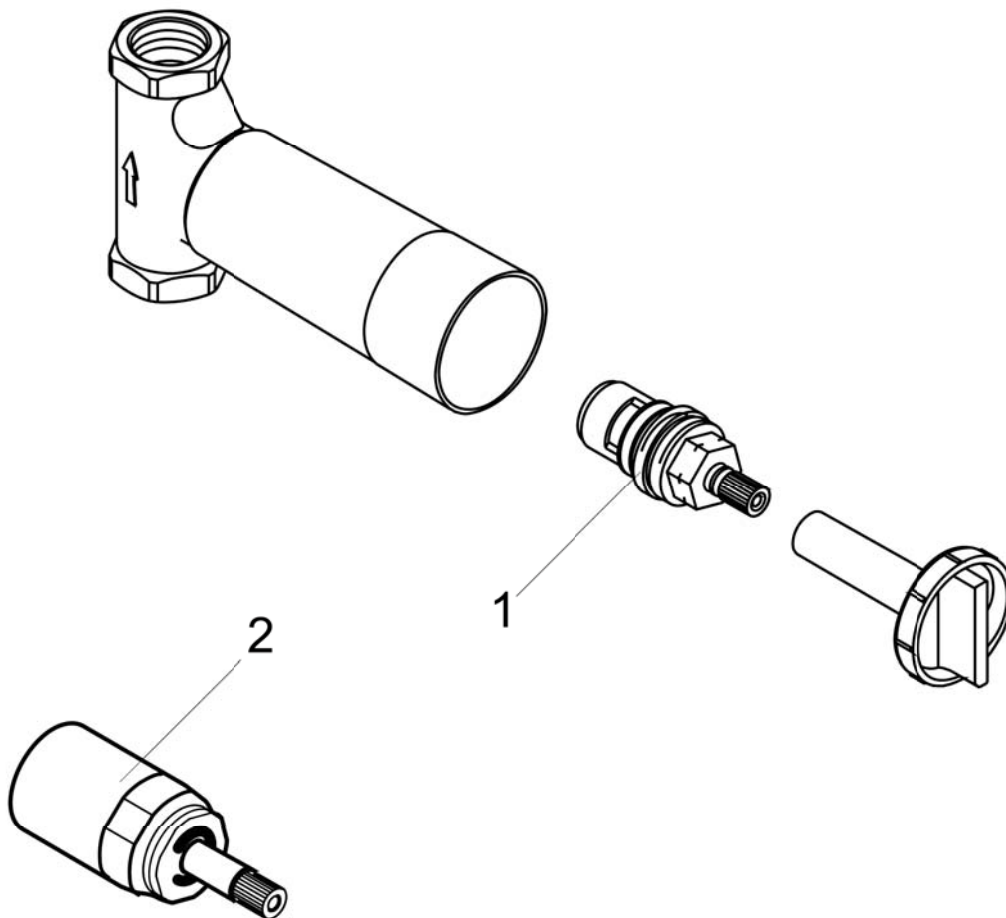

## Scale drawing

**Rough, Volume Control, 1/2"**  
Finishes : n.a. Part no. : 15974181

## Exploded drawing

Year of production: >07/18

**Rough, Volume Control, 1/2"**  
Finishes : n.a. Part no. : 15974181

## Spare parts list

Year of production: >07/18

Pos.	Description	Part no.	Price	PU
1	shut off unit right closing	94009000	-	1
2	extension 25 mm	96370000	-	1