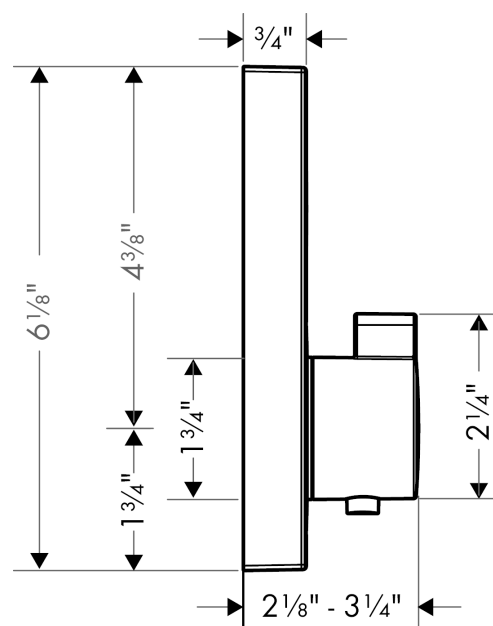

##### Features

- Select push-button on/off control for 1 outlet
- Flow: 7.00 GPM (26.5 L/Min)
- Thermostatic cartridge, Start/stop cartridge
- Anti-scald 100° safety stop
- Optimized for water-efficient shower products

#### Scale drawing