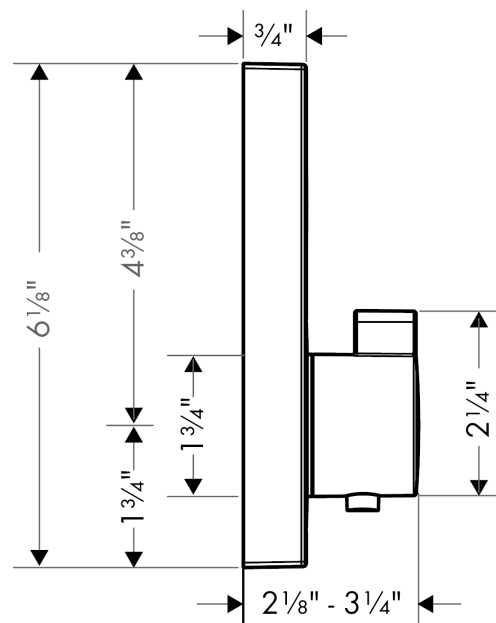

ShowerSelect
Thermostatic Trim for 1 Function, Square
 Finishes : **chrome** Part no. : **15762001**

Description

Features

- Select push-button on/off control for 1 outlet
- Flow: 7.00 GPM (26.5 L/Min)
- Thermostatic cartridge, Start/stop cartridge
- Anti-scald 100° safety stop
- Optimized for water-efficient shower products

Item details

List Price

Technology

Compliance

Product image

Scale drawing

ShowerSelect
Thermostatic Trim for 1 Function, Square
Finishes : **chrome** Part no. : **15762001**

Exploded drawing

Year of production: >12/14

ShowerSelect
Thermostatic Trim for 1 Function, Square
 Finishes : **chrome** Part no. : **15762001**

Spare parts list

Year of production: >12/14

Pos.	Description	Part no.	Price	PU
1	non return valve	97980000	-	1
2	noise reduction	94073000	-	1
3	O-ring 16x2	98133000	-	1
4	set of screws	96525000	-	1
5	shut off unit	95758000	-	1
6	nut	98368000	-	1
7	Select-adapter	92219000	-	1
8	set of symbols	92218000	-	1
9	thermostat cartridge	98282001	-	1
10	O-ring 20x1,5	98197000	-	1
11	O-ring 25x1,5	98146000	-	1
12	O-ring 25x2,5	92146000	-	1
13	nut	98913000	-	1
14	sleeve	92216000	-	1
15	handle fixing set	95843000	-	1
16	holder for escutcheon	98793000	-	1
17	set of fixing screws	96454000	-	1
18	O-ring 44x4	98471000	-	1
19	handle for thermostat	92215001	-	1
20	escutcheon 155 / 155 mm	92234001	-	1
21	fit-up aid	92540000	-	1
22	non return valve (pressure-resistant up to 2 MPa)	92594000	-	1
23	extension 25 mm	13595000	-	1
24	extension 22 mm	13593000	-	1
a	compensation set 1°	95521000	-	1
b	set of fixing screws	97747000	-	1
c	shut off unit (special)	92361000	-	1
d	brake disc	92498000	-	1
e	nut and flange	92696000	-	1
f	symbol head shower Rain large	93571880	-	1
g	symbol head shower Rain small	93572880	-	1
h	symbol handshower	93573880	-	1
i	symbol Flood jet	93574880	-	1
j	symbol Whirl	93575880	-	1
k	symbol Mono	93576880	-	1
l	symbol tub	93577880	-	1
m	symbol body shower	93578880	-	1
n	symbol ON/OFF	93579880	-	1