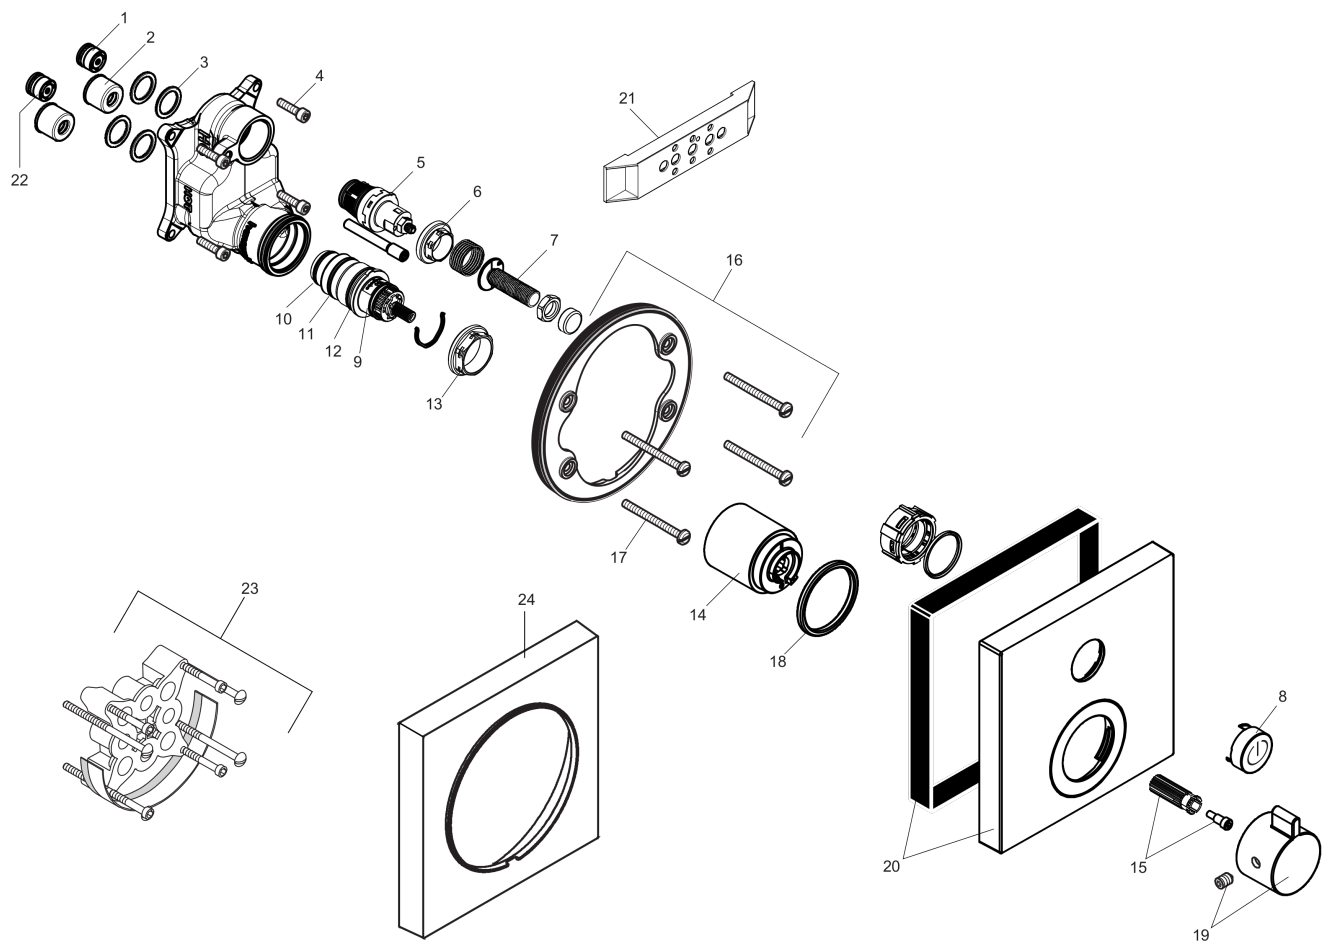

ShowerSelect
Thermostatic Trim for 1 Function, Square
 Finishes : **chrome** Part no. : **15762001**

Description

Features

- Select push-button on/off control for 1 outlet
- Flow: 7.00 GPM (26.5 L/Min)
- Thermostatic cartridge, Start/stop cartridge
- Anti-scald 100° safety stop
- Optimized for water-efficient shower products

Item details

List Price

Technology

Compliance

Product image

Scale drawing

ShowerSelect
Thermostatic Trim for 1 Function, Square
Finishes : **chrome** Part no. : **15762001**

Exploded drawing

Year of production: >12/14

ShowerSelect
Thermostatic Trim for 1 Function, Square
 Finishes : **chrome** Part no. : **15762001**

Spare parts list

Year of production: >12/14

Pos.	Description	Part no.	Price	PU
1	non return valve	97980000	-	1
2	noise reduction	94073000	-	1
3	O-ring 16x2	98133000	-	1
4	set of screws	96525000	-	1
5	shut off unit	95758000	-	1
6	nut	98368000	-	1
7	Select-adapter	92219000	-	1
8	set of symbols	92218000	-	1
9	thermostat cartridge	98282001	-	1
10	O-ring 20x1,5	98197000	-	1
11	O-ring 25x1,5	98146000	-	1
12	O-ring 25x2,5	92146000	-	1
13	nut	98913000	-	1
14	sleeve	92216000	-	1
15	handle fixing set	95843000	-	1
16	holder for escutcheon	98793000	-	1
17	set of fixing screws	96454000	-	1
18	O-ring 44x4	98471000	-	1
19	handle for thermostat	92215001	-	1
20	escutcheon 155 / 155 mm	92234001	-	1
21	fit-up aid	92540000	-	1
22	non return valve (pressure-resistant up to 2 MPa)	92594000	-	1
23	extension 25 mm	13595000	-	1
24	extension 22 mm	13593000	-	1
a	compensation set 1°	95521000	-	1
b	set of fixing screws	97747000	-	1
c	shut off unit (special)	92361000	-	1
d	brake disc	92498000	-	1
e	nut and flange	92696000	-	1
f	symbol head shower Rain large	93571880	-	1
g	symbol head shower Rain small	93572880	-	1
h	symbol handshower	93573880	-	1
i	symbol Flood jet	93574880	-	1
j	symbol Whirl	93575880	-	1
k	symbol Mono	93576880	-	1
l	symbol tub	93577880	-	1
m	symbol body shower	93578880	-	1
n	symbol ON/OFF	93579880	-	1