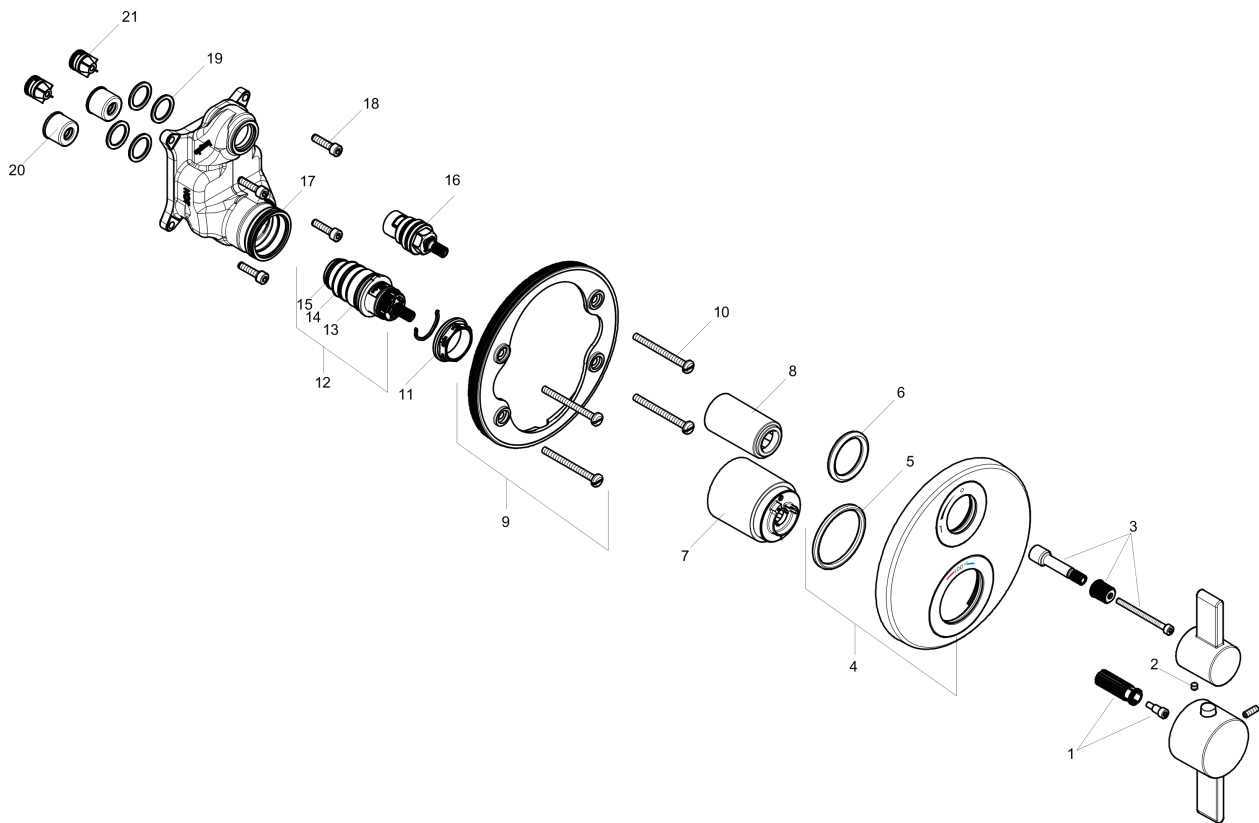

Ecostat S

Thermostatic Trim with Volume Control

Finishes : **brushed nickel** Part no. : **15757821**

Description

Features

- Volume control for 1 outlet
- Flow: 6.0 GPM (22.7 L/Min)
- Thermostatic cartridge, Ceramic cartridge
- Anti-scald 100° safety stop
- Optimized for water-efficient shower products

Item details

List Price

Compliance

Product image

Scale drawing

Ecostat S

Thermostatic Trim with Volume Control

Finishes : **brushed nickel** Part no. : **15757821**

Exploded drawing

Year of production: >07/18

Ecostat S

Thermostatic Trim with Volume Control

Finishes : **brushed nickel** Part no. : **15757821**

Spare parts list

Year of production: >07/18

Pos.	Description	Part no.	Price	PU
1	handle fixing set	95843000	-	1
2	hollow set screw M4x5	92846000	-	1
3	adapter for handle	95252000	-	1
4	escutcheon Ø 150 mm	92282821	-	1
5	O-ring 44x4	98471000	-	1
6	O-ring 30x5	98153000	-	1
7	sleeve	92216820	-	1
8	sleeve	96446820	-	1
9	holder for escutcheon	98793000	-	1
10	set of fixing screws	96454000	-	1
11	nut	98913000	-	1
12	thermostat cartridge	98282000	-	1
13	O-ring 25x2,5	92146000	-	1
14	O-ring 25x1,5	98146000	-	1
15	O-ring 20x1,5	98197000	-	1
16	shut off unit right closing	94009000	-	1
17	O-ring 36x2	98156000	-	1
18	set of screws	96525000	-	1
19	O-ring 16x2	98133000	-	1
20	noise reduction	94073000	-	1
21	set of non return valves DW 15	97350000	-	1
a	compensation set 1°	95521000	-	1
b	extension 25 mm	13595000	-	1
c	set of fixing screws	97747000	-	1
d	extension 22 mm (Ø 150 mm)	13597820	-	1