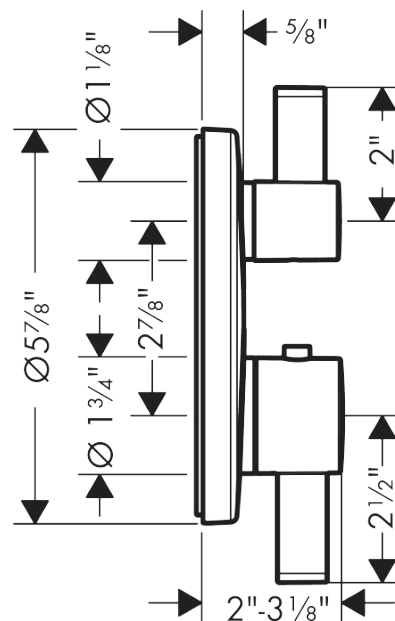

Ecostat S

Thermostatic Trim with Volume Control

Finishes : **brushed nickel** Part no. : **15757821**

Description

Features

- Volume control for 1 outlet
- Flow: 6.0 GPM (22.7 L/Min)
- Thermostatic cartridge, Ceramic cartridge
- Anti-scald 100° safety stop
- Optimized for water-efficient shower products

Item details

List Price

Compliance

Product image

Scale drawing

Ecostat S

Thermostatic Trim with Volume Control

Finishes : **brushed nickel** Part no. : **15757821**

Exploded drawing

Year of production: >07/18

Ecostat S

Thermostatic Trim with Volume Control

Finishes : **brushed nickel** Part no. : **15757821**

Spare parts list

Year of production: >07/18

Pos.	Description	Part no.	Price	PU
1	handle fixing set	95843000	-	1
2	hollow set screw M4x5	92846000	-	1
3	adapter for handle	95252000	-	1
4	escutcheon Ø 150 mm	92282821	-	1
5	O-ring 44x4	98471000	-	1
6	O-ring 30x5	98153000	-	1
7	sleeve	92216820	-	1
8	sleeve	96446820	-	1
9	holder for escutcheon	98793000	-	1
10	set of fixing screws	96454000	-	1
11	nut	98913000	-	1
12	thermostat cartridge	98282000	-	1
13	O-ring 25x2,5	92146000	-	1
14	O-ring 25x1,5	98146000	-	1
15	O-ring 20x1,5	98197000	-	1
16	shut off unit right closing	94009000	-	1
17	O-ring 36x2	98156000	-	1
18	set of screws	96525000	-	1
19	O-ring 16x2	98133000	-	1
20	noise reduction	94073000	-	1
21	set of non return valves DW 15	97350000	-	1
a	compensation set 1°	95521000	-	1
b	extension 25 mm	13595000	-	1
c	set of fixing screws	97747000	-	1
d	extension 22 mm (Ø 150 mm)	13597820	-	1