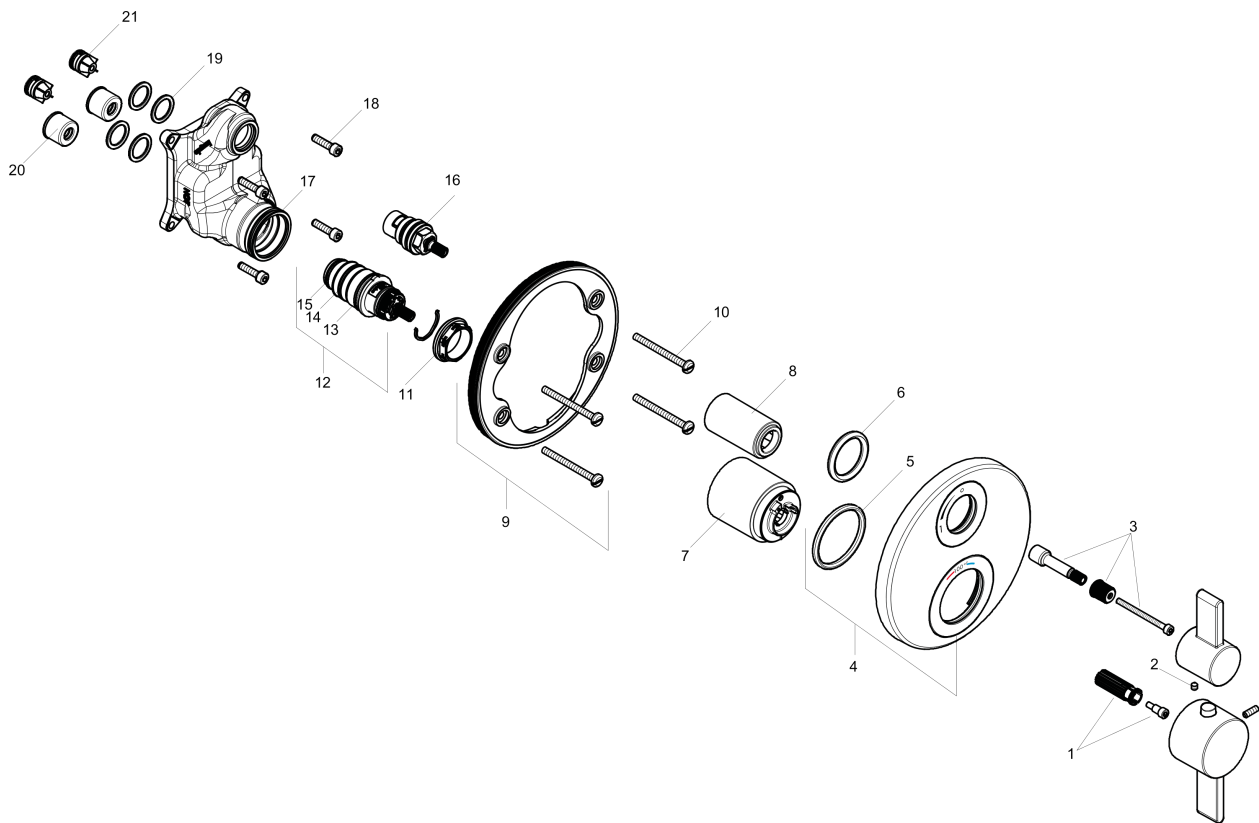

Ecostat S
Thermostatic Trim with Volume Control
 Finishes : **chrome** Part no. : **15757001**

Description

Features

- Volume control for 1 outlet
- Flow: 6.0 GPM (22.7 L/Min)
- Thermostatic cartridge, Ceramic cartridge
- Anti-scald 100° safety stop
- Optimized for water-efficient shower products

Item details

List Price

Compliance

Product image

Scale drawing

Ecostat S
Thermostatic Trim with Volume Control
Finishes : **chrome** Part no. : **15757001**

Exploded drawing

Year of production: >07/18

Ecostat S

Thermostatic Trim with Volume Control

Finishes : **chrome** Part no. : **15757001**

Spare parts list

Year of production: >07/18

Pos.	Description	Part no.	Price	PU
1	handle fixing set	95843000	-	1
2	hollow set screw M4x5	92846000	-	1
3	adapter for handle	95252000	-	1
4	escutcheon Ø 150 mm	92282001	-	1
5	O-ring 44x4	98471000	-	1
6	O-ring 30x5	98153000	-	1
7	sleeve	92216000	-	1
8	sleeve	96446000	-	1
9	holder for escutcheon	98793000	-	1
10	set of fixing screws	96454000	-	1
11	nut	98913000	-	1
12	thermostat cartridge	98282000	-	1
13	O-ring 25x2,5	92146000	-	1
14	O-ring 25x1,5	98146000	-	1
15	O-ring 20x1,5	98197000	-	1
16	shut off unit right closing	94009000	-	1
17	O-ring 36x2	98156000	-	1
18	set of screws	96525000	-	1
19	O-ring 16x2	98133000	-	1
20	noise reduction	94073000	-	1
21	set of non return valves DW 15	97350000	-	1
a	compensation set 1°	95521000	-	1
b	extension 25 mm	13595000	-	1
c	set of fixing screws	97747000	-	1
d	extension 22 mm (Ø 150 mm)	13597000	-	1