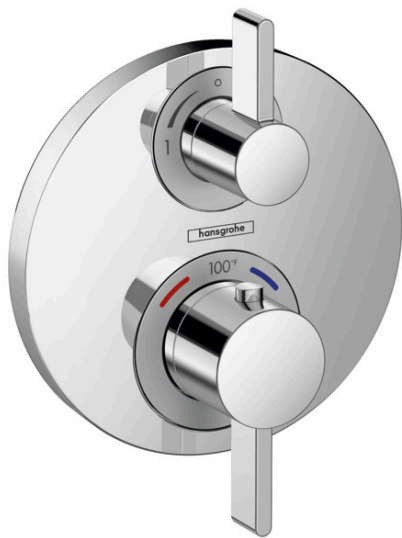

Ecostat S
Thermostatic Trim with Volume Control
 Finishes : **chrome** Part no. : **15757001**

Description

Features

- Volume control for 1 outlet
- Flow: 6.0 GPM (22.7 L/Min)
- Thermostatic cartridge, Ceramic cartridge
- Anti-scald 100° safety stop
- Optimized for water-efficient shower products

Item details

List Price

Compliance

Product image

Scale drawing

Ecostat S
Thermostatic Trim with Volume Control
Finishes : **chrome** Part no. : **15757001**

Exploded drawing

Year of production: >07/18

Ecostat S

Thermostatic Trim with Volume Control

Finishes : **chrome** Part no. : **15757001**

Spare parts list

Year of production: >07/18

Pos.	Description	Part no.	Price	PU
1	handle fixing set	95843000	-	1
2	hollow set screw M4x5	92846000	-	1
3	adapter for handle	95252000	-	1
4	escutcheon Ø 150 mm	92282001	-	1
5	O-ring 44x4	98471000	-	1
6	O-ring 30x5	98153000	-	1
7	sleeve	92216000	-	1
8	sleeve	96446000	-	1
9	holder for escutcheon	98793000	-	1
10	set of fixing screws	96454000	-	1
11	nut	98913000	-	1
12	thermostat cartridge	98282000	-	1
13	O-ring 25x2,5	92146000	-	1
14	O-ring 25x1,5	98146000	-	1
15	O-ring 20x1,5	98197000	-	1
16	shut off unit right closing	94009000	-	1
17	O-ring 36x2	98156000	-	1
18	set of screws	96525000	-	1
19	O-ring 16x2	98133000	-	1
20	noise reduction	94073000	-	1
21	set of non return valves DW 15	97350000	-	1
a	compensation set 1°	95521000	-	1
b	extension 25 mm	13595000	-	1
c	set of fixing screws	97747000	-	1
d	extension 22 mm (Ø 150 mm)	13597000	-	1