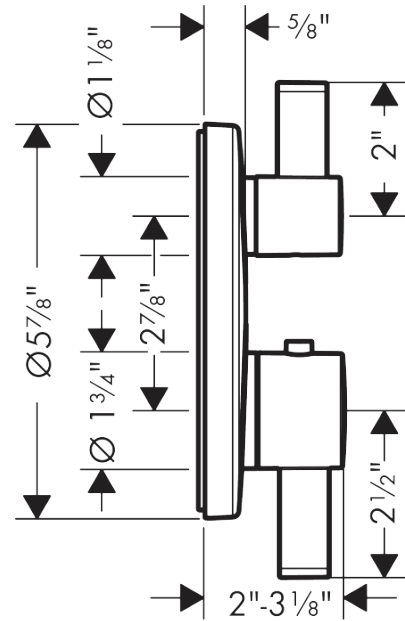

Ecostat S
Thermostatic Trim with Volume Control
 Finishes : **chrome** Part no. : **15757001**

Description

Features

- Volume control for 1 outlet
- Flow: 6.0 GPM (22.7 L/Min)
- Thermostatic cartridge, Ceramic cartridge
- Anti-scald 100° safety stop
- Optimized for water-efficient shower products

Item details

List Price

Compliance

Product image

Scale drawing

Ecostat S
Thermostatic Trim with Volume Control
Finishes : **chrome** Part no. : **15757001**

Exploded drawing

Year of production: >07/18

Ecostat S

Thermostatic Trim with Volume Control

Finishes : **chrome** Part no. : **15757001**

Spare parts list

Year of production: >07/18

Pos.	Description	Part no.	Price	PU
1	handle fixing set	95843000	-	1
2	hollow set screw M4x5	92846000	-	1
3	adapter for handle	95252000	-	1
4	escutcheon Ø 150 mm	92282001	-	1
5	O-ring 44x4	98471000	-	1
6	O-ring 30x5	98153000	-	1
7	sleeve	92216000	-	1
8	sleeve	96446000	-	1
9	holder for escutcheon	98793000	-	1
10	set of fixing screws	96454000	-	1
11	nut	98913000	-	1
12	thermostat cartridge	98282000	-	1
13	O-ring 25x2,5	92146000	-	1
14	O-ring 25x1,5	98146000	-	1
15	O-ring 20x1,5	98197000	-	1
16	shut off unit right closing	94009000	-	1
17	O-ring 36x2	98156000	-	1
18	set of screws	96525000	-	1
19	O-ring 16x2	98133000	-	1
20	noise reduction	94073000	-	1
21	set of non return valves DW 15	97350000	-	1
a	compensation set 1°	95521000	-	1
b	extension 25 mm	13595000	-	1
c	set of fixing screws	97747000	-	1
d	extension 22 mm (Ø 150 mm)	13597000	-	1