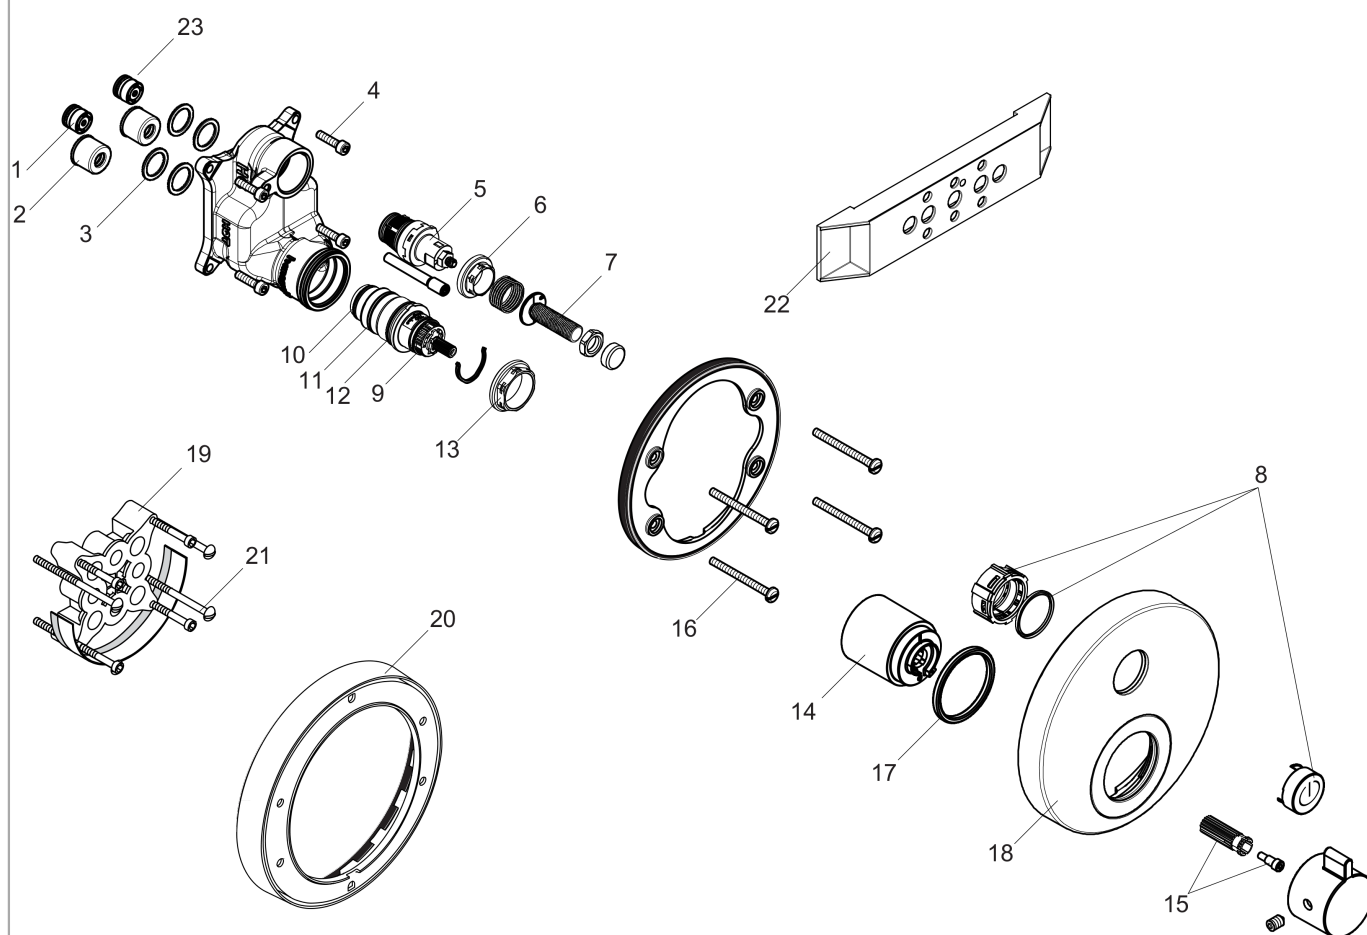

ShowerSelect S
Thermostatic Trim for 1 Function, Round
 Finishes : **chrome** Part no. : **15744001**

Description

Features

- Select push-button on/off control for 1 outlet
- Flow: 7.00 GPM (26.5 L/Min)
- Thermostatic cartridge, Start/stop cartridge
- Anti-scald 100° safety stop
- Optimized for water-efficient shower products

Item details

List Price

Technology

Compliance

Product image

Scale drawing

ShowerSelect S
Thermostatic Trim for 1 Function, Round
Finishes : **chrome** Part no. : **15744001**

Exploded drawing

Year of production: >12/14

ShowerSelect S
Thermostatic Trim for 1 Function, Round
 Finishes : **chrome** Part no. : **15744001**

Spare parts list

Year of production: >12/14

Pos.	Description	Part no.	Price	PU
1	non return valve	97980000	-	1
2	noise reduction	94073000	-	1
3	O-ring 16x2	98133000	-	1
4	set of screws	96525000	-	1
5	shut off unit	95758000	-	1
6	nut	98368000	-	1
7	Select-adapter	92219000	-	1
8	set of symbols	92218000	-	1
9	thermostat cartridge	98282001	-	1
10	O-ring 20x1,5	98197000	-	1
11	O-ring 25x1,5	98146000	-	1
12	O-ring 25x2,5	92146000	-	1
13	nut	98913000	-	1
14	sleeve	92216000	-	1
15	handle fixing set	95843000	-	1
16	set of fixing screws	96454000	-	1
17	O-ring 44x4	98471000	-	1
18	escutcheon Ø 150 mm	92272001	-	1
19	extension 25 mm	13595000	-	1
20	extension 22 mm (Ø 170 mm)	13596000	-	1
21	set of fixing screws	97747000	-	1
22	fit-up aid	92540000	-	1
23	non return valve (pressure-resistant up to 2 MPa)	92594000	-	1
a	handle for thermostat	92215001	-	1
b	holder for escutcheon	98793000	-	1
c	compensation set 1°	95521000	-	1
d	nut and flange	92696000	-	1
e	symbol head shower Rain large	93571880	-	1
f	symbol head shower Rain small	93572880	-	1
g	symbol handshower	93573880	-	1
h	symbol Flood jet	93574880	-	1
i	symbol Whirl	93575880	-	1
j	symbol Mono	93576880	-	1
k	symbol tub	93577880	-	1
l	symbol body shower	93578880	-	1
m	symbol ON/OFF	93579880	-	1