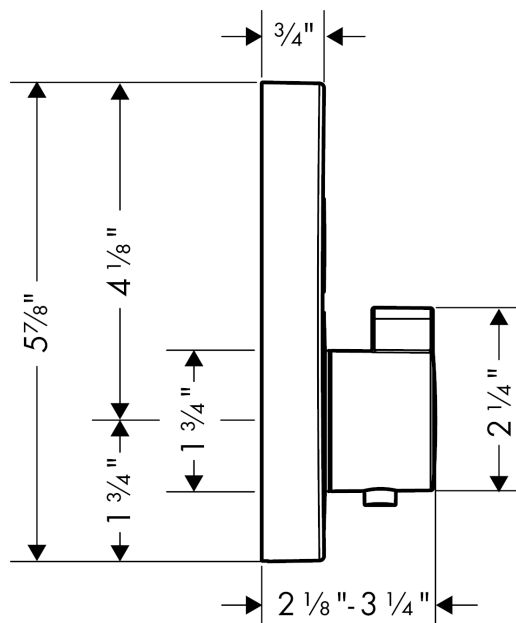

ShowerSelect S
Thermostatic Trim for 1 Function, Round
 Finishes : **chrome** Part no. : **15744001**

Description

Features

- Select push-button on/off control for 1 outlet
- Flow: 7.00 GPM (26.5 L/Min)
- Thermostatic cartridge, Start/stop cartridge
- Anti-scald 100° safety stop
- Optimized for water-efficient shower products

Item details

List Price

Technology

Compliance

Product image

Scale drawing

ShowerSelect S
Thermostatic Trim for 1 Function, Round
Finishes : **chrome** Part no. : **15744001**

Exploded drawing

Year of production: >12/14

ShowerSelect S
Thermostatic Trim for 1 Function, Round
 Finishes : **chrome** Part no. : **15744001**

Spare parts list

Year of production: >12/14

Pos.	Description	Part no.	Price	PU
1	non return valve	97980000	-	1
2	noise reduction	94073000	-	1
3	O-ring 16x2	98133000	-	1
4	set of screws	96525000	-	1
5	shut off unit	95758000	-	1
6	nut	98368000	-	1
7	Select-adapter	92219000	-	1
8	set of symbols	92218000	-	1
9	thermostat cartridge	98282001	-	1
10	O-ring 20x1,5	98197000	-	1
11	O-ring 25x1,5	98146000	-	1
12	O-ring 25x2,5	92146000	-	1
13	nut	98913000	-	1
14	sleeve	92216000	-	1
15	handle fixing set	95843000	-	1
16	set of fixing screws	96454000	-	1
17	O-ring 44x4	98471000	-	1
18	escutcheon Ø 150 mm	92272001	-	1
19	extension 25 mm	13595000	-	1
20	extension 22 mm (Ø 170 mm)	13596000	-	1
21	set of fixing screws	97747000	-	1
22	fit-up aid	92540000	-	1
23	non return valve (pressure-resistant up to 2 MPa)	92594000	-	1
a	handle for thermostat	92215001	-	1
b	holder for escutcheon	98793000	-	1
c	compensation set 1°	95521000	-	1
d	nut and flange	92696000	-	1
e	symbol head shower Rain large	93571880	-	1
f	symbol head shower Rain small	93572880	-	1
g	symbol handshower	93573880	-	1
h	symbol Flood jet	93574880	-	1
i	symbol Whirl	93575880	-	1
j	symbol Mono	93576880	-	1
k	symbol tub	93577880	-	1
l	symbol body shower	93578880	-	1
m	symbol ON/OFF	93579880	-	1