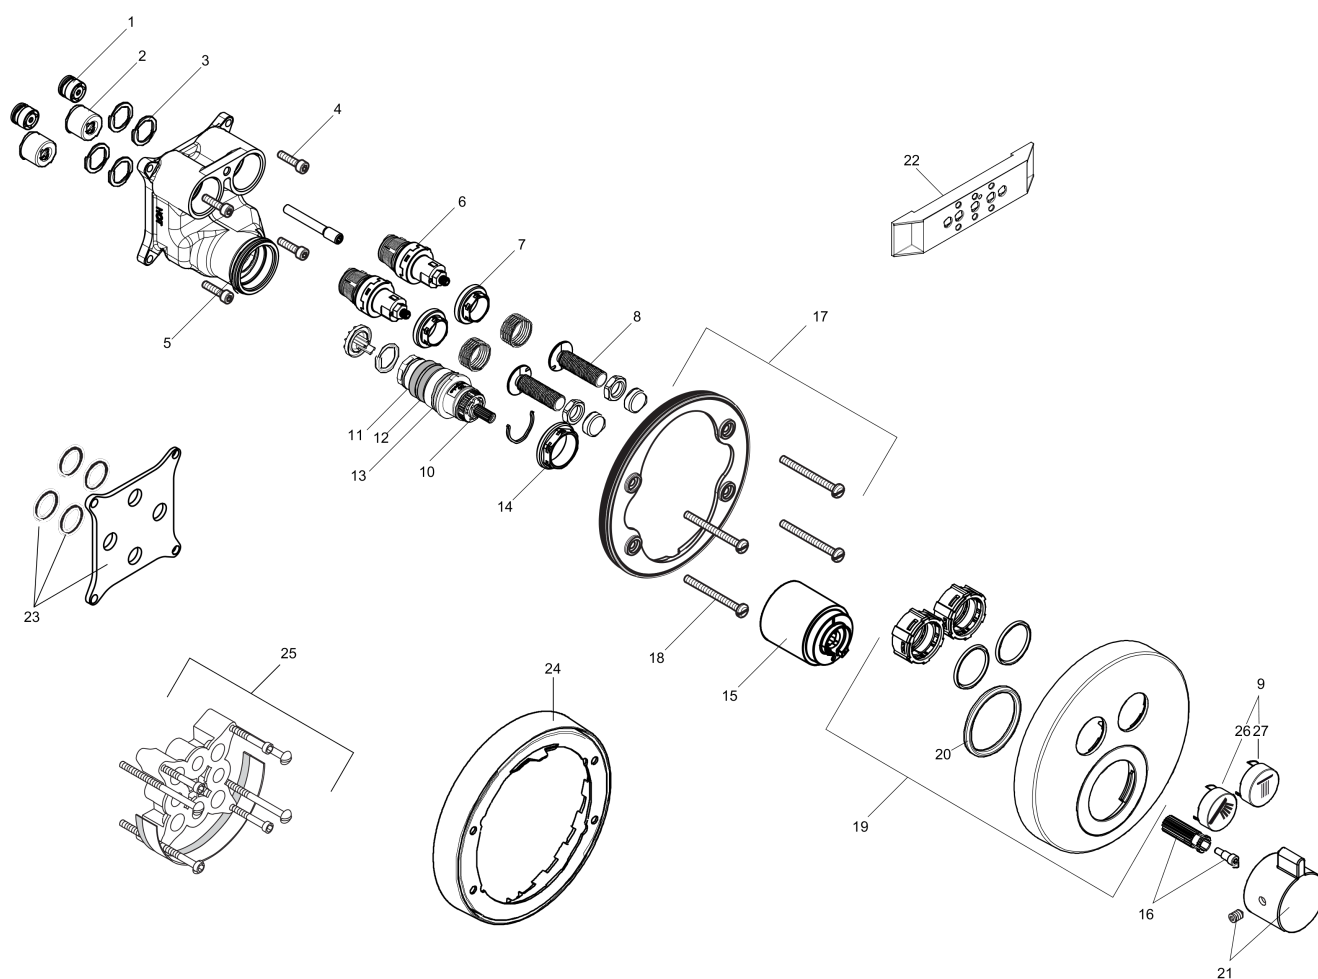

ShowerSelect S
Thermostatic Trim for 2 Functions, Round
 Finishes : **chrome** Part no. : **15743001**

Description

Features

- Outlets may be operated simultaneously
- Select push-button on/off control for 2 outlets
- Flow: 8.0 GPM (30.3 L/Min) / 2.0 GPM (7.6 L/Min)
- Thermostatic cartridge, Start/stop cartridge
- Anti-scald 100° safety stop
- Optimized for water-efficient shower products
- Includes optional accessory to limit total flow to 2.0 GPM @ 80 psi where required

Item details

List Price

Technology

Compliance

Product image

Scale drawing

ShowerSelect S
Thermostatic Trim for 2 Functions, Round
Finishes : **chrome** Part no. : **15743001**

Exploded drawing

Year of production: >12/14

ShowerSelect S
Thermostatic Trim for 2 Functions, Round
 Finishes : **chrome** Part no. : **15743001**

Spare parts list

Year of production: >12/14

Pos.	Description	Part no.	Price	PU
1	non return valve	97980000	-	1
2	noise reduction	94073000	-	1
3	O-ring 16x2	98133000	-	1
4	set of screws	96525000	-	1
5	O-ring 36x2	98156000	-	1
6	shut off unit	95758000	-	1
7	nut	98368000	-	1
8	Select-adapter	92219000	-	1
9	set of symbols	92218000	-	1
10	thermostat cartridge	98282001	-	1
11	O-ring 20x1,5	98197000	-	1
12	O-ring 25x1,5	98146000	-	1
13	O-ring 25x2,5	92146000	-	1
14	nut	98913000	-	1
15	sleeve	92216000	-	1
16	handle fixing set	95843000	-	1
17	holder for escutcheon	98793000	-	1
18	set of fixing screws	96454000	-	1
19	escutcheon Ø 150 mm	92325001	-	1
20	O-ring 44x4	98471000	-	1
21	handle for thermostat	92215001	-	1
22	fit-up aid	92540000	-	1
23	compensation set 1°	95521000	-	1
24	extension 22 mm (Ø 150 mm)	13597000	-	1
25	extension 25 mm	13595000	-	1
a	Grease	90920000	-	1
b	symbol head shower Rain large	93571880	-	1
c	symbol head shower Rain small	93572880	-	1
d	symbol handshower	93573880	-	1
e	symbol Flood jet	93574880	-	1
f	symbol Whirl	93575880	-	1
g	symbol Mono	93576880	-	1
h	symbol tub	93577880	-	1
i	symbol body shower	93578880	-	1
j	symbol ON/OFF	93579880	-	1