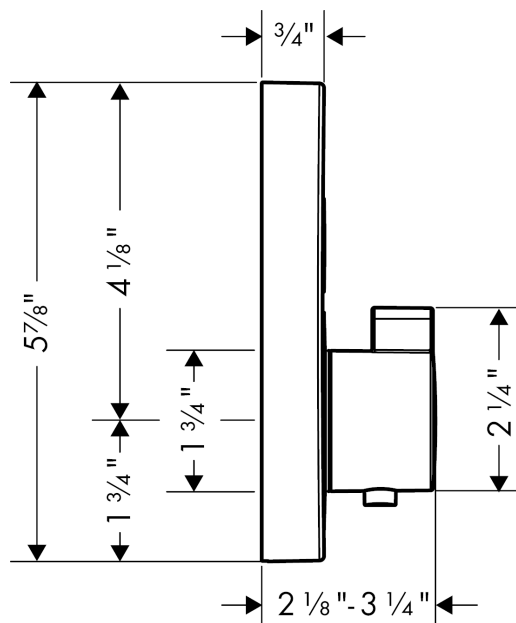

ShowerSelect S
Thermostatic Trim for 2 Functions, Round
 Finishes : **chrome** Part no. : **15743001**

Description

Features

- Outlets may be operated simultaneously
- Select push-button on/off control for 2 outlets
- Flow: 8.0 GPM (30.3 L/Min) / 2.0 GPM (7.6 L/Min)
- Thermostatic cartridge, Start/stop cartridge
- Anti-scald 100° safety stop
- Optimized for water-efficient shower products
- Includes optional accessory to limit total flow to 2.0 GPM @ 80 psi where required

Item details

List Price

Technology

Compliance

Product image

Scale drawing

ShowerSelect S
Thermostatic Trim for 2 Functions, Round
Finishes : **chrome** Part no. : **15743001**

Exploded drawing

Year of production: >12/14

ShowerSelect S
Thermostatic Trim for 2 Functions, Round
 Finishes : **chrome** Part no. : **15743001**

Spare parts list

Year of production: >12/14

Pos.	Description	Part no.	Price	PU
1	non return valve	97980000	-	1
2	noise reduction	94073000	-	1
3	O-ring 16x2	98133000	-	1
4	set of screws	96525000	-	1
5	O-ring 36x2	98156000	-	1
6	shut off unit	95758000	-	1
7	nut	98368000	-	1
8	Select-adapter	92219000	-	1
9	set of symbols	92218000	-	1
10	thermostat cartridge	98282001	-	1
11	O-ring 20x1,5	98197000	-	1
12	O-ring 25x1,5	98146000	-	1
13	O-ring 25x2,5	92146000	-	1
14	nut	98913000	-	1
15	sleeve	92216000	-	1
16	handle fixing set	95843000	-	1
17	holder for escutcheon	98793000	-	1
18	set of fixing screws	96454000	-	1
19	escutcheon Ø 150 mm	92325001	-	1
20	O-ring 44x4	98471000	-	1
21	handle for thermostat	92215001	-	1
22	fit-up aid	92540000	-	1
23	compensation set 1°	95521000	-	1
24	extension 22 mm (Ø 150 mm)	13597000	-	1
25	extension 25 mm	13595000	-	1
a	Grease	90920000	-	1
b	symbol head shower Rain large	93571880	-	1
c	symbol head shower Rain small	93572880	-	1
d	symbol handshower	93573880	-	1
e	symbol Flood jet	93574880	-	1
f	symbol Whirl	93575880	-	1
g	symbol Mono	93576880	-	1
h	symbol tub	93577880	-	1
i	symbol body shower	93578880	-	1
j	symbol ON/OFF	93579880	-	1