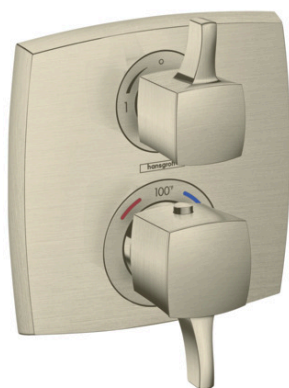

Metropol Classic
Thermostatic Trim with Volume Control, Square
 Finishes : **brushed nickel** Part no. : **15727821**

Description

Features

- Volume control for 1 outlet
- Flow: 6.0 GPM (22.7 L/Min)
- Thermostatic cartridge, Ceramic cartridge
- Anti-scald 100° safety stop
- Optimized for water-efficient shower products

Item details

List Price

Compliance

Product image

Scale drawing

Metropol Classic
Thermostatic Trim with Volume Control, Square
Finishes : **brushed nickel** Part no. : **15727821**

Exploded drawing

Year of production: >01/19

Metropol Classic
Thermostatic Trim with Volume Control, Square
 Finishes : **brushed nickel** Part no. : **15727821**

Spare parts list

Year of production: >01/19

Pos.	Description	Part no.	Price	PU
1	hollow set screw M4x5	92846000	-	1
2	O-ring 44x4	98471000	-	1
3	O-ring 30x5	98153000	-	1
4	sleeve	92216820	-	1
5	sleeve	96446820	-	1
6	holder for escutcheon	98793000	-	1
7	set of fixing screws	96454000	-	1
8	nut	98913000	-	1
9	thermostat cartridge	98282000	-	1
10	O-ring 25x2,5	92146000	-	1
11	O-ring 25x1,5	98146000	-	1
12	O-ring 20x1,5	98197000	-	1
13	shut off unit right closing	94009000	-	1
14	O-ring 36x2	98156000	-	1
15	set of screws	96525000	-	1
16	O-ring 16x2	98133000	-	1
17	noise reduction	94073000	-	1
18	set of non return valves DW 15	97350000	-	1
19	non return valve (pressure-resistant up to 2 MPa)	92594000	-	1
20	handle fixing set	95843000	-	1
21	adapter for handle	95252000	-	1
a	compensation set 1°	95521000	-	1
b	extension 25 mm	13595000	-	1
c	set of fixing screws	97747000	-	1