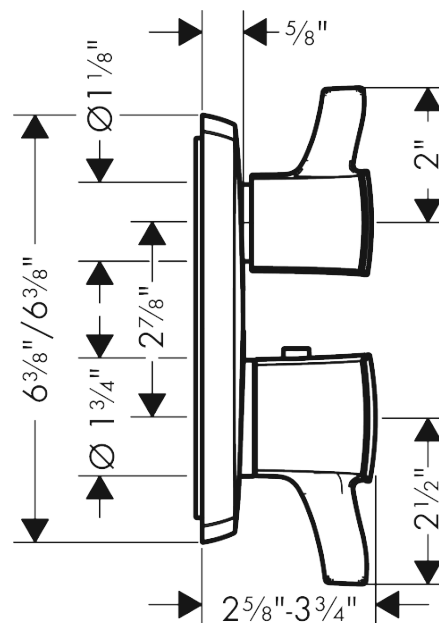

Metropol Classic
Thermostatic Trim with Volume Control, Square
 Finishes : **brushed nickel** Part no. : **15727821**

Description

Features

- Volume control for 1 outlet
- Flow: 6.0 GPM (22.7 L/Min)
- Thermostatic cartridge, Ceramic cartridge
- Anti-scald 100° safety stop
- Optimized for water-efficient shower products

Item details

List Price

Compliance

Product image

Scale drawing

Metropol Classic
Thermostatic Trim with Volume Control, Square
Finishes : **brushed nickel** Part no. : **15727821**

Exploded drawing

Year of production: >01/19

Metropol Classic
Thermostatic Trim with Volume Control, Square
 Finishes : **brushed nickel** Part no. : **15727821**

Spare parts list

Year of production: >01/19

Pos.	Description	Part no.	Price	PU
1	hollow set screw M4x5	92846000	-	1
2	O-ring 44x4	98471000	-	1
3	O-ring 30x5	98153000	-	1
4	sleeve	92216820	-	1
5	sleeve	96446820	-	1
6	holder for escutcheon	98793000	-	1
7	set of fixing screws	96454000	-	1
8	nut	98913000	-	1
9	thermostat cartridge	98282000	-	1
10	O-ring 25x2,5	92146000	-	1
11	O-ring 25x1,5	98146000	-	1
12	O-ring 20x1,5	98197000	-	1
13	shut off unit right closing	94009000	-	1
14	O-ring 36x2	98156000	-	1
15	set of screws	96525000	-	1
16	O-ring 16x2	98133000	-	1
17	noise reduction	94073000	-	1
18	set of non return valves DW 15	97350000	-	1
19	non return valve (pressure-resistant up to 2 MPa)	92594000	-	1
20	handle fixing set	95843000	-	1
21	adapter for handle	95252000	-	1
a	compensation set 1°	95521000	-	1
b	extension 25 mm	13595000	-	1
c	set of fixing screws	97747000	-	1