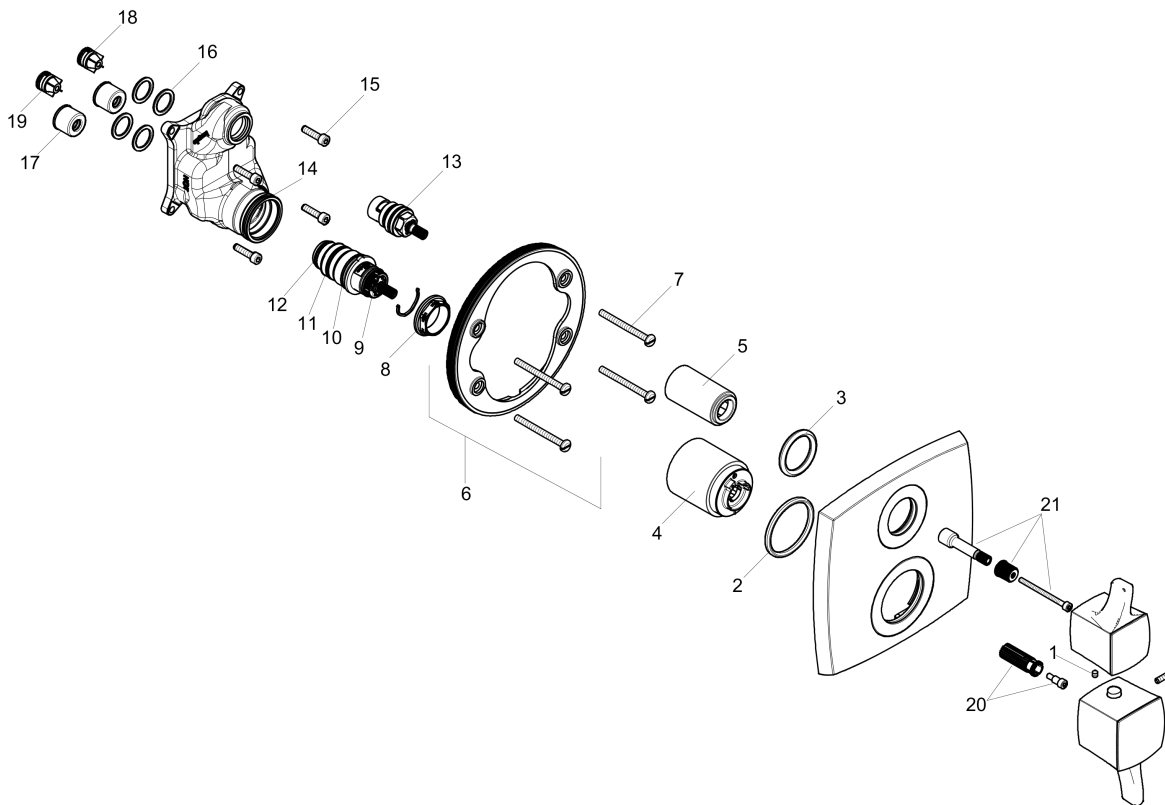

Metropol Classic
Thermostatic Trim with Volume Control, Square
 Finishes : **brushed nickel** Part no. : **15727821**

Description

Features

- Volume control for 1 outlet
- Flow: 6.0 GPM (22.7 L/Min)
- Thermostatic cartridge, Ceramic cartridge
- Anti-scald 100° safety stop
- Optimized for water-efficient shower products

Item details

List Price

Compliance

Product image

Scale drawing

Metropol Classic
Thermostatic Trim with Volume Control, Square
Finishes : **brushed nickel** Part no. : **15727821**

Exploded drawing

Year of production: >01/19

Metropol Classic
Thermostatic Trim with Volume Control, Square
 Finishes : **brushed nickel** Part no. : **15727821**

Spare parts list

Year of production: >01/19

Pos.	Description	Part no.	Price	PU
1	hollow set screw M4x5	92846000	-	1
2	O-ring 44x4	98471000	-	1
3	O-ring 30x5	98153000	-	1
4	sleeve	92216820	-	1
5	sleeve	96446820	-	1
6	holder for escutcheon	98793000	-	1
7	set of fixing screws	96454000	-	1
8	nut	98913000	-	1
9	thermostat cartridge	98282000	-	1
10	O-ring 25x2,5	92146000	-	1
11	O-ring 25x1,5	98146000	-	1
12	O-ring 20x1,5	98197000	-	1
13	shut off unit right closing	94009000	-	1
14	O-ring 36x2	98156000	-	1
15	set of screws	96525000	-	1
16	O-ring 16x2	98133000	-	1
17	noise reduction	94073000	-	1
18	set of non return valves DW 15	97350000	-	1
19	non return valve (pressure-resistant up to 2 MPa)	92594000	-	1
20	handle fixing set	95843000	-	1
21	adapter for handle	95252000	-	1
a	compensation set 1°	95521000	-	1
b	extension 25 mm	13595000	-	1
c	set of fixing screws	97747000	-	1