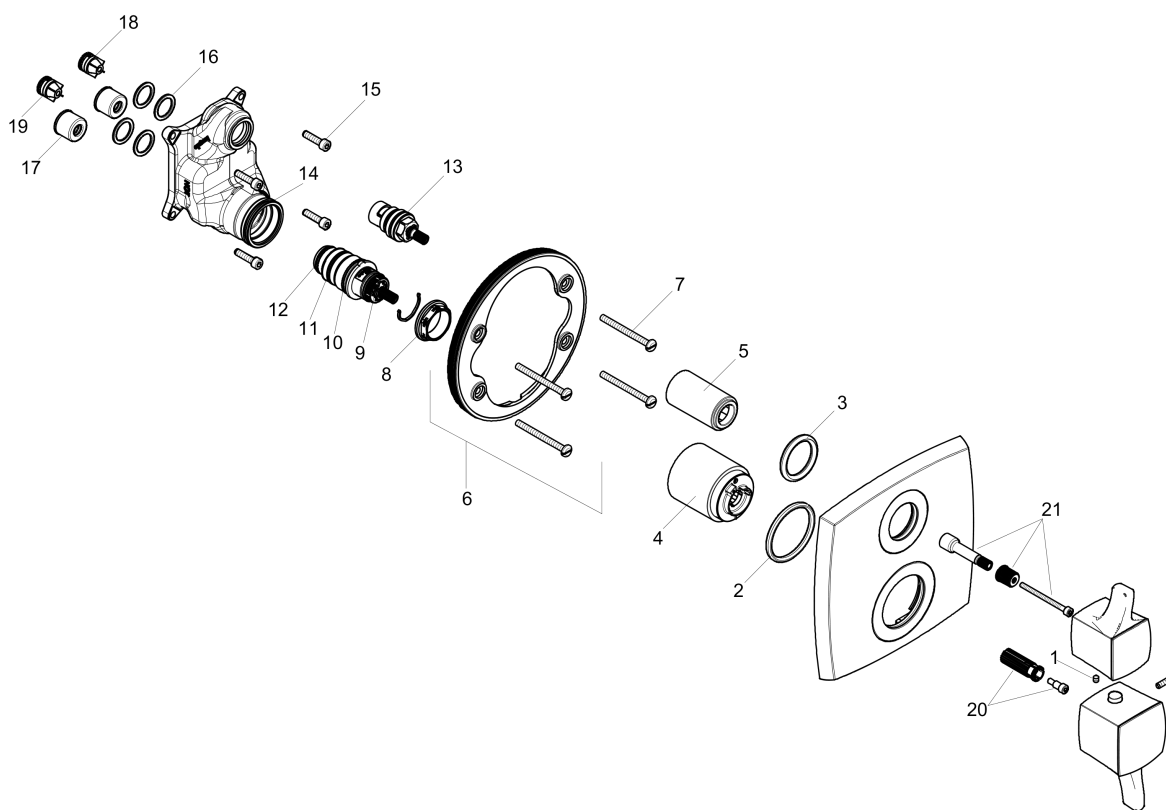

## Product image

## Scale drawing

**Metropol Classic**  
**Thermostatic Trim with Volume Control, Square**  
Finishes : **chrome**    Part no. : **15727001**

## Exploded drawing

Year of production: >02/19

**Metropol Classic**  
**Thermostatic Trim with Volume Control, Square**  
 Finishes : **chrome**    Part no. : **15727001**