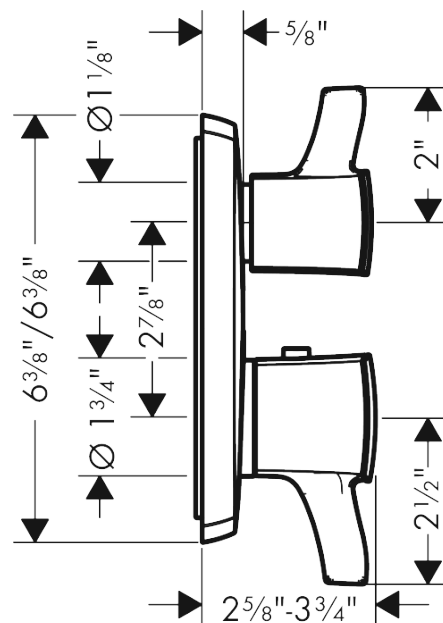

Scale drawing