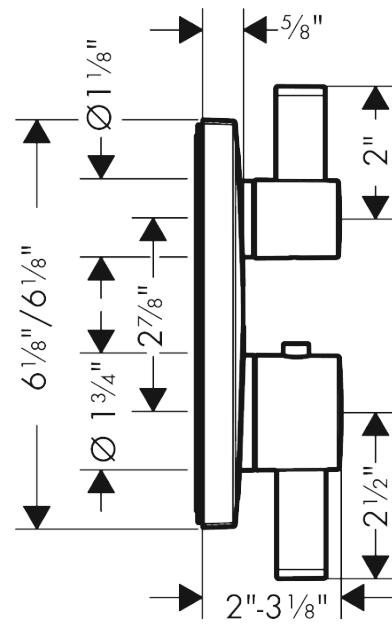

### Features

- Volume control for 1 outlet
- Flow: 6.0 GPM (22.7 L/Min)
- Thermostatic cartridge, Ceramic cartridge
- Anti-scald 100° safety stop
- Optimized for water-efficient shower products

## Item details

List Price

## Scale drawing

**Ecostat Square**  
**Thermostatic Trim with Volume Control**  
Finishes : **brushed nickel**    Part no. : **15712821**

## Exploded drawing

Year of production: >07/18

**Ecostat Square**  
**Thermostatic Trim with Volume Control**  
 Finishes : **brushed nickel** Part no. : **15712821**