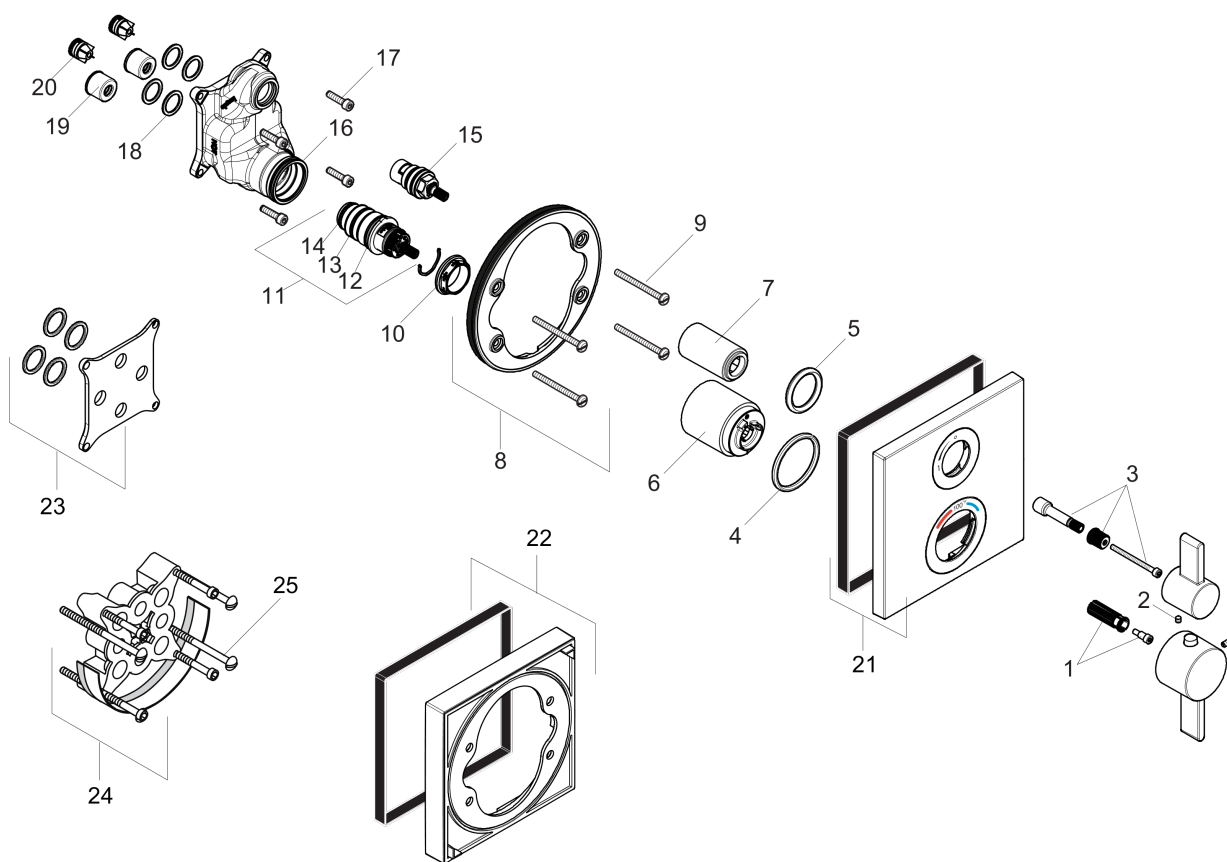

## Scale drawing

**Ecostat Square**  
**Thermostatic Trim with Volume Control**  
Finishes : **brushed nickel**    Part no. : **15712821**

## Exploded drawing

Year of production: >07/18

**Ecostat Square**  
**Thermostatic Trim with Volume Control**  
 Finishes : **brushed nickel** Part no. : **15712821**

## Spare parts list

Year of production: >07/18

Pos.	Description	Part no.	Price	PU
1	handle fixing set	95843000	-	1
2	hollow set screw M4x5	92846000	-	1
3	adapter for handle	95252000	-	1
4	O-ring 44x4	98471000	-	1
5	O-ring 30x5	98153000	-	1
6	sleeve	92216820	-	1
7	sleeve	96446820	-	1
8	holder for escutcheon	98793000	-	1
9	set of fixing screws	96454000	-	1
10	nut	98913000	-	1
11	thermostat cartridge	98282000	-	1
12	O-ring 25x2,5	92146000	-	1
13	O-ring 25x1,5	98146000	-	1
14	O-ring 20x1,5	98197000	-	1
15	shut off unit right closing	94009000	-	1
16	O-ring 36x2	98156000	-	1
17	set of screws	96525000	-	1
18	O-ring 16x2	98133000	-	1
19	noise reduction	94073000	-	1
20	set of non return valves DW 15	97350000	-	1
21	escutcheon 155 / 155 mm	93242821	-	1
22	extension 22 mm	13593820	-	1
23	compensation set 1°	95521000	-	1
24	extension 25 mm	13595000	-	1
25	set of fixing screws	97747000	-	1