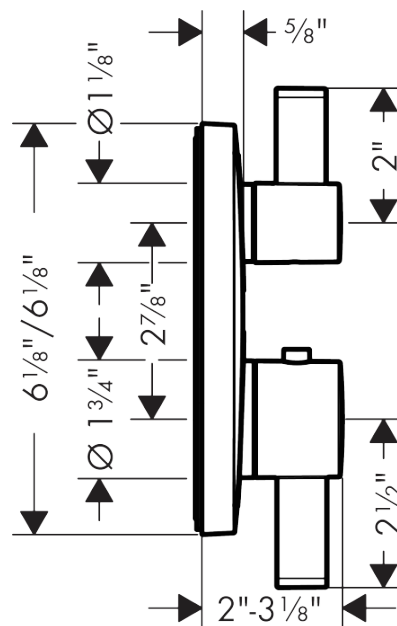

Ecostat E

Thermostatic Trim with Volume Control

Finishes : **brushed nickel** Part no. : **15707821**

Description

Features

- Volume control for 1 outlet
- Flow: 6.0 GPM (22.7 L/Min)
- Thermostatic cartridge, Ceramic cartridge
- Anti-scald 100° safety stop
- Optimized for water-efficient shower products

Item details

List Price

Compliance

Product image

Scale drawing

Ecostat E

Thermostatic Trim with Volume Control

Finishes : **brushed nickel** Part no. : **15707821**

Exploded drawing

Year of production: >07/18

Ecostat E

Thermostatic Trim with Volume Control

Finishes : **brushed nickel** Part no. : **15707821**

Spare parts list

Year of production: >07/18

Pos.	Description	Part no.	Price	PU
1	handle fixing set	95843000	-	1
2	hollow set screw M4x5	92846000	-	1
3	adapter for handle	95252000	-	1
4	O-ring 44x4	98471000	-	1
5	O-ring 30x5	98153000	-	1
6	sleeve	92216820	-	1
7	sleeve	96446820	-	1
8	holder for escutcheon	98793000	-	1
9	set of fixing screws	96454000	-	1
10	nut	98913000	-	1
11	thermostat cartridge	98282000	-	1
12	O-ring 25x2,5	92146000	-	1
13	O-ring 25x1,5	98146000	-	1
14	O-ring 20x1,5	98197000	-	1
15	shut off unit right closing	94009000	-	1
16	O-ring 36x2	98156000	-	1
17	set of screws	96525000	-	1
18	O-ring 16x2	98133000	-	1
19	noise reduction	94073000	-	1
20	set of non return valves DW 15	97350000	-	1
21	escutcheon 155 / 155 mm	92278001	-	1
22	extension 22 mm	15597820	-	1
23	compensation set 1°	95521000	-	1
24	extension 25 mm	13595000	-	1
25	set of fixing screws	97747000	-	1