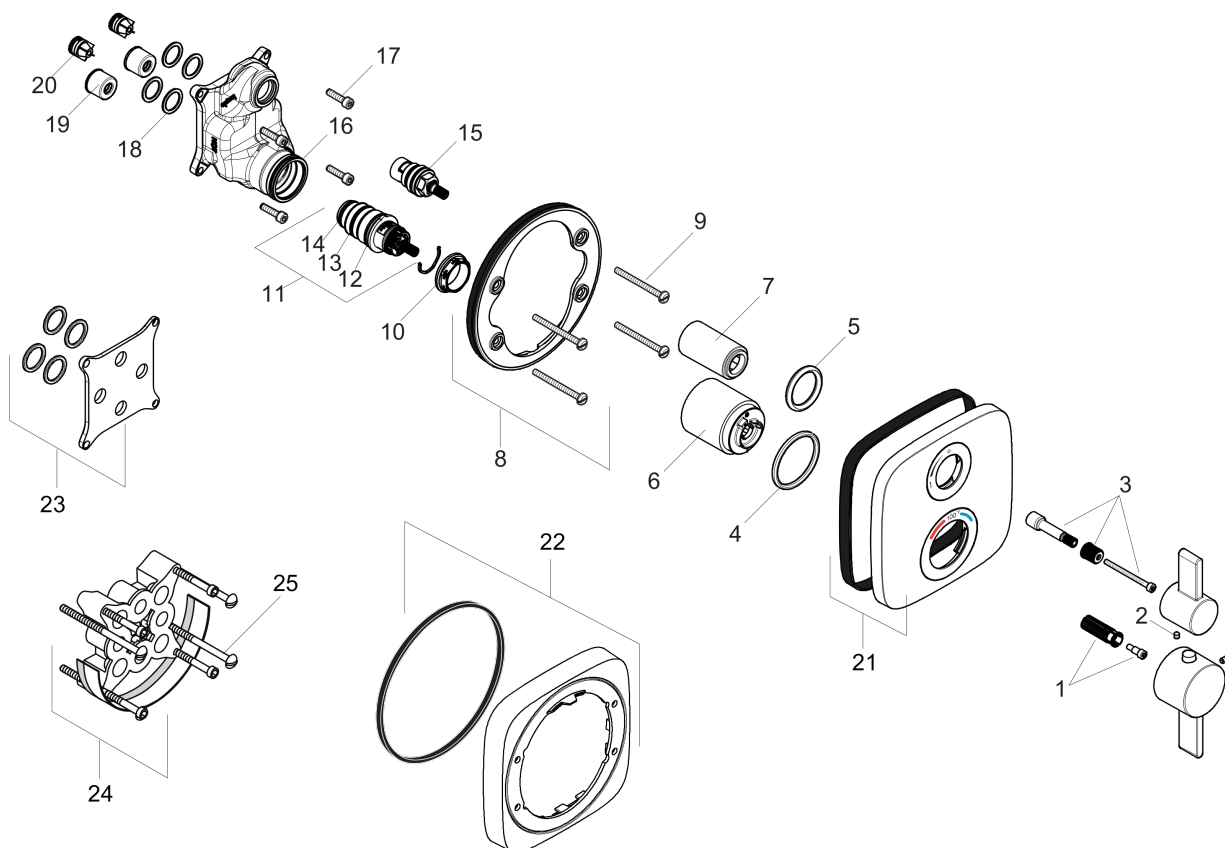

Ecostat E

Thermostatic Trim with Volume Control

Finishes : **brushed nickel** Part no. : **15707821**

Description

Features

- Volume control for 1 outlet
- Flow: 6.0 GPM (22.7 L/Min)
- Thermostatic cartridge, Ceramic cartridge
- Anti-scald 100° safety stop
- Optimized for water-efficient shower products

Item details

List Price

Compliance

Product image

Scale drawing

Ecostat E

Thermostatic Trim with Volume Control

Finishes : **brushed nickel** Part no. : **15707821**

Exploded drawing

Year of production: >07/18

Ecostat E

Thermostatic Trim with Volume Control

Finishes : **brushed nickel** Part no. : **15707821**

Spare parts list

Year of production: >07/18

Pos.	Description	Part no.	Price	PU
1	handle fixing set	95843000	-	1
2	hollow set screw M4x5	92846000	-	1
3	adapter for handle	95252000	-	1
4	O-ring 44x4	98471000	-	1
5	O-ring 30x5	98153000	-	1
6	sleeve	92216820	-	1
7	sleeve	96446820	-	1
8	holder for escutcheon	98793000	-	1
9	set of fixing screws	96454000	-	1
10	nut	98913000	-	1
11	thermostat cartridge	98282000	-	1
12	O-ring 25x2,5	92146000	-	1
13	O-ring 25x1,5	98146000	-	1
14	O-ring 20x1,5	98197000	-	1
15	shut off unit right closing	94009000	-	1
16	O-ring 36x2	98156000	-	1
17	set of screws	96525000	-	1
18	O-ring 16x2	98133000	-	1
19	noise reduction	94073000	-	1
20	set of non return valves DW 15	97350000	-	1
21	escutcheon 155 / 155 mm	92278001	-	1
22	extension 22 mm	15597820	-	1
23	compensation set 1°	95521000	-	1
24	extension 25 mm	13595000	-	1
25	set of fixing screws	97747000	-	1