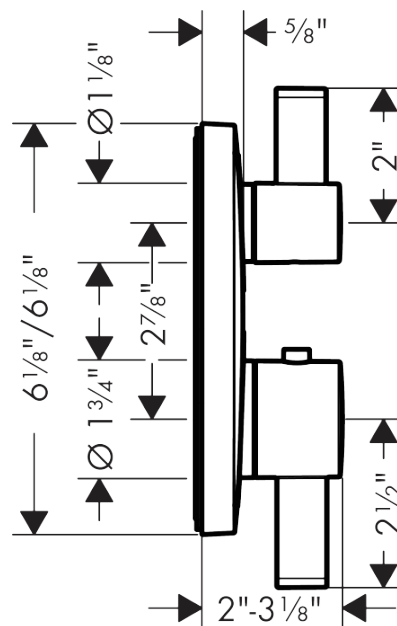

Ecostat E
Thermostatic Trim with Volume Control
 Finishes : **chrome** Part no. : **15707001**

Description

Features

- Volume control for 1 outlet
- Flow: 6.0 GPM (22.7 L/Min)
- Thermostatic cartridge, Ceramic cartridge
- Anti-scald 100° safety stop
- Optimized for water-efficient shower products

Item details

List Price

Compliance

Product image

Scale drawing

Ecostat E

Thermostatic Trim with Volume Control

Finishes : **chrome** Part no. : **15707001**

Exploded drawing

Year of production: >07/18

Ecostat E

Thermostatic Trim with Volume Control

Finishes : **chrome** Part no. : **15707001**

Spare parts list

Year of production: >07/18

Pos.	Description	Part no.	Price	PU
1	handle fixing set	95843000	-	1
2	hollow set screw M4x5	92846000	-	1
3	adapter for handle	95252000	-	1
4	O-ring 44x4	98471000	-	1
5	O-ring 30x5	98153000	-	1
6	sleeve	92216000	-	1
7	sleeve	96446000	-	1
8	holder for escutcheon	98793000	-	1
9	set of fixing screws	96454000	-	1
10	nut	98913000	-	1
11	thermostat cartridge	98282000	-	1
12	O-ring 25x2,5	92146000	-	1
13	O-ring 25x1,5	98146000	-	1
14	O-ring 20x1,5	98197000	-	1
15	shut off unit right closing	94009000	-	1
16	O-ring 36x2	98156000	-	1
17	set of screws	96525000	-	1
18	O-ring 16x2	98133000	-	1
19	noise reduction	94073000	-	1
20	set of non return valves DW 15	97350000	-	1
21	escutcheon 155 / 155 mm	92278001	-	1
22	extension 22 mm	15597000	-	1
23	compensation set 1°	95521000	-	1
24	extension 25 mm	13595000	-	1
25	set of fixing screws	97747000	-	1