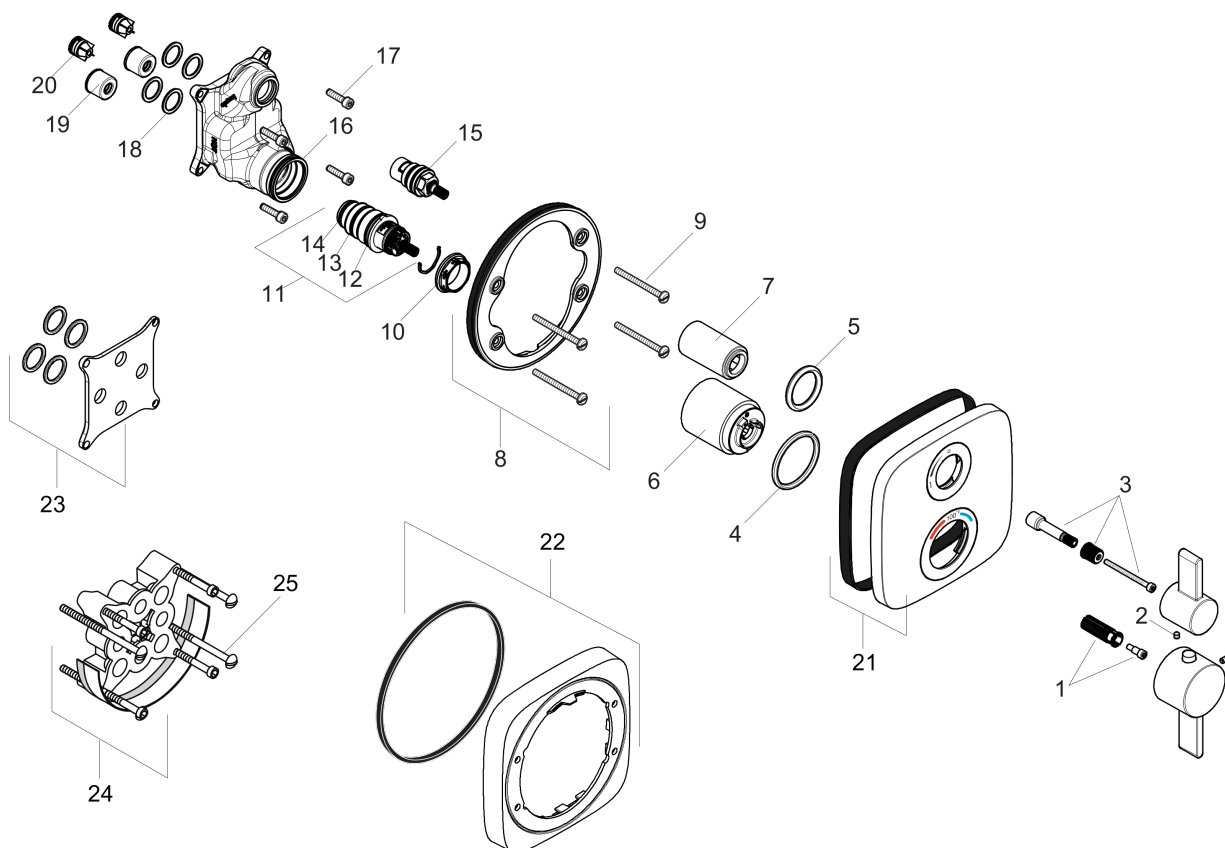

Ecostat E
Thermostatic Trim with Volume Control
 Finishes : **chrome** Part no. : **15707001**

Description

Features

- Volume control for 1 outlet
- Flow: 6.0 GPM (22.7 L/Min)
- Thermostatic cartridge, Ceramic cartridge
- Anti-scald 100° safety stop
- Optimized for water-efficient shower products

Item details

List Price

Compliance

Product image

Scale drawing

Ecostat E

Thermostatic Trim with Volume Control

Finishes : **chrome** Part no. : **15707001**

Exploded drawing

Year of production: >07/18

Ecostat E

Thermostatic Trim with Volume Control

Finishes : **chrome** Part no. : **15707001**

Spare parts list

Year of production: >07/18

Pos.	Description	Part no.	Price	PU
1	handle fixing set	95843000	-	1
2	hollow set screw M4x5	92846000	-	1
3	adapter for handle	95252000	-	1
4	O-ring 44x4	98471000	-	1
5	O-ring 30x5	98153000	-	1
6	sleeve	92216000	-	1
7	sleeve	96446000	-	1
8	holder for escutcheon	98793000	-	1
9	set of fixing screws	96454000	-	1
10	nut	98913000	-	1
11	thermostat cartridge	98282000	-	1
12	O-ring 25x2,5	92146000	-	1
13	O-ring 25x1,5	98146000	-	1
14	O-ring 20x1,5	98197000	-	1
15	shut off unit right closing	94009000	-	1
16	O-ring 36x2	98156000	-	1
17	set of screws	96525000	-	1
18	O-ring 16x2	98133000	-	1
19	noise reduction	94073000	-	1
20	set of non return valves DW 15	97350000	-	1
21	escutcheon 155 / 155 mm	92278001	-	1
22	extension 22 mm	15597000	-	1
23	compensation set 1°	95521000	-	1
24	extension 25 mm	13595000	-	1
25	set of fixing screws	97747000	-	1