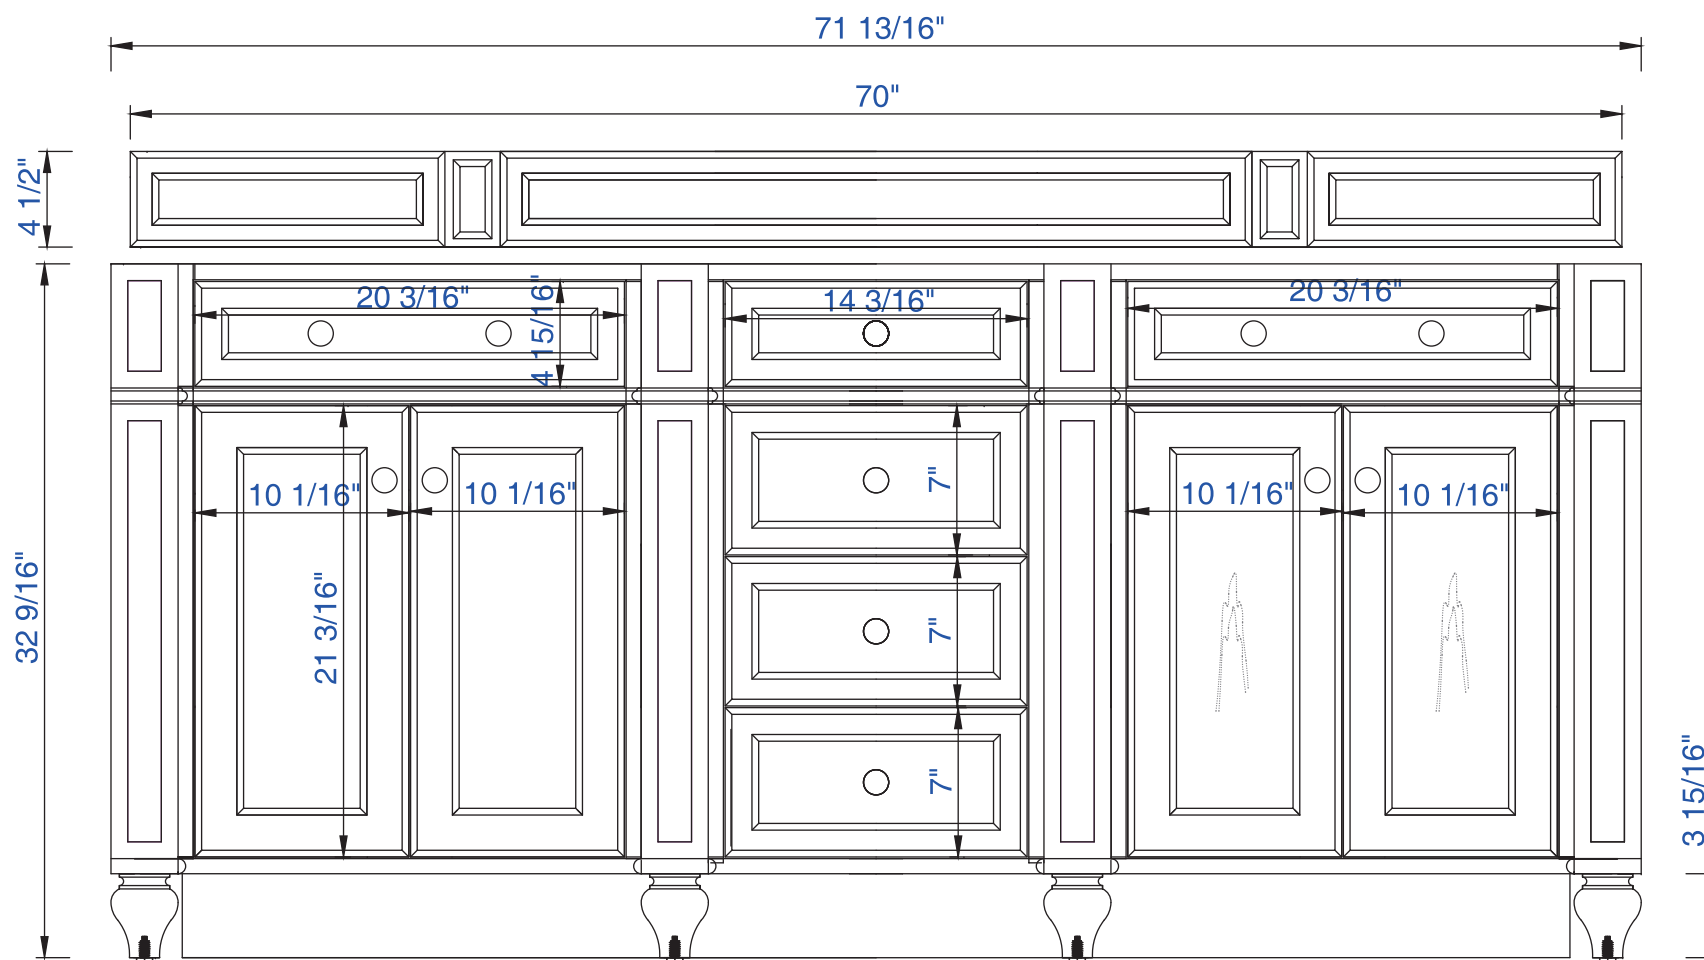

72"

Item Number:

157-V72-CWH
157-V72-VV
157-V72-WW

JAMES MARTIN

VANITIES

Bristol 72" Cabinet

Diagrams with Dimensions
page 01 of 03

NOTE ONE: Countertops are not shown in these diagrams. (Cabinet Only)

NOTE TWO: Wooden Backsplash (Shown) is designed for the molding detail to align with sinks in James Martin's Optional Countertops.

Customers' own countertops and sinks may align differently.

Please consult our website for Countertop Diagrams: www.jamesmartinvanities.com

72"

Item Number:

JAMES MARTIN

Bristol 72" Cabinet

157-V72-CWH

157-V72-VV

157-V72-WW

Diagrams with Dimensions

Please consult our website for Countertop Diagrams: www.jamesmartinvanities.com

1828mm

Item Number:

157-V72-CWH
157-V72-VV
157-V72-WW

JAMES MARTIN

VANITIES

Bristol 1828mm Cabinet

Diagrams with Dimensions
page 01 of 03