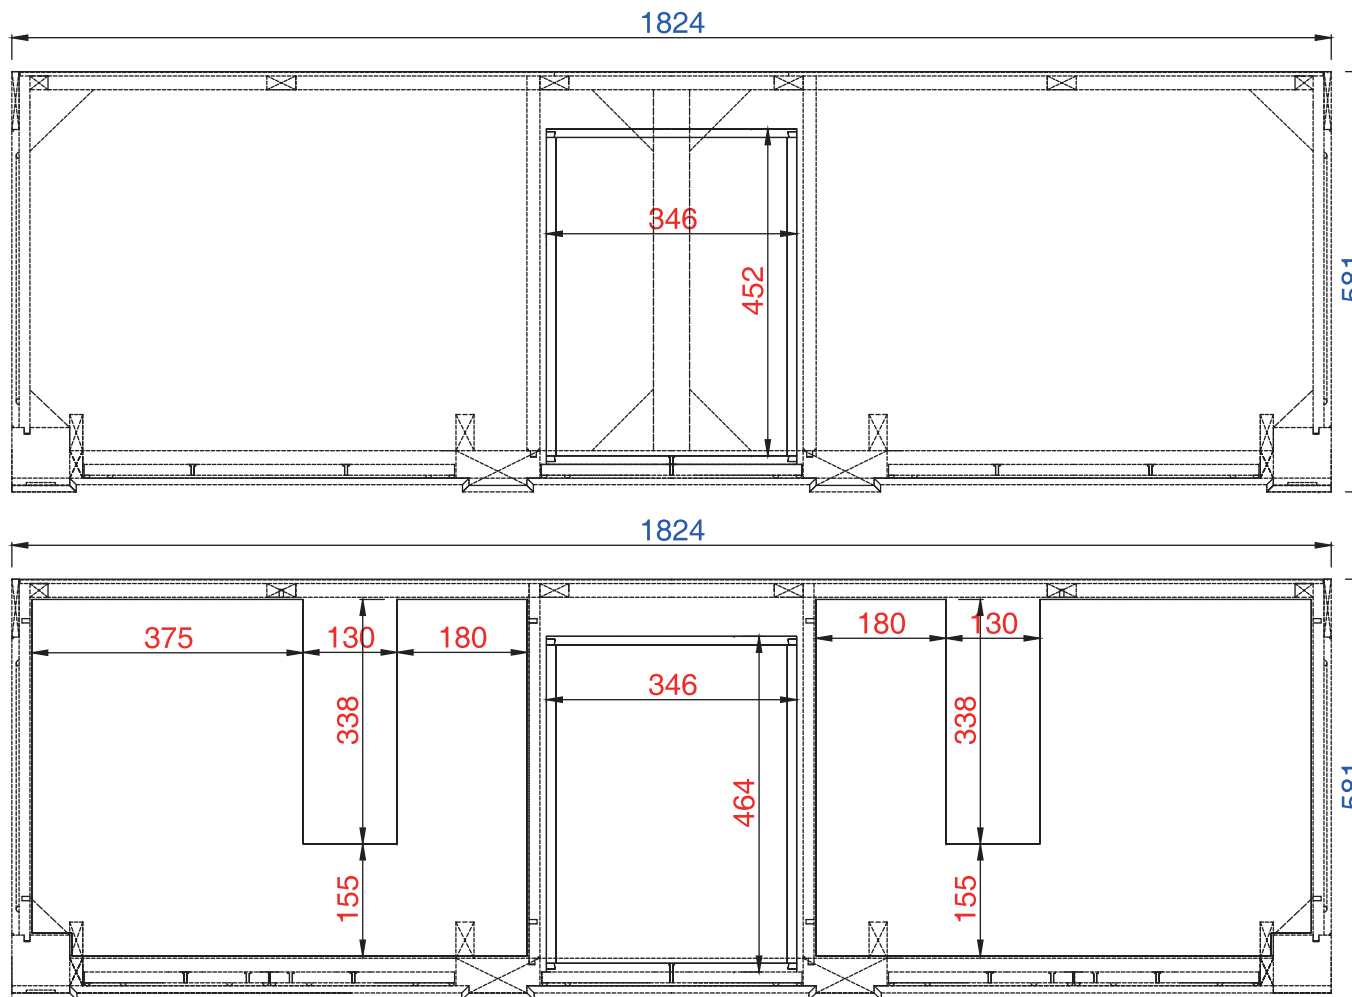

72"

Item Number:

JAMES MARTIN

Bristol 72" Cabinet

157-V72-CWH

157-V72-VV

157-V72-WW

Diagrams with Dimensions

NOTE ONE: Countertops are not shown in these diagrams. (Cabinet Only)

NOTE TWO: Wooden Backsplash (Shown) is designed for the molding detail to align with sinks in James Martin's Optional Countertops.

Customers' own countertops and sinks may align differently.

Please consult our website for Countertop Diagrams: www.jamesmartinvanities.com

1828mm

Item Number:

157-V72-CWH
157-V72-VV
157-V72-WW

JAMES MARTIN

VANITIES

Bristol 1828mm Cabinet

Diagrams with Dimensions
page 02 of 03

NOTE ONE: Countertops are not shown in these diagrams. (Cabinet Only)

NOTE TWO: Wooden Backsplash (Shown) is designed for the molding detail to align with sinks in James Martin's Optional Countertops.

Customers' own countertops and sinks may align differently, and modification may be required.