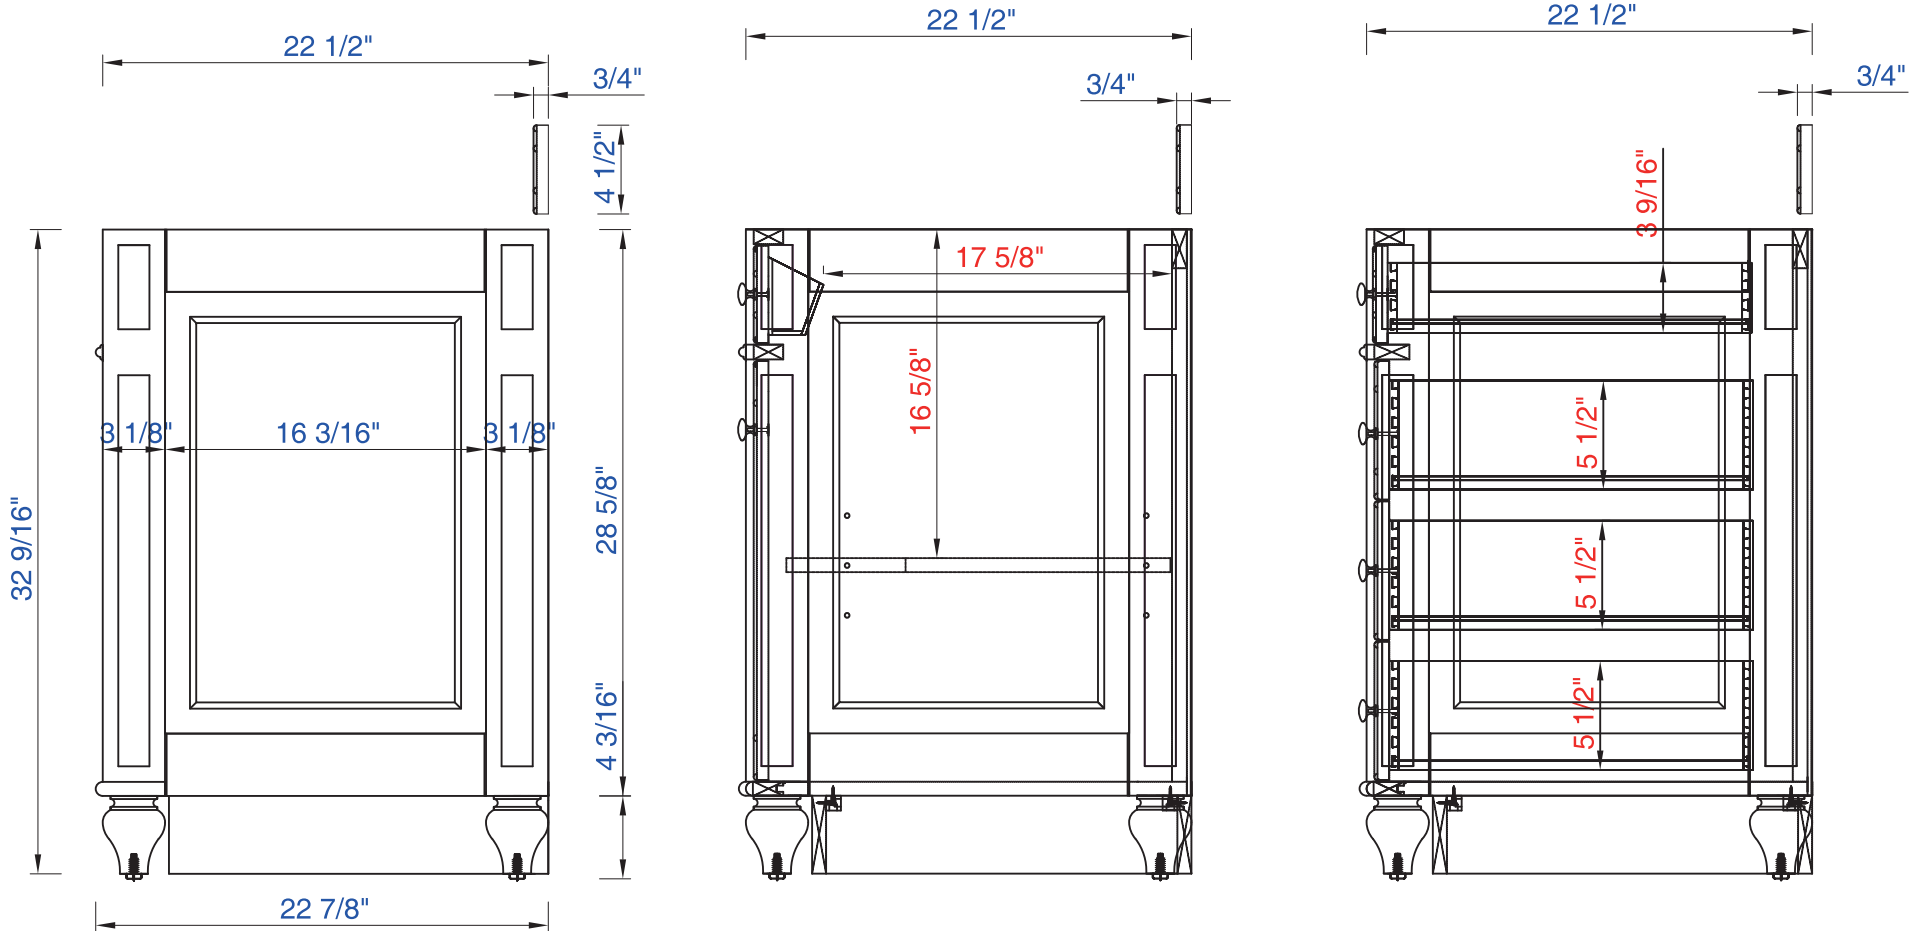

page 02 of 03

VANITIES

NOTE ONE: Countertops are not shown in these diagrams. (Cabinet Only)

NOTE TWO: Internal Shelves (Shown) are designed to align with sinks in James Martin's Optional Countertops.

Customers' own countertops and sinks may align differently, and modification may be required.

Please consult our website for Countertop Diagrams: www.jamesmartinvanities.com

72"

Item Number:

157-V72-CWH
157-V72-VV
157-V72-WW

JAMES MARTIN

VANITIES

Bristol 72" Cabinet

Diagrams with Dimensions
page 03 of 03

NOTE ONE: Countertops are not shown in these diagrams. (Cabinet Only)

NOTE TWO: Wooden Backsplash (Shown) is designed for the molding detail to align with sinks in James Martin's Optional Countertops.

Customers' own countertops and sinks may align differently.

Please consult our website for Countertop Diagrams: www.jamesmartinvanities.com

1828mm

Item Number:

157-V72-CWH
157-V72-VV
157-V72-WW

JAMES MARTIN

VANITIES

Bristol 1828mm Cabinet

Diagrams with Dimensions
page 01 of 03