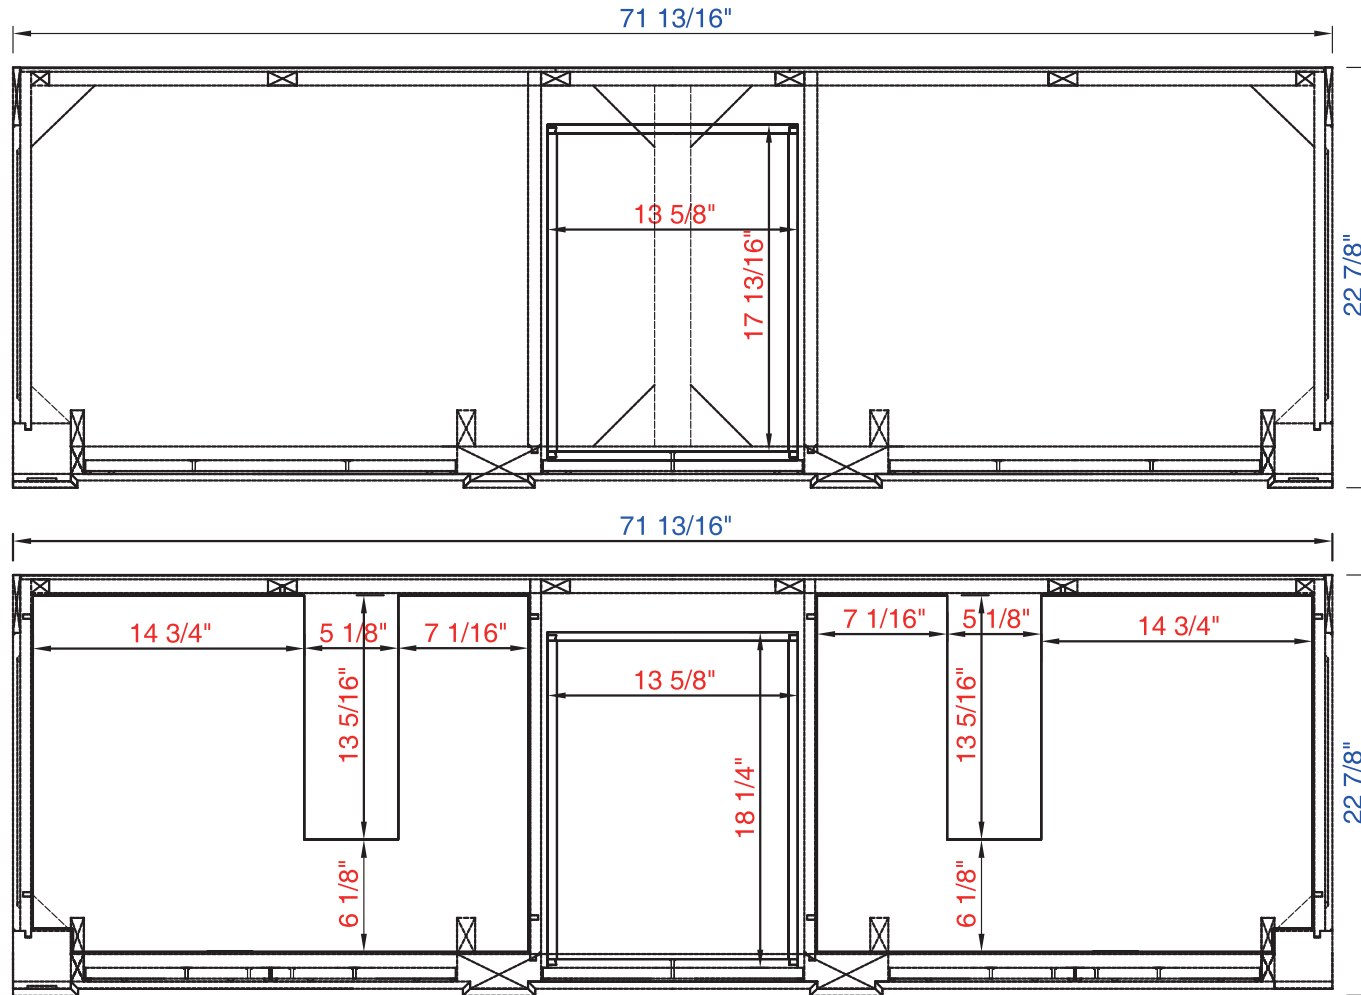

72"

Item Number:

157-V72-CWH
157-V72-VV
157-V72-WW

JAMES MARTIN

VANITIES

Bristol 72" Cabinet

Diagrams with Dimensions
page 01 of 03

NOTE ONE: Countertops are not shown in these diagrams. (Cabinet Only)

72"

Item Number:

JAMES MARTIN

Bristol 72" Cabinet

157-V72-CWH

157-V72-VV

157-V72-WW

Diagrams with Dimensions

page 02 of 03

VANITIES

NOTE ONE: Countertops are not shown in these diagrams. (Cabinet Only)

NOTE TWO: Internal Shelves (Shown) are designed to align with sinks in James Martin's Optional Countertops.

Customers' own countertops and sinks may align differently, and modification may be required.