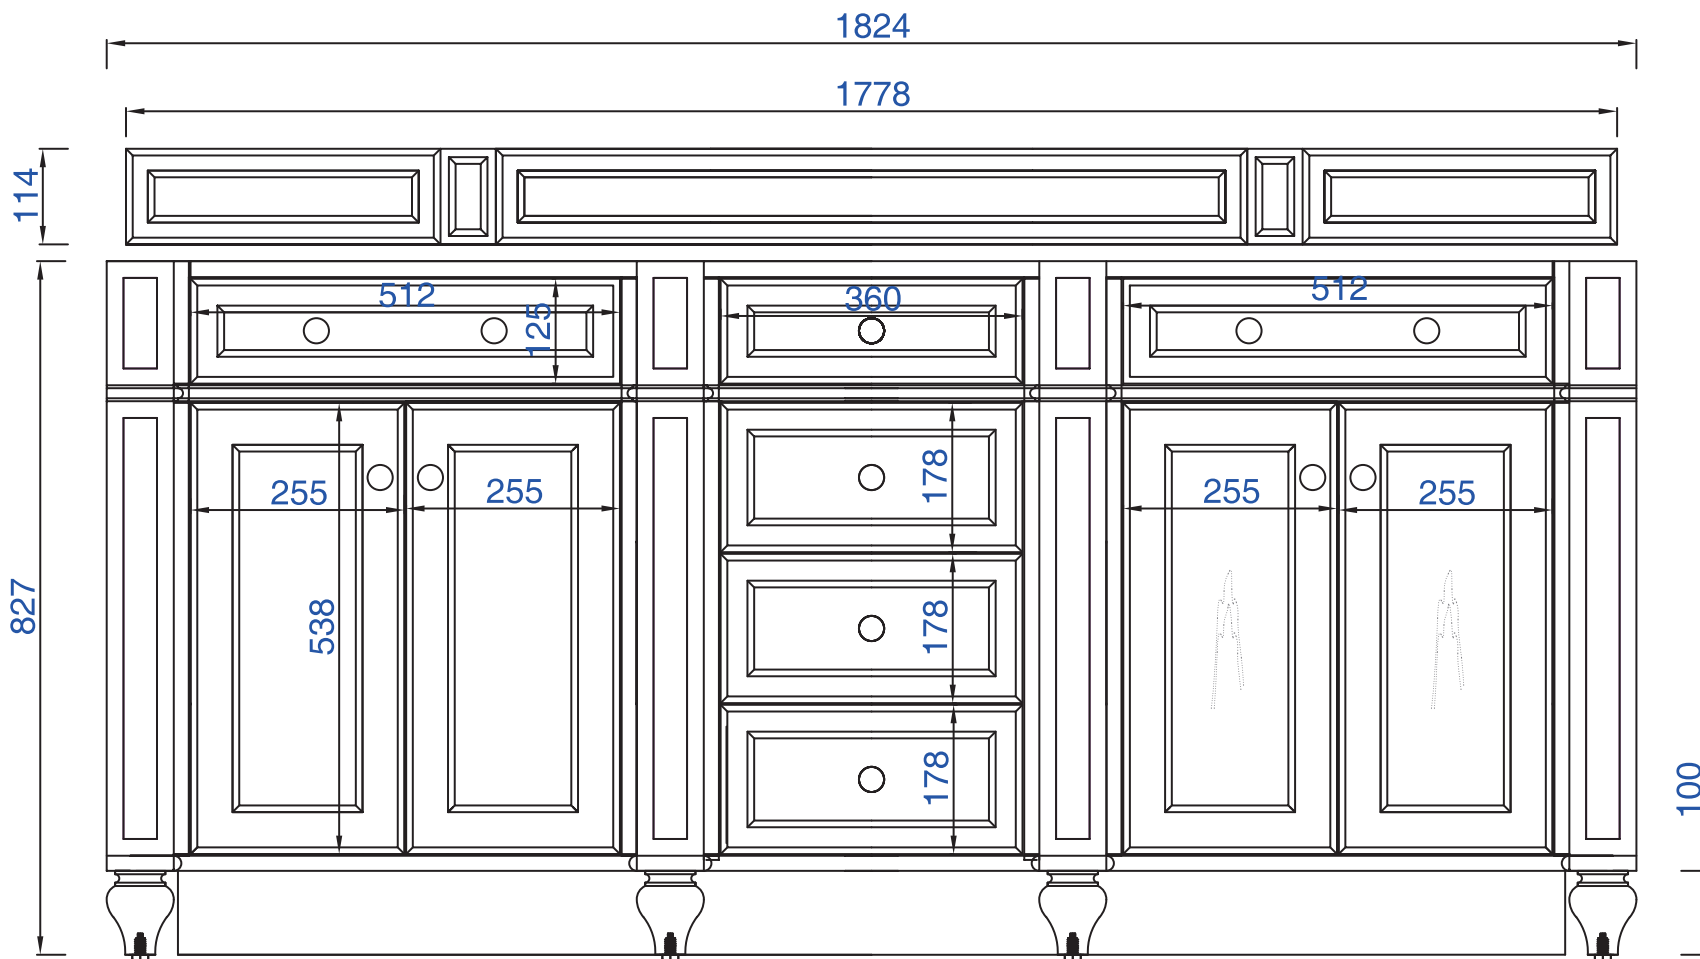

NOTE ONE: Countertops are not shown in these diagrams. (Cabinet Only)

NOTE TWO: Wooden Backsplash (Shown) is designed for the molding detail to align with sinks in James Martin's Optional Countertops.

Customers' own countertops and sinks may align differently.

Please consult our website for Countertop Diagrams: www.jamesmartinvanities.com

1828mm

Item Number:

157-V72-CWH
157-V72-VV
157-V72-WW

JAMES MARTIN

VANITIES

Bristol 1828mm Cabinet

Diagrams with Dimensions
page 01 of 03

Please consult our website for Countertop Diagrams: www.jamesmartinvanities.com

1828mm

Item Number:

157-V72-CWH
157-V72-VV
157-V72-WW

JAMES MARTIN

VANITIES

Bristol 1828mm Cabinet

Diagrams with Dimensions
page 02 of 03