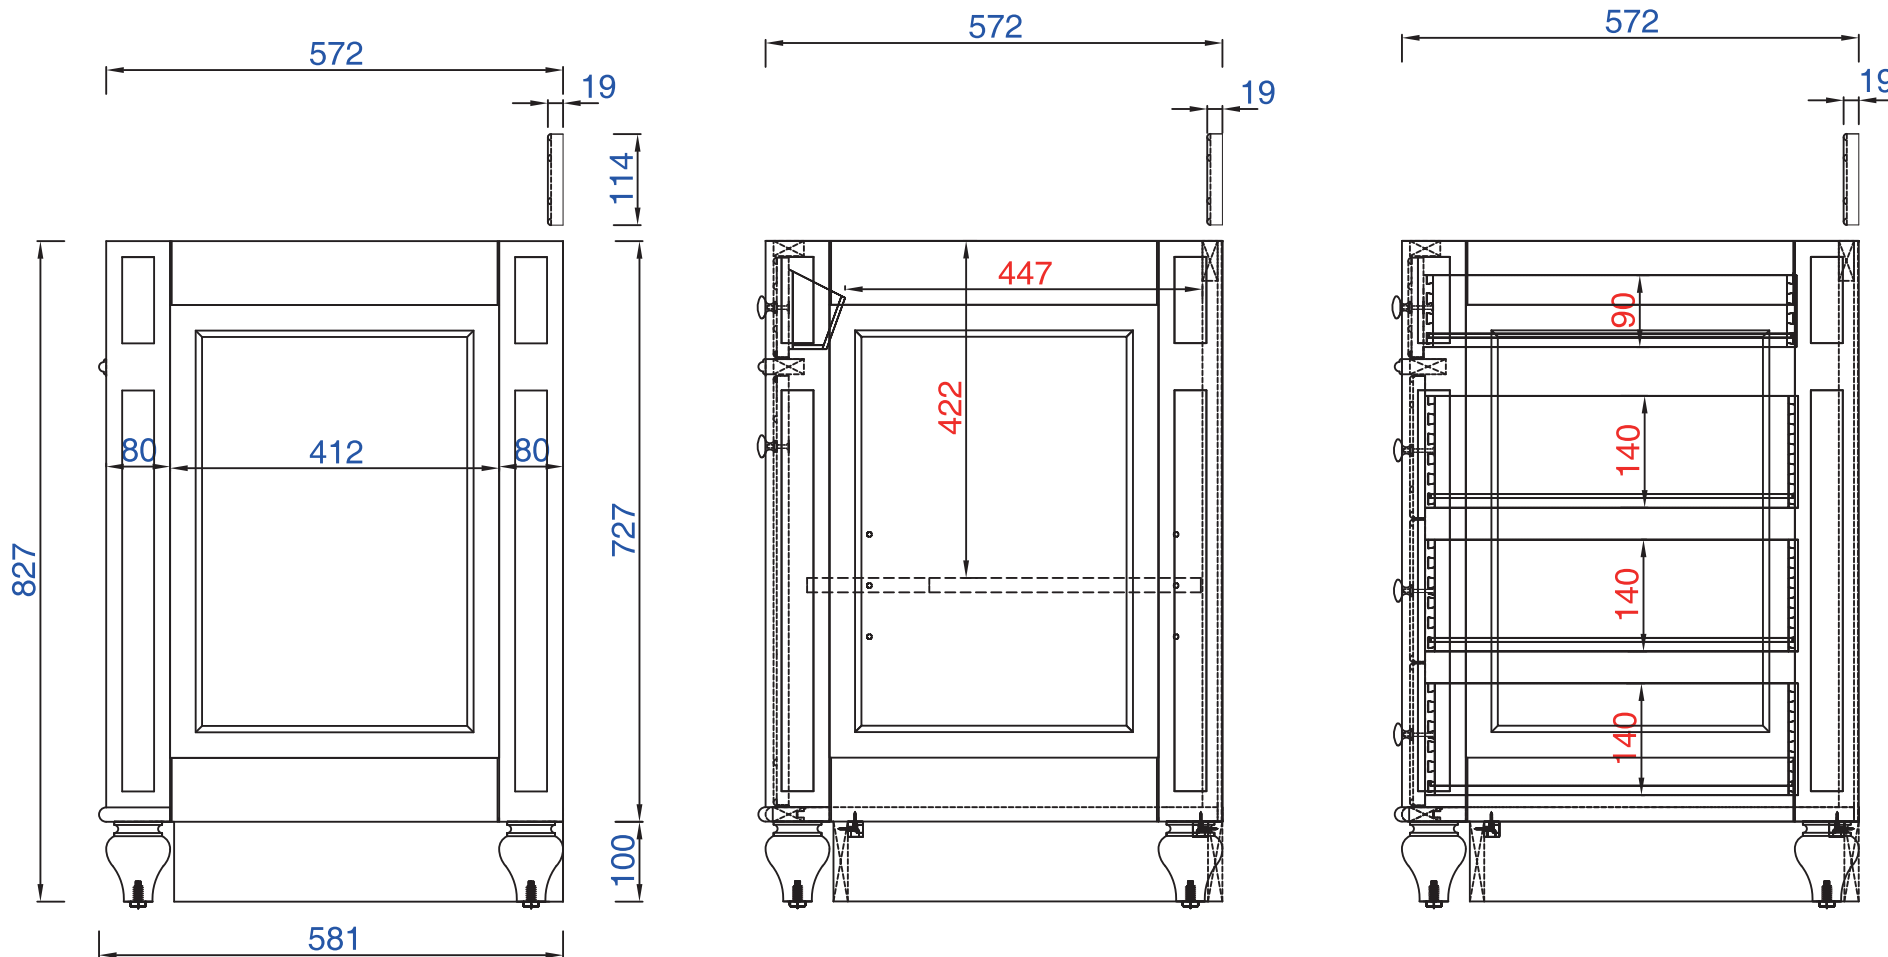

Please consult our website for Countertop Diagrams: www.jamesmartinvanities.com

1828mm

Item Number:

157-V72-CWH
157-V72-VV
157-V72-WW

JAMES MARTIN

VANITIES

Bristol 1828mm Cabinet

Diagrams with Dimensions
page 02 of 03

NOTE ONE: Countertops are not shown in these diagrams. (Cabinet Only)

NOTE TWO: Wooden Backsplash (Shown) is designed for the molding detail to align with sinks in James Martin's Optional Countertops.

Customers' own countertops and sinks may align differently, and modification may be required.

Please consult our website for Countertop Diagrams: www.jamesmartinvanities.com

1828mm

Item Number:

- 157-V72-CWH
- 157-V72-VV
- 157-V72-WW

JAMES MARTIN

VANITIES

Bristol 1828mm Cabinet

Diagrams with Dimensions
page 03 of 03

NOTE ONE: Countertops are not shown in these diagrams. (Cabinet Only)

NOTE TWO: Wooden Backsplash (Shown) is designed for the molding detail to align with sinks in James Martin's Optional Countertops.

Customers' own countertops and sinks may align differently.