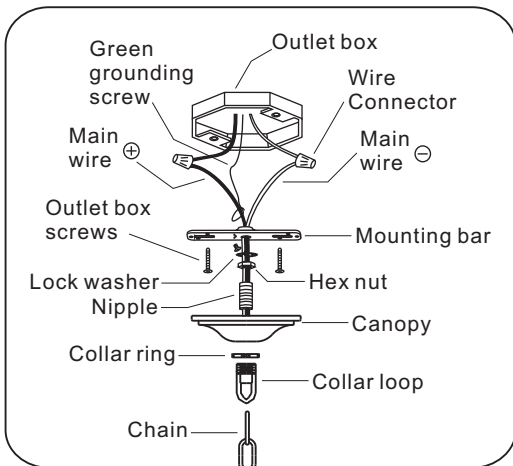

CRYSTORAMA

1958

95 Cantiague Rock Road, Westbury NY 11590
 ph:516.931.9090 fax:516.931.1254
 info@crystorama.com www.crystorama.com

MODEL#: 1543-CB-MWP ASSEMBLY AND DRESSING INSTRUCTIONS

IMPORTANT

TURN OFF THE POWER AT THE MAIN FUSE OR CIRCUIT BREAKER BOX BEFORE STARTING INSTALLATION

 You will need 3-Cand.BULB
 40 watts Recommended
 60 watts Max
 Bulb not included

For Hanging

For Ceiling

- A=  (GS10mmx4pcs+SS10mmx7pcs+14mmx4pcs+20mmx3pcs)X12pcs
- B=  (GS10mmx4pcs+SS10mmx5pcs+14mmx6pcs+20mmx2pcs)X12pcs
- C=  (GS10mmx2pcs+SS10mmx3pcs+14mmx3pcs+20mmx1pc)X12pcs
- D=  (GS10mmx2pcs+SS10mmx4pcs+14mmx2pcs+20mmx2pcs)X12pcs
- E=  (GS10mmx1pc+SS10mmx2pcs+14mmx1pc+40mmx1pc)X1pc