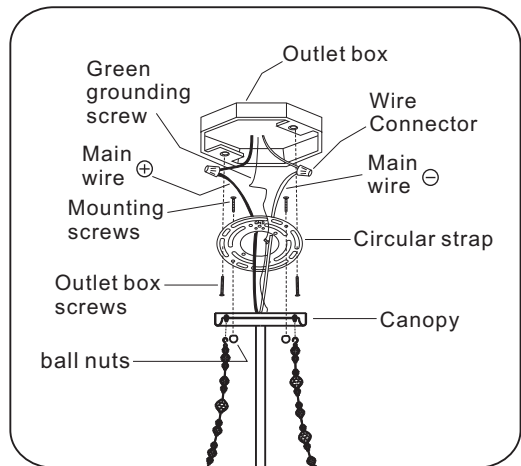

CRYSTORAMA

1958

95 Cantiague Rock Road, Westbury NY 11590
 ph:516.931.9090 fax:516.931.1254
 info@crystorama.com www.crystorama.com

MODEL#: 1543-CB-MWP ASSEMBLY AND DRESSING INSTRUCTIONS

IMPORTANT

TURN OFF THE POWER AT THE MAIN FUSE OR CIRCUIT BREAKER BOX BEFORE STARTING INSTALLATION

 You will need 3-Cand.BULB
 40 watts Recommended
 60 watts Max
 Bulb not included

For Hanging

For Ceiling

- A=  (GS10mmx4pcs+SS10mmx7pcs+14mmx4pcs+20mmx3pcs)X12pcs
- B=  (GS10mmx4pcs+SS10mmx5pcs+14mmx6pcs+20mmx2pcs)X12pcs
- C=  (GS10mmx2pcs+SS10mmx3pcs+14mmx3pcs+20mmx1pc)X12pcs
- D=  (GS10mmx2pcs+SS10mmx4pcs+14mmx2pcs+20mmx2pcs)X12pcs
- E=  (GS10mmx1pc+SS10mmx2pcs+14mmx1pc+40mmx1pc)X1pc