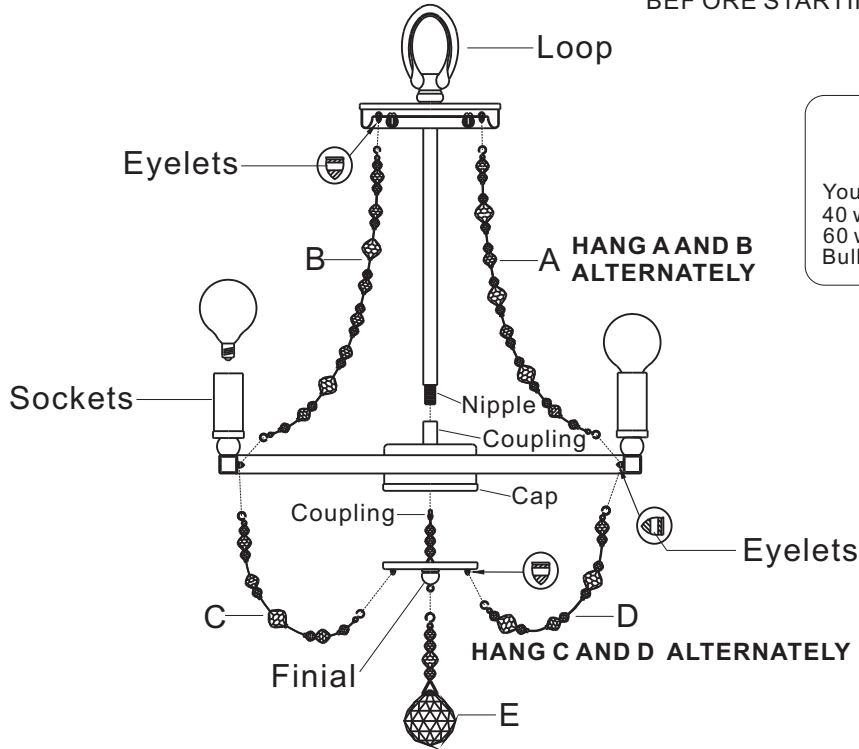

CRYSTORAMA

1958

95 Cantiague Rock Road, Westbury NY 11590
 ph:516.931.9090 fax:516.931.1254
 info@crystorama.com www.crystorama.com

MODEL#: 1543-CB-MWP ASSEMBLY AND DRESSING INSTRUCTIONS

IMPORTANT

TURN OFF THE POWER AT THE MAIN FUSE OR CIRCUIT BREAKER BOX BEFORE STARTING INSTALLATION

 You will need 3-Cand.BULB
 40 watts Recommended
 60 watts Max
 Bulb not included

For Hanging

For Ceiling

- A=  (GS10mmx4pcs+SS10mmx7pcs+14mmx4pcs+20mmx3pcs)X12pcs
- B=  (GS10mmx4pcs+SS10mmx5pcs+14mmx6pcs+20mmx2pcs)X12pcs
- C=  (GS10mmx2pcs+SS10mmx3pcs+14mmx3pcs+20mmx1pc)X12pcs
- D=  (GS10mmx2pcs+SS10mmx4pcs+14mmx2pcs+20mmx2pcs)X12pcs
- E=  (GS10mmx1pc+SS10mmx2pcs+14mmx1pc+40mmx1pc)X1pc