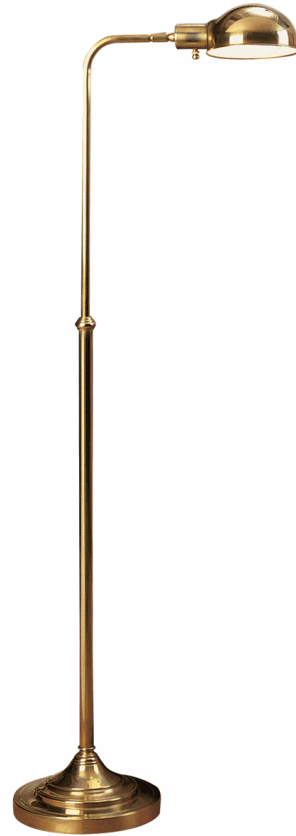

KINETIC

1505

Adjustable Pharmacy Task Floor Lamp

1-60W. Max.

Bulb Type: A

Switch: Hi-Lo Dimming

Antique Brass Finish

Metal Shade

FINISH OPTIONS:

B1505BRC - Brushed Chrome

Z1505DBZ - Deep Patina Bronze

* *Bestseller*

* *Ships Within 5 Business Days*