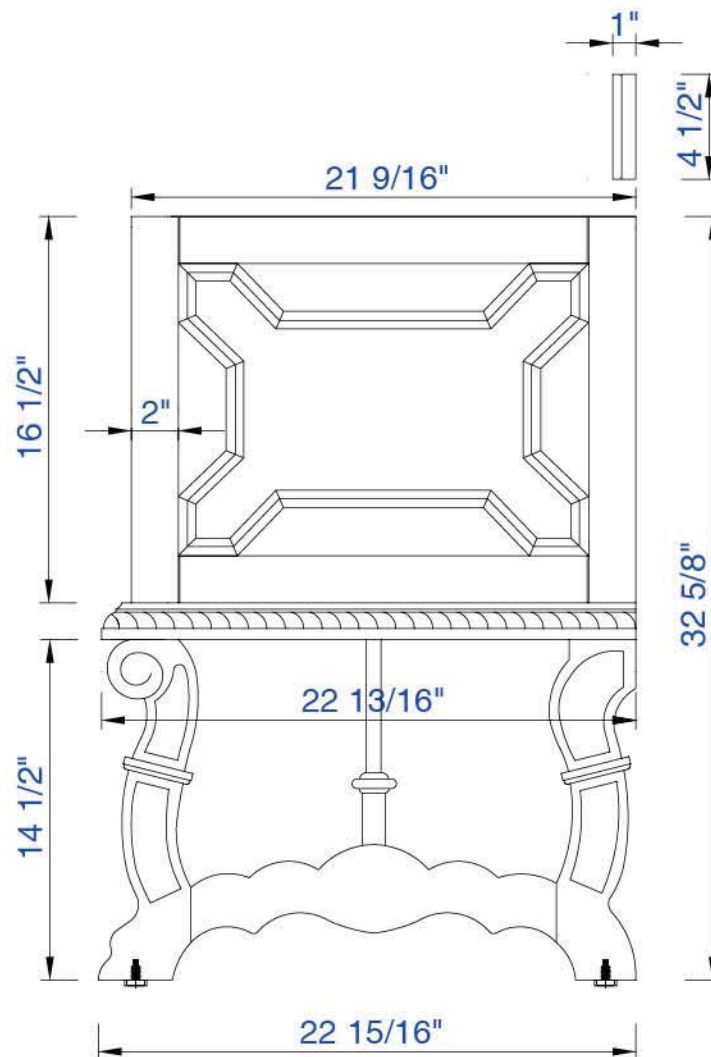

26"

Item Number:

150-V26-ANW

JAMES MARTIN

VANITIES

Balmoral 26" Cabinet

Diagrams with Dimensions
page 02 of 03

NOTE ONE: Countertops are not shown in these diagrams. (Cabinet Only)

26"

Item Number:

150-V26-ANW

JAMES MARTIN

VANITIES

Balmoral 26" Cabinet

Diagrams with Dimensions
page 03 of 03

NOTE ONE: Countertops are not shown in these diagrams. (Cabinet Only)

660mm

Item Number:
150-V26-ANW

JAMES MARTIN

VANITIES

Balmoral 660mm Cabinet

Diagrams with Dimensions
page 01 of 03

NOTE ONE: Countertops are not shown in these diagrams. (Cabinet Only)

NOTE TWO: Wood Backsplash (Shown) is designed for the molding detail to align with sinks in James Martin's Optional Countertops.

Diagrams with Dimensions
page 02 of 03

NOTE ONE: Countertops are not shown in these diagrams. (Cabinet Only)

660mm

Item Number:
150-V26-ANW

JAMES MARTIN

VANITIES

Balmoral 660mm Cabinet

Diagrams with Dimensions
page 03 of 03