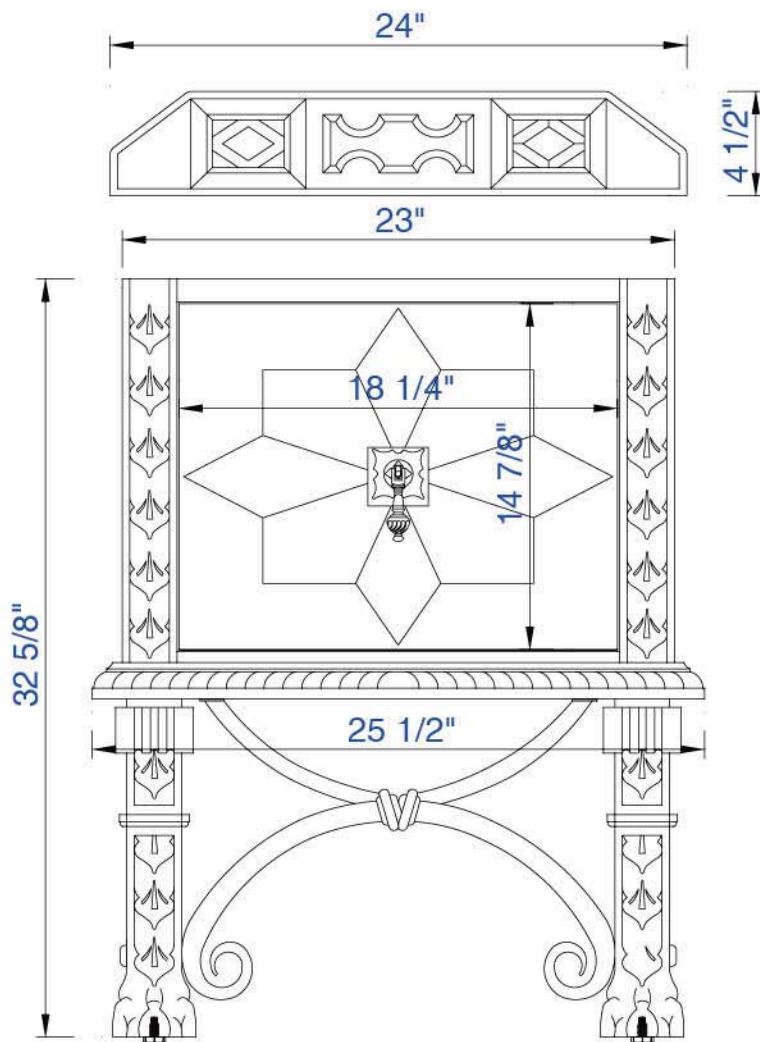

26"

Item Number:

150-V26-ANW

JAMES MARTIN

VANITIES

Balmoral 26" Cabinet

Diagrams with Dimensions
page 01 of 03

NOTE ONE: Countertops are not shown in these diagrams. (Cabinet Only)

NOTE TWO: Wood Backsplash (Shown) is designed for the molding detail to align with sinks in James Martin's Optional Countertops.

Customers' own countertops and sinks may align differently.

Please consult our website for Countertop Diagrams: www.jamesmartinvanities.com

26"

Item Number:

150-V26-ANW

JAMES MARTIN

VANITIES

Balmoral 26" Cabinet

Diagrams with Dimensions
page 02 of 03

NOTE ONE: Countertops are not shown in these diagrams. (Cabinet Only)

26"

Item Number:

150-V26-ANW

JAMES MARTIN

VANITIES

Balmoral 26" Cabinet

Diagrams with Dimensions
page 03 of 03

NOTE ONE: Countertops are not shown in these diagrams. (Cabinet Only)