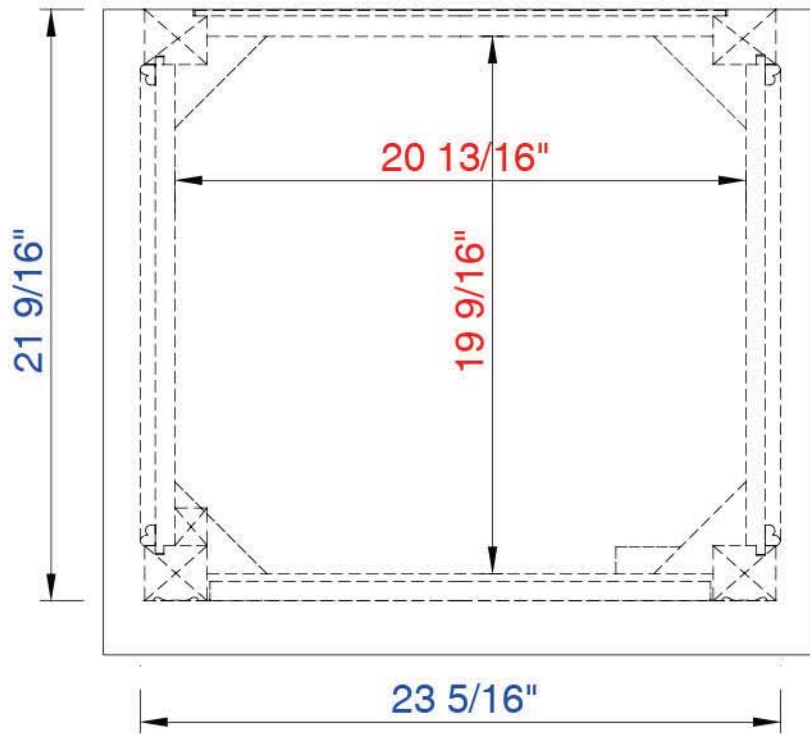

26"

Item Number:

150-V26-ANW

JAMES MARTIN

VANITIES

Balmoral 26" Cabinet

Diagrams with Dimensions
page 01 of 03

NOTE ONE: Countertops are not shown in these diagrams. (Cabinet Only)

26"

Item Number:

150-V26-ANW

JAMES MARTIN

VANITIES

Balmoral 26" Cabinet

Diagrams with Dimensions
page 02 of 03

NOTE ONE: Countertops are not shown in these diagrams. (Cabinet Only)

26"

Item Number:

150-V26-ANW

JAMES MARTIN

VANITIES

Balmoral 26" Cabinet

Diagrams with Dimensions
page 03 of 03

NOTE ONE: Countertops are not shown in these diagrams. (Cabinet Only)

660mm

Item Number:
150-V26-ANW

JAMES MARTIN

VANITIES

Balmoral 660mm Cabinet

Diagrams with Dimensions
page 01 of 03

NOTE ONE: Countertops are not shown in these diagrams. (Cabinet Only)

NOTE TWO: Wood Backsplash (Shown) is designed for the molding detail to align with sinks in James Martin's Optional Countertops.