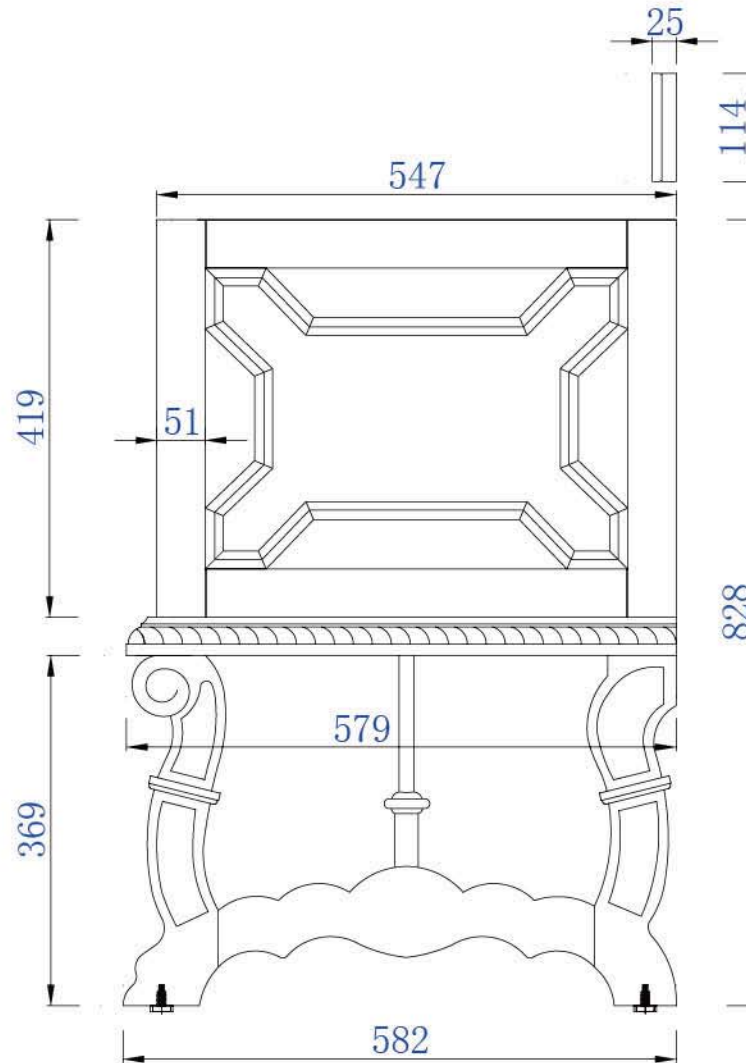

660mm

Item Number:
150-V26-ANW

JAMES MARTIN

VANITIES

Balmoral 660mm Cabinet

Diagrams with Dimensions
page 01 of 03

NOTE ONE: Countertops are not shown in these diagrams. (Cabinet Only)

NOTE TWO: Wood Backsplash (Shown) is designed for the molding detail to align with sinks in James Martin's Optional Countertops.

Customers' own countertops and sinks may align differently.

Please consult our website for Countertop Diagrams: www.jamesmartinvanities.com

660mm

Item Number:

150-V26-ANW

JAMES MARTIN

VANITIES

Balmoral 660mm Cabinet

Diagrams with Dimensions
page 02 of 03

NOTE ONE: Countertops are not shown in these diagrams. (Cabinet Only)

660mm

Item Number:
150-V26-ANW

JAMES MARTIN

VANITIES

Balmoral 660mm Cabinet

Diagrams with Dimensions
page 03 of 03

NOTE ONE: Countertops are not shown in these diagrams. (Cabinet Only)

NOTE TWO: Wood Backsplash (Shown) is designed for the molding detail to align with sinks in James Martin's Optional Countertops.

Customers' own countertops and sinks may align differently.