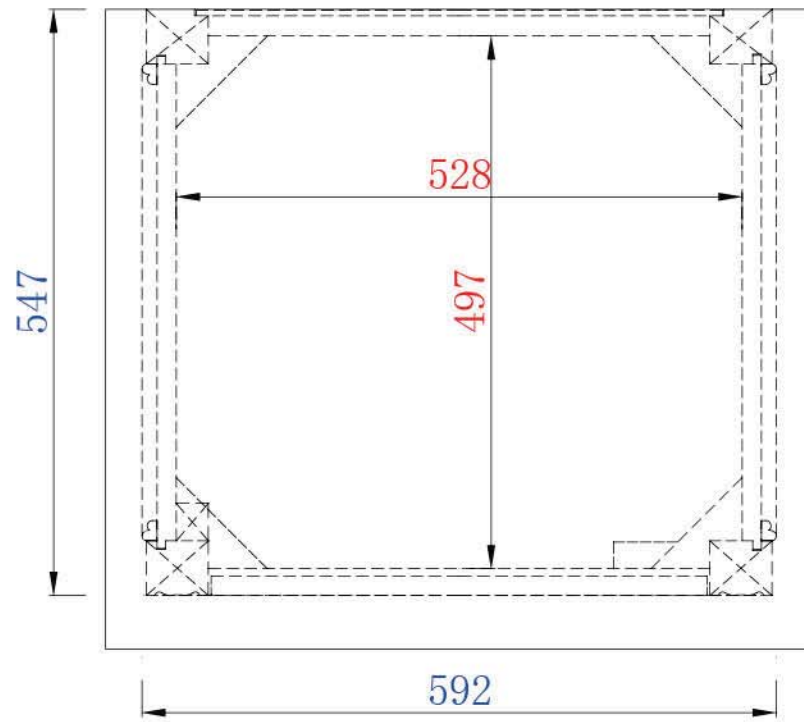

NOTE TWO: Wood Backsplash (Shown) is designed for the molding detail to align with sinks in James Martin's Optional Countertops.

Customers' own countertops and sinks may align differently.

Please consult our website for Countertop Diagrams: www.jamesmartinvanities.com

660mm

Item Number:
150-V26-ANW

JAMES MARTIN

VANITIES

Balmoral 660mm Cabinet

Diagrams with Dimensions
page 01 of 03

NOTE ONE: Countertops are not shown in these diagrams. (Cabinet Only)

NOTE TWO: Wood Backsplash (Shown) is designed for the molding detail to align with sinks in James Martin's Optional Countertops.

Customers' own countertops and sinks may align differently.

Please consult our website for Countertop Diagrams: www.jamesmartinvanities.com

660mm

Item Number:

150-V26-ANW

JAMES MARTIN

VANITIES

Balmoral 660mm Cabinet

Diagrams with Dimensions
page 02 of 03

NOTE ONE: Countertops are not shown in these diagrams. (Cabinet Only)

660mm

Item Number:
150-V26-ANW

JAMES MARTIN

VANITIES

Balmoral 660mm Cabinet

Diagrams with Dimensions
page 03 of 03