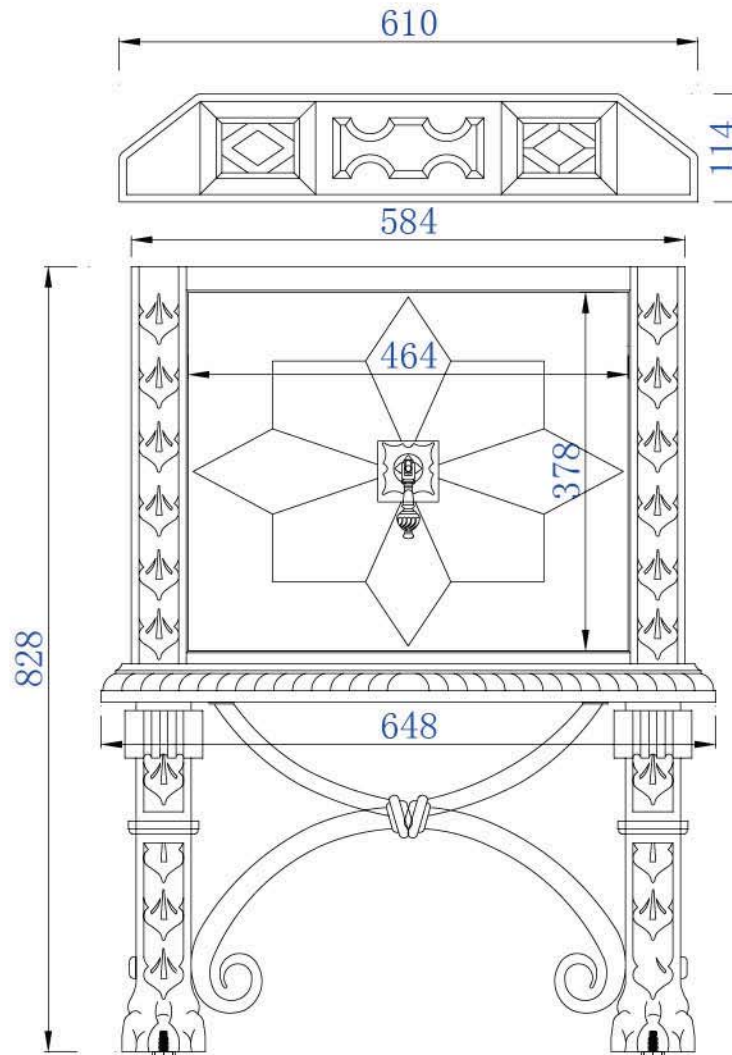

26"

Item Number:

150-V26-ANW

JAMES MARTIN

VANITIES

Balmoral 26" Cabinet

Diagrams with Dimensions
page 03 of 03

NOTE ONE: Countertops are not shown in these diagrams. (Cabinet Only)

660mm

Item Number:
150-V26-ANW

JAMES MARTIN

VANITIES

Balmoral 660mm Cabinet

Diagrams with Dimensions
page 01 of 03

NOTE ONE: Countertops are not shown in these diagrams. (Cabinet Only)

NOTE TWO: Wood Backsplash (Shown) is designed for the molding detail to align with sinks in James Martin's Optional Countertops.

Customers' own countertops and sinks may align differently.

Please consult our website for Countertop Diagrams: www.jamesmartinvanities.com

660mm

Item Number:

150-V26-ANW

JAMES MARTIN

VANITIES

Balmoral 660mm Cabinet

Diagrams with Dimensions
page 02 of 03

NOTE ONE: Countertops are not shown in these diagrams. (Cabinet Only)

660mm

Item Number:
150-V26-ANW

JAMES MARTIN

VANITIES

Balmoral 660mm Cabinet

Diagrams with Dimensions
page 03 of 03