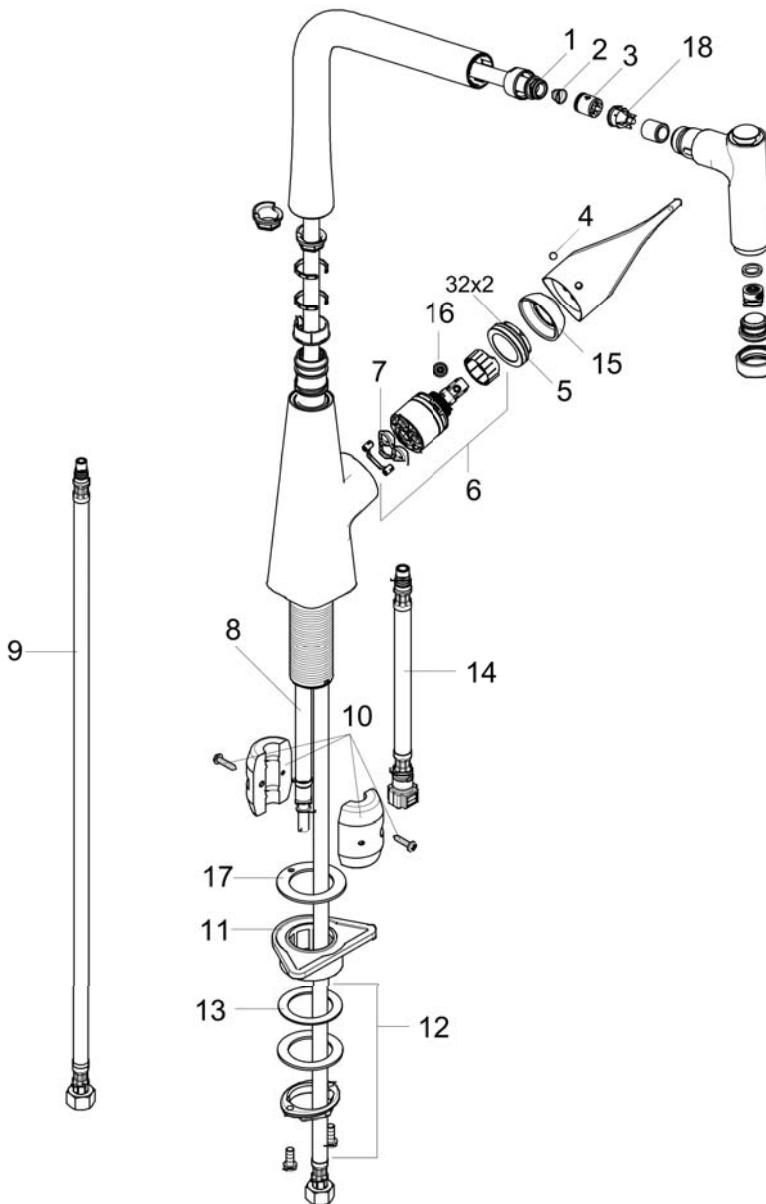

### Features

- Swivel range 110° / 150°
- Laminar and needle spray
- Number of sprays: 2 spray modes
- Locking spray diverter (reverts to default spray mode upon valve closing)
- MagFit magnetic sprayhead docking
- Single-hole installation
- Flow: 1.75 GPM (6.6 L/Min)
- Ceramic cartridge
- 3/8" hoses
- Integrated double backflow prevention

## Product image

## Scale drawing

**Metris**  
**HighArc Kitchen Faucet, 2-Spray Pull-Out, 1.75 GPM**  
 Finishes : **chrome** Part no. : **14820001**

Exploded drawing

Year of production: >11/15

**Metris**
**HighArc Kitchen Faucet, 2-Spray Pull-Out, 1.75 GPM**

 Finishes : **chrome** Part no. : **14820001**

**Spare parts list**

Year of production: &gt;11/15

Pos.	Description	Part no.	Price	PU
1	O-ring 11x2	98127000	-	1
2	filter	97735000	-	1
3	non return valve	93218000	-	1
4	screw cover	96338000	-	1
5	nut	97209000	-	1
6	cartridge, assy	92730000	-	1
7	seal	95008000	-	1
8	hose 1,50 m	88624000	-	1
9	connection hose 35½" M8x0,75 3/8"	96316001	-	1
10	weight	92500000	-	1
11	support	97523000	-	1
12	fixing set (Ø 34)	95049000	-	1
13	lever collar	97548000	-	1
14	connection hose 600 mm M10x1	95561000	-	1
15	flange	95498000	-	1
16	locking screw for handle	95140000	-	1
17	seal	92582000	-	1
18	non return valve	96737000	-	1
a	handle	98455000	-	1
b	handspray	98492001	-	1
c	spray former	92183000	-	1
d	spout cpl.	98491000	-	1
e	O-Ring 32x2	98193000	-	1