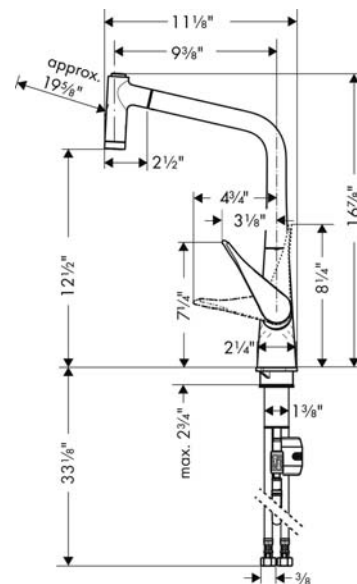

### Features

- Swivel range 110° / 150°
- Laminar and needle spray
- Number of sprays: 2 spray modes
- Locking spray diverter (reverts to default spray mode upon valve closing)
- MagFit magnetic sprayhead docking
- Single-hole installation
- Flow: 1.75 GPM (6.6 L/Min)
- Ceramic cartridge
- 3/8" hoses
- Integrated double backflow prevention

### Technology

## Scale drawing

**Metris**  
**HighArc Kitchen Faucet, 2-Spray Pull-Out, 1.75 GPM**  
 Finishes : **chrome** Part no. : **14820001**

Exploded drawing

Year of production: >11/15

**Metris**
**HighArc Kitchen Faucet, 2-Spray Pull-Out, 1.75 GPM**

 Finishes : **chrome** Part no. : **14820001**

**Spare parts list**

Year of production: &gt;11/15

Pos.	Description	Part no.	Price	PU
1	O-ring 11x2	98127000	-	1
2	filter	97735000	-	1
3	non return valve	93218000	-	1
4	screw cover	96338000	-	1
5	nut	97209000	-	1
6	cartridge, assy	92730000	-	1
7	seal	95008000	-	1
8	hose 1,50 m	88624000	-	1
9	connection hose 35½" M8x0,75 3/8"	96316001	-	1
10	weight	92500000	-	1
11	support	97523000	-	1
12	fixing set (Ø 34)	95049000	-	1
13	lever collar	97548000	-	1
14	connection hose 600 mm M10x1	95561000	-	1
15	flange	95498000	-	1
16	locking screw for handle	95140000	-	1
17	seal	92582000	-	1
18	non return valve	96737000	-	1
a	handle	98455000	-	1
b	handspray	98492001	-	1
c	spray former	92183000	-	1
d	spout cpl.	98491000	-	1
e	O-Ring 32x2	98193000	-	1