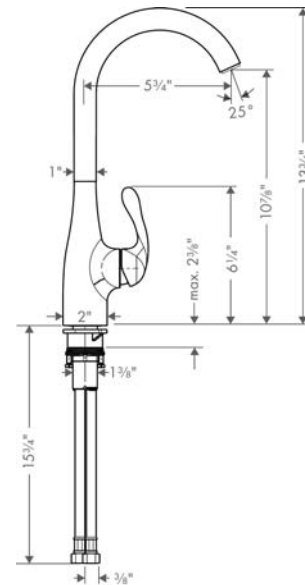

Allegro E
Bar Faucet, 1.5 GPM
 Finishes : **steel optic** Part no. : **14801801**

Description

Features

- Swivel range 360°
- Aerated spray
- Number of sprays: 1 spray mode
- Single-hole installation
- Flow: 1.5 GPM (5.7 L/Min)
- Ceramic cartridge
- 3/8" hoses

Item details

Technology

Compliance

Product image

Scale drawing

Allegro E
Bar Faucet, 1.5 GPM
Finishes : **steel optic**

Part no. : **14801801**

Exploded drawing

Year of production: >07/09

Allegro E
Bar Faucet, 1.5 GPM
 Finishes : **steel optic** Part no. : **14801801**

Spare parts list

Year of production: >07/09

Pos.	Description	Part no.	Price	PU
1	handle	98597801	-	1
2	flange	96468800	-	1
3	nut	96461000	-	1
4	cartridge, assy	92730000	-	1
5	fixing set (Ø 34)	95049000	-	1
6	connection hose 17½" M10x1 3/8"	94071001	-	1
7	seal	95008000	-	1
8	sealing set	92646000	-	1
9	screw	97662000	-	1
a	aerator M22x1 (5 l/min)	95455820	-	1