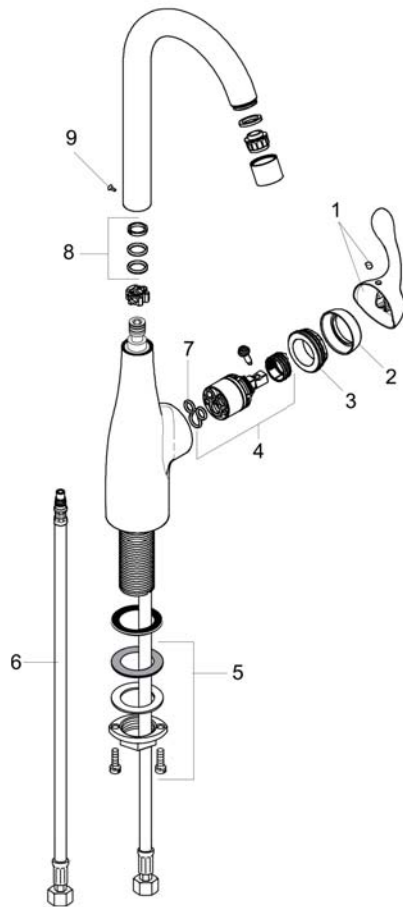

Allegro E
Bar Faucet, 1.5 GPM
 Finishes : **steel optic** Part no. : **14801801**

Description

Features

- Swivel range 360°
- Aerated spray
- Number of sprays: 1 spray mode
- Single-hole installation
- Flow: 1.5 GPM (5.7 L/Min)
- Ceramic cartridge
- 3/8" hoses

Item details

Technology

Compliance

Product image

Scale drawing

Allegro E
Bar Faucet, 1.5 GPM
Finishes : **steel optic**

Part no. : **14801801**

Exploded drawing

Year of production: >07/09

Allegro E
Bar Faucet, 1.5 GPM
 Finishes : **steel optic** Part no. : **14801801**

Spare parts list

Year of production: >07/09

Pos.	Description	Part no.	Price	PU
1	handle	98597801	-	1
2	flange	96468800	-	1
3	nut	96461000	-	1
4	cartridge, assy	92730000	-	1
5	fixing set (Ø 34)	95049000	-	1
6	connection hose 17½" M10x1 3/8"	94071001	-	1
7	seal	95008000	-	1
8	sealing set	92646000	-	1
9	screw	97662000	-	1
a	aerator M22x1 (5 l/min)	95455820	-	1