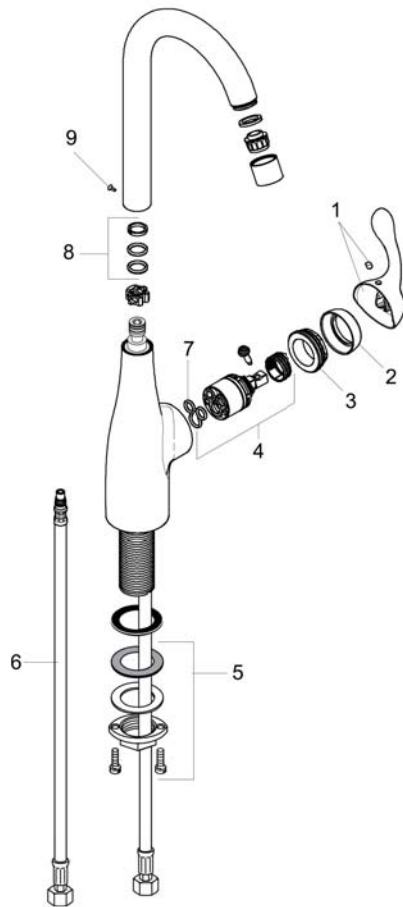

Allegro E
Bar Faucet, 1.5 GPM
 Finishes : **chrome** Part no. : **14801001**

Description

Features

- Swivel range 360°
- Aerated spray
- Number of sprays: 1 spray mode
- Single-hole installation
- Flow: 1.5 GPM (5.7 L/Min)
- Ceramic cartridge
- 3/8" hoses

Item details

Technology

Compliance

Product image

Scale drawing

Allegro E
Bar Faucet, 1.5 GPM
Finishes : **chrome** Part no. : **14801001**

Exploded drawing

Year of production: >08/08

Allegro E
Bar Faucet, 1.5 GPM
 Finishes : **chrome** Part no. : **14801001**

Spare parts list

Year of production: >08/08

Pos.	Description	Part no.	Price	PU
1	handle	98597001	-	1
2	flange	96468000	-	1
3	nut	96461000	-	1
4	cartridge, assy	92730000	-	1
5	fixing set (Ø 34)	95049000	-	1
6	connection hose 17½" M10x1 3/8"	94071001	-	1
7	seal	95008000	-	1
8	sealing set	92646000	-	1
9	screw	97662000	-	1
a	aerator M22x1 (5 l/min)	95455000	-	1