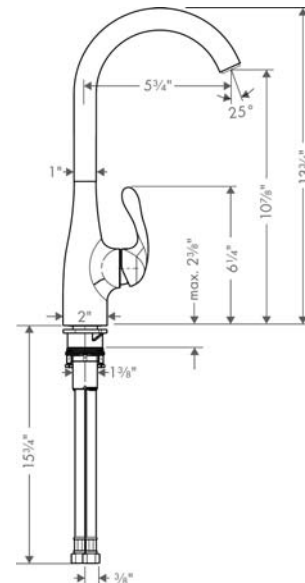

Allegro E
Bar Faucet, 1.5 GPM
 Finishes : **chrome** Part no. : **14801001**

Description

Features

- Swivel range 360°
- Aerated spray
- Number of sprays: 1 spray mode
- Single-hole installation
- Flow: 1.5 GPM (5.7 L/Min)
- Ceramic cartridge
- 3/8" hoses

Item details

Technology

Compliance

Product image

Scale drawing

Allegro E
Bar Faucet, 1.5 GPM
Finishes : **chrome** Part no. : **14801001**

Exploded drawing

Year of production: >08/08

Allegro E
Bar Faucet, 1.5 GPM
 Finishes : **chrome** Part no. : **14801001**

Spare parts list

Year of production: >08/08

Pos.	Description	Part no.	Price	PU
1	handle	98597001	-	1
2	flange	96468000	-	1
3	nut	96461000	-	1
4	cartridge, assy	92730000	-	1
5	fixing set (Ø 34)	95049000	-	1
6	connection hose 17½" M10x1 3/8"	94071001	-	1
7	seal	95008000	-	1
8	sealing set	92646000	-	1
9	screw	97662000	-	1
a	aerator M22x1 (5 l/min)	95455000	-	1