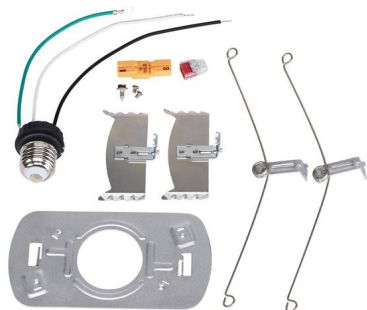

### 14795: 6in Traverse Lyte Retrofit Kit 10 PACK

#### Dimensions:

**Weight:** 0.1 lbs.

#### Material List:

- 2 Torsion Spring - Steel - Undefined
- 1 Socket Adaptor - ABS Plastic - Undefined
- 2 Quick Connect - ABS Plastic - Undefined
- 1 Mounting Plate - Steel - Undefined
- 2 Torsion Clip - Steel - Undefined