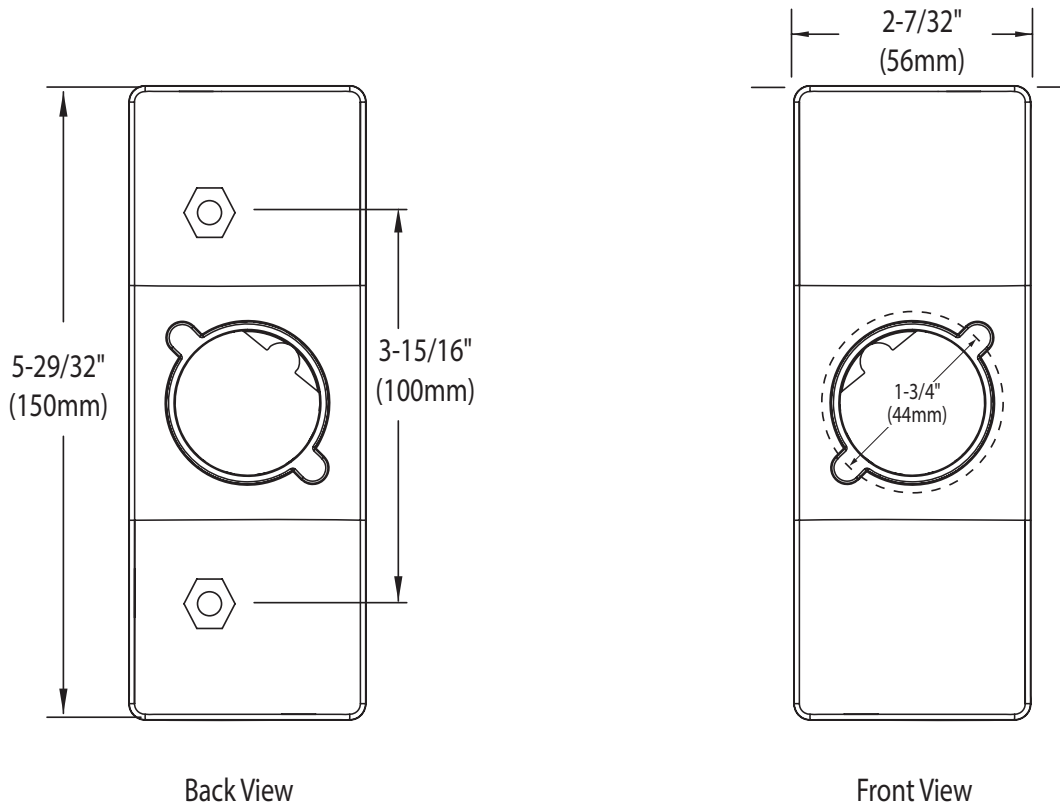

Buy it for looks. Buy it for life.®

Specifications

DESCRIPTION

- Metal construction with Chrome or Brushed Nickel finish
- Rubber under gasket
- Brass mounting hardware
- For models: S6705, S6700 series

Deck Plate & Gasket

Model: 147204

CRITICAL DIMENSIONS

(DO NOT SCALE)