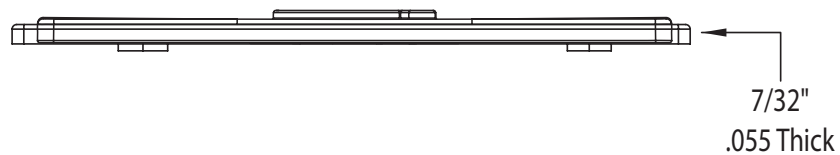

Buy it for looks. Buy it for life.®

Specifications

DESCRIPTION

- Metal construction with Chrome or Brushed Nickel finish
- Rubber under gasket
- Brass mounting hardware
- For models: S6705, S6700 series

Deck Plate & Gasket

Model: 147204

CRITICAL DIMENSIONS

(DO NOT SCALE)