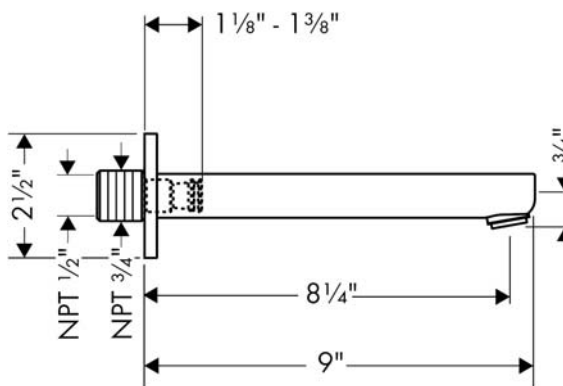

Metris S
Tube Spout 9"
 Finishes : **chrome** Part no. : **14421001**

Description

Features

- Solid brass

Item details

Compliance

Product image

Scale drawing

Metris S
Tub Spout 9"
 Finishes : **chrome** Part no. : **14421001**

Exploded drawing

Year of production: >12/07

Metris S
Tub Spout 9"
 Finishes : **chrome** Part no. : **14421001**

Spare parts list

Year of production: >12/07

Pos.	Description	Part no.	Price	PU
1	connecting thread	95658001	-	1
2	O-ring 13x2	98128000	-	1
3	seal	97530000	-	1
4	hollow set screw M6x8	97810000	-	1
5	aerator M24x1 (25 l/min)	13914000	-	1