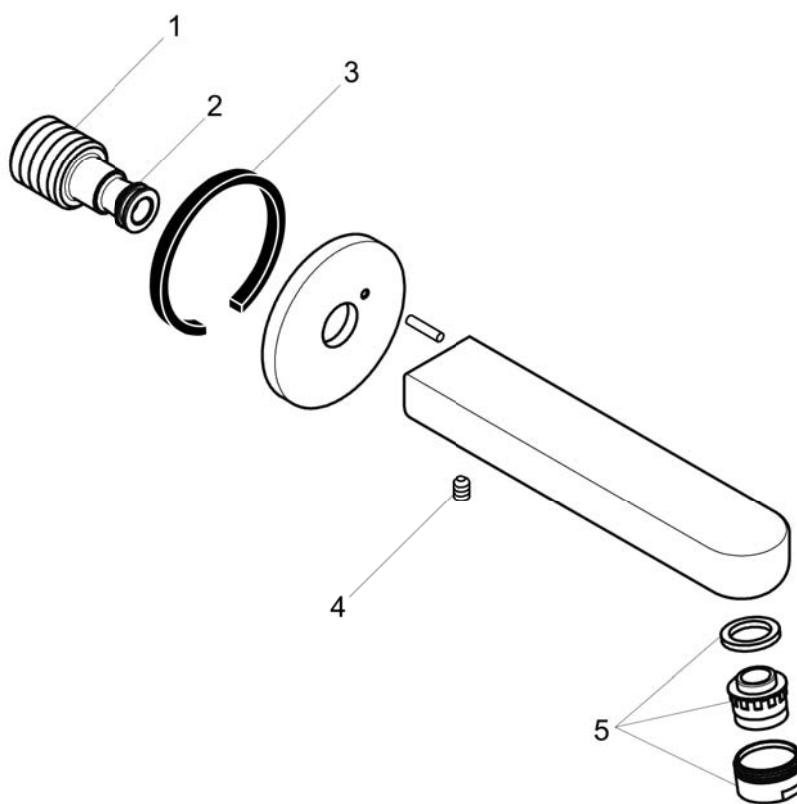

Metris S
Tube Spout 9"
 Finishes : **chrome** Part no. : **14421001**

Description

Features

- Solid brass

Item details

Compliance

Product image

Scale drawing

Metris S
Tub Spout 9"
 Finishes : **chrome** Part no. : **14421001**

Exploded drawing

Year of production: >12/07

Metris S
Tub Spout 9"
 Finishes : **chrome** Part no. : **14421001**

Spare parts list

Year of production: >12/07

Pos.	Description	Part no.	Price	PU
1	connecting thread	95658001	-	1
2	O-ring 13x2	98128000	-	1
3	seal	97530000	-	1
4	hollow set screw M6x8	97810000	-	1
5	aerator M24x1 (25 l/min)	13914000	-	1