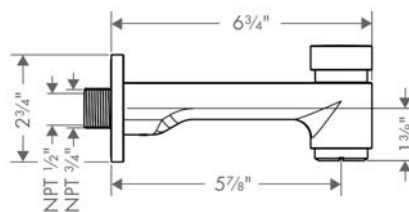

Metris S

Tub Spout with Diverter

Finishes : brushed nickel

Part no. : 14414821

Description

Features

- Solid brass

Item details

Compliance

Product image

Scale drawing

Metris S

Tube Spout with Diverter

Finishes : brushed nickel

Part no. : 14414821

Exploded drawing

Year of production: >06/07

Metris S

Tub Spout with Diverter

Finishes : **brushed nickel** Part no. : **14414821**

Spare parts list

Year of production: >06/07

Pos.	Description	Part no.	Price	PU
1	connecting thread	96472001	-	1
2	O-ring 16x2,5	98134000	-	1
3	hollow set screw M6x8	97810000	-	1