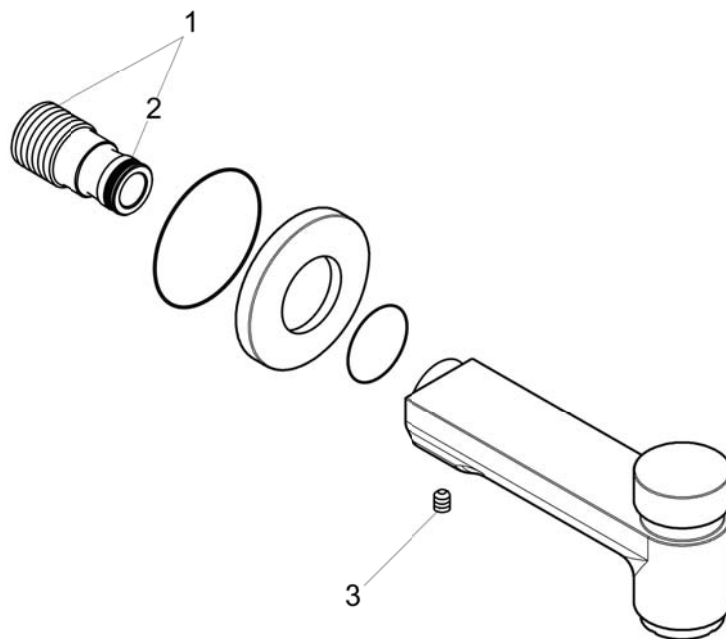

Metris S

Tub Spout with Diverter

Finishes : brushed nickel

Part no. : 14414821

Description

Features

- Solid brass

Item details

Compliance

Product image

Scale drawing

Metris S

Tube Spout with Diverter

Finishes : brushed nickel

Part no. : 14414821

Exploded drawing

Year of production: >06/07

Metris S

Tub Spout with Diverter

Finishes : **brushed nickel** Part no. : **14414821**

Spare parts list

Year of production: >06/07

Pos.	Description	Part no.	Price	PU
1	connecting thread	96472001	-	1
2	O-ring 16x2,5	98134000	-	1
3	hollow set screw M6x8	97810000	-	1