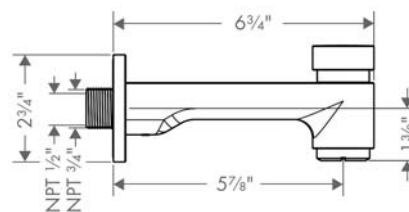

Metris S
Tube Spout with Diverter
 Finishes : **chrome** Part no. : **14414001**

Description

Features

- Solid brass

Item details

Compliance

Product image

Scale drawing

Metris S

Tube Spout with Diverter

Finishes : **chrome** Part no. : **14414001**

Exploded drawing

Year of production: >06/07

Metris S
Tub Spout with Diverter
 Finishes : **chrome** Part no. : **14414001**

Spare parts list

Year of production: >06/07

Pos.	Description	Part no.	Price	PU
1	connecting thread	96472001	-	1
2	O-ring 16x2,5	98134000	-	1
3	hollow set screw M6x8	97810000	-	1