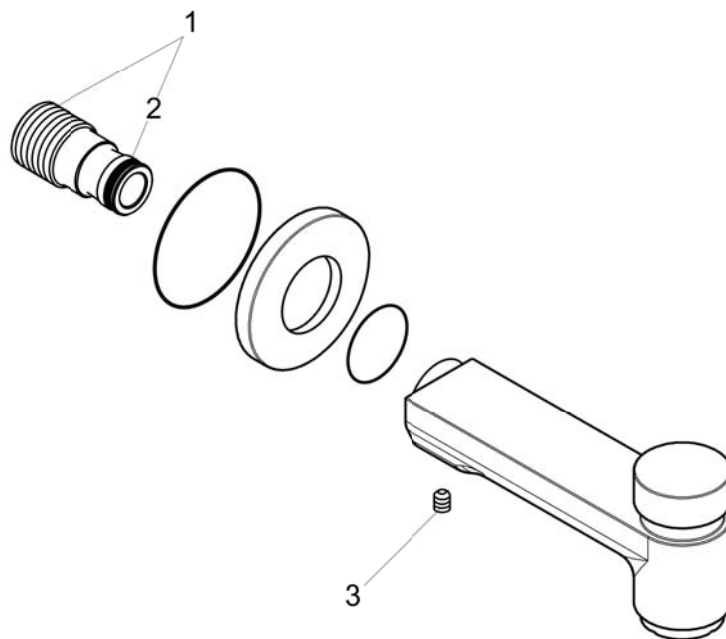

Metris S
Tube Spout with Diverter
 Finishes : **chrome** Part no. : **14414001**

Description

Features

- Solid brass

Item details

Compliance

Product image

Scale drawing

Metris S

Tube Spout with Diverter

Finishes : **chrome** Part no. : **14414001**

Exploded drawing

Year of production: >06/07

Metris S
Tub Spout with Diverter
 Finishes : **chrome** Part no. : **14414001**

Spare parts list

Year of production: >06/07

Pos.	Description	Part no.	Price	PU
1	connecting thread	96472001	-	1
2	O-ring 16x2,5	98134000	-	1
3	hollow set screw M6x8	97810000	-	1