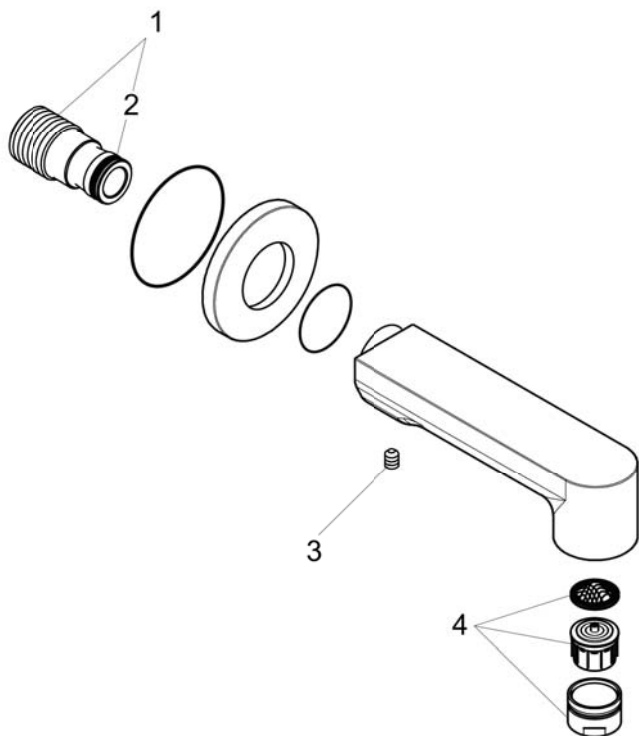

Metris S

Tub Spout

Finishes : **brushed nickel** Part no. : **14413821**

Description

Features

- Solid brass

Item details

Compliance

Product image

Scale drawing

Metris S

Tube Spout

Finishes : **brushed nickel**

Part no. : **14413821**

Exploded drawing

Year of production: >06/07

Metris S

Tub Spout

Finishes : **brushed nickel** Part no. : **14413821**

Spare parts list

Year of production: >06/07

Pos.	Description	Part no.	Price	PU
1	connecting thread	96472001	-	1
2	O-ring 16x2,5	98134000	-	1
3	hollow set screw M6x8	97810000	-	1
4	aerator cpl.	97163820	-	1