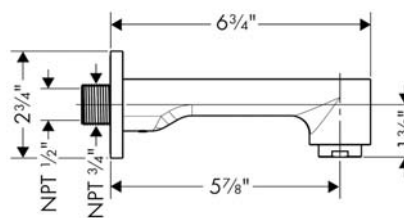

Metris S

Tub Spout

Finishes : **brushed nickel** Part no. : **14413821**

Description

Features

- Solid brass

Item details

Compliance

Product image

Scale drawing

Metris S

Tube Spout

Finishes : **brushed nickel**

Part no. : **14413821**

Exploded drawing

Year of production: >06/07

Metris S

Tub Spout

Finishes : **brushed nickel** Part no. : **14413821**

Spare parts list

Year of production: >06/07

Pos.	Description	Part no.	Price	PU
1	connecting thread	96472001	-	1
2	O-ring 16x2,5	98134000	-	1
3	hollow set screw M6x8	97810000	-	1
4	aerator cpl.	97163820	-	1